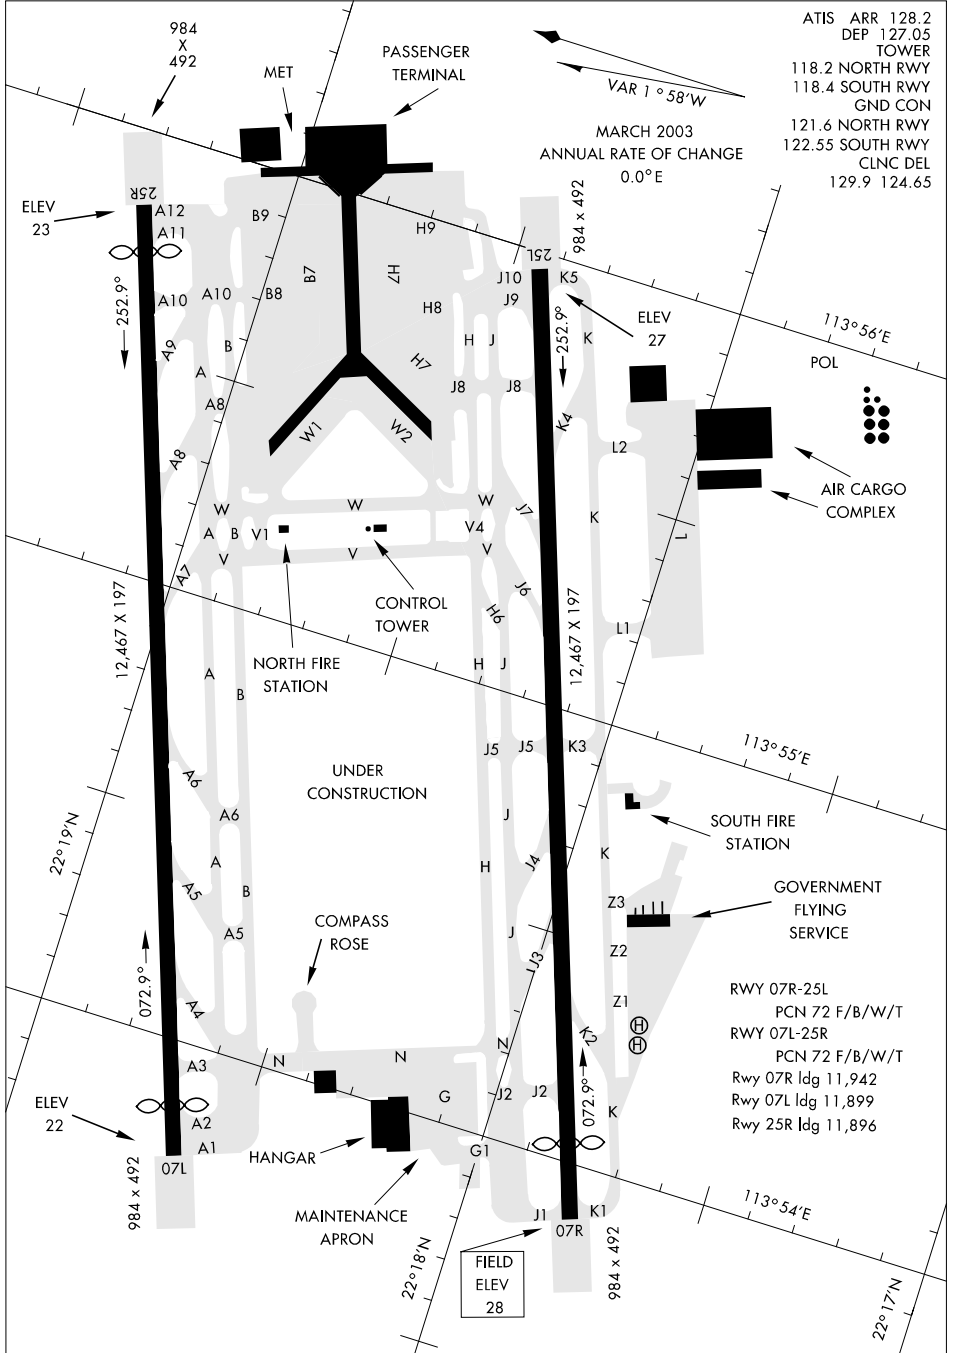

# AIRPORT DIAGRAM

[USN] AFD-1900 (HKSARCAD)

HONG KONG INTL (VHHH)

LANTAU, HKSAR

# AIRPORT DIAGRAM

WGS DATUM

LANTAU, HKSAR

HONG KONG INTL (VHHH)

Effective 31 AUG 2006 - 28 SEP 2006