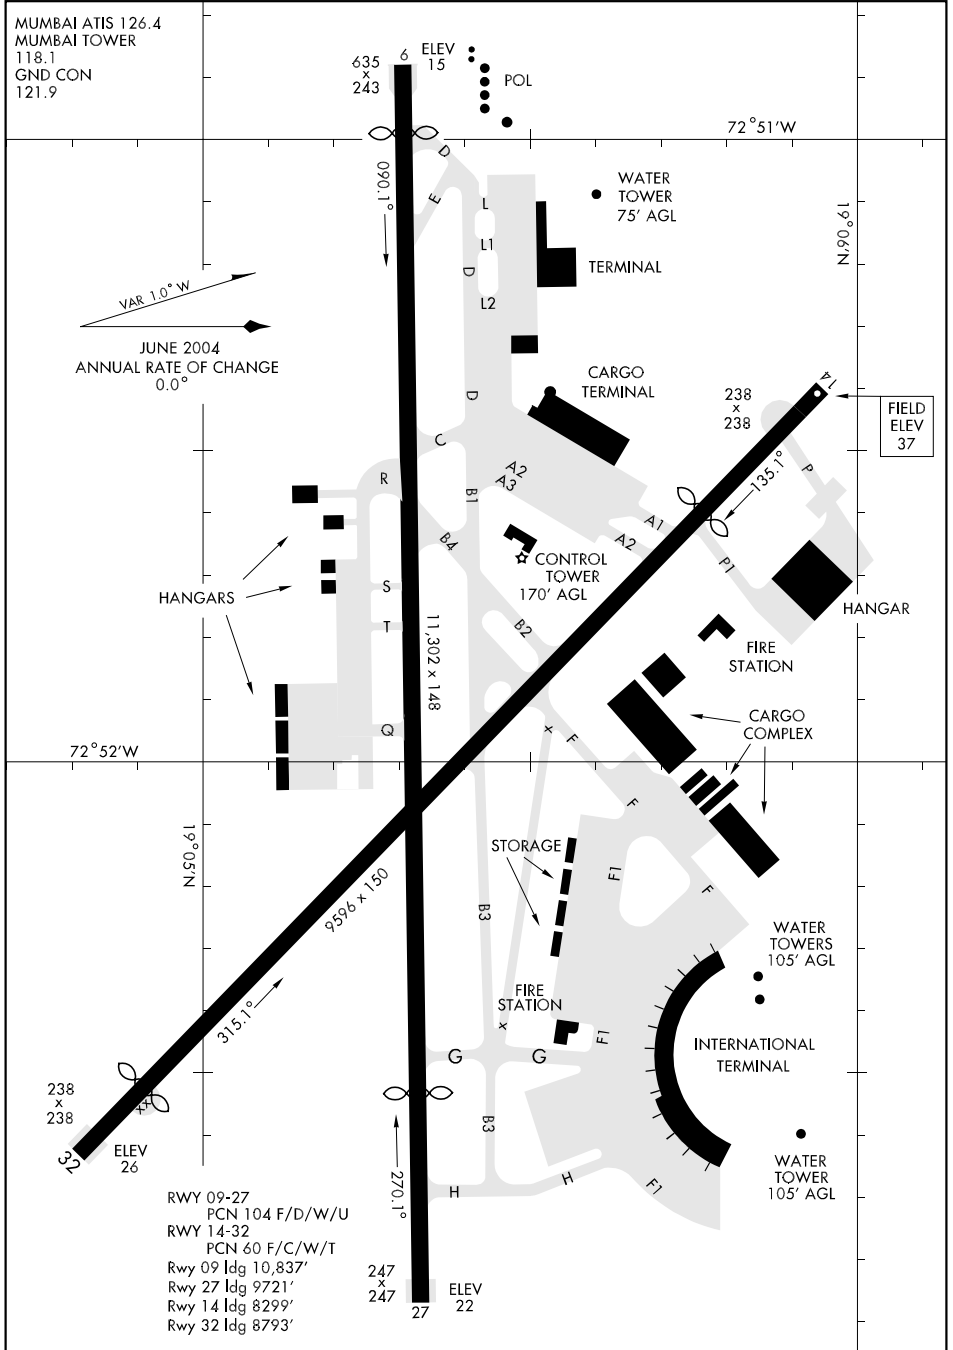

AIRPORT DIAGRAM

[USAF] AFD-3138

CHHATRAPATI SHIVAJI INTL (VABB)

MUMBAI, INDIA

AIRPORT DIAGRAM

WGS DATUM

MUMBAI, INDIA

CHHATRAPATI SHIVAJI INTL (VABB)