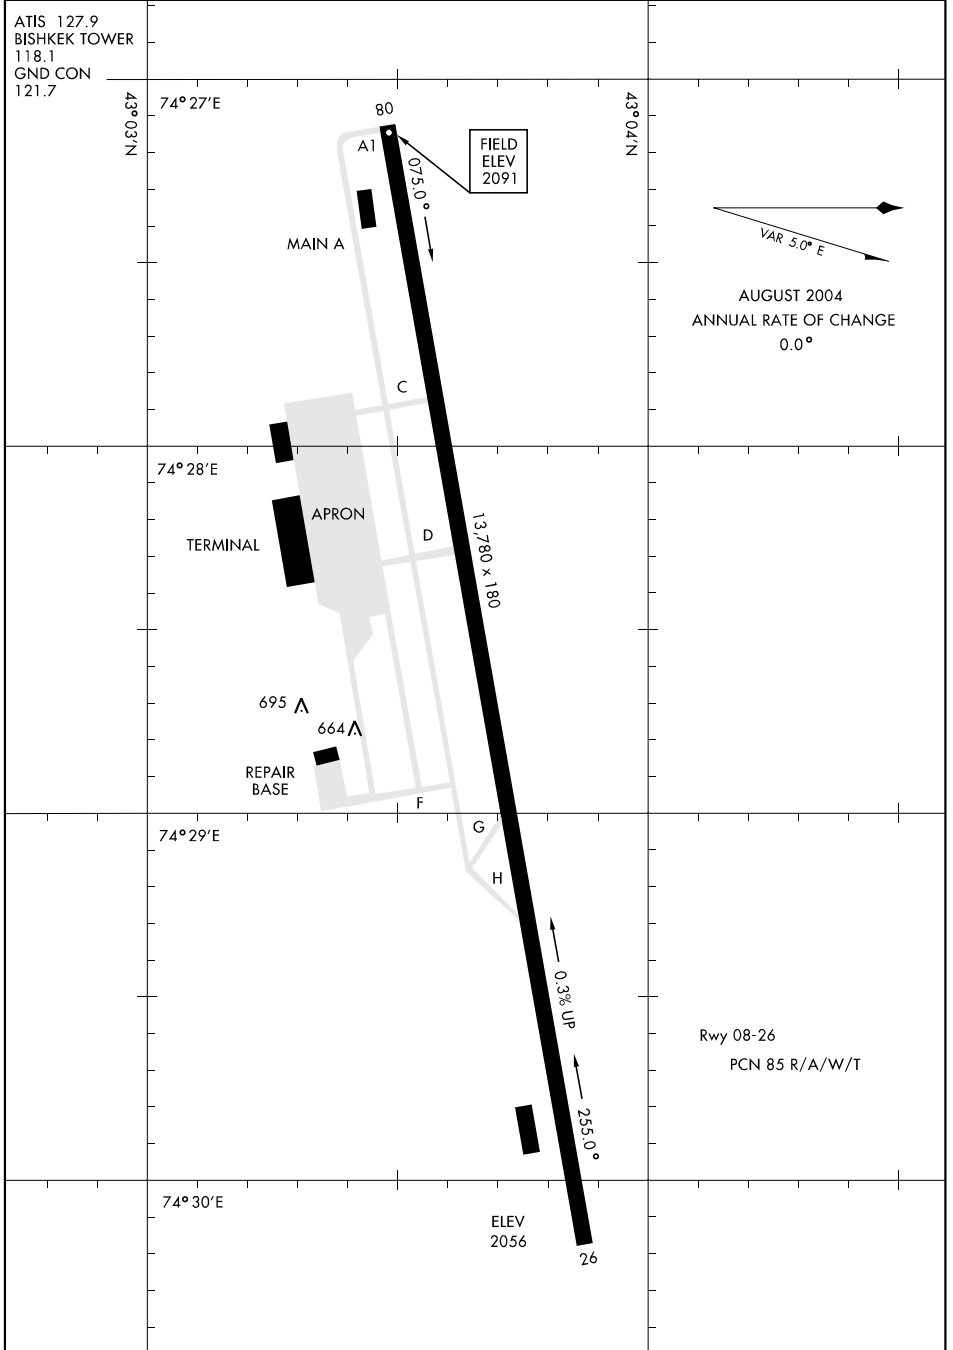

# AIRPORT DIAGRAM

[USAF] AL-2749 (KG)

MANAS (UAFM)  
BISHKEK, KYRGYZSTAN

# AIRPORT DIAGRAM

BISHKEK, KYRGYZSTAN  
MANAS (UAFM)

Effective 31 AUG 2006 - 28 SEP 2006