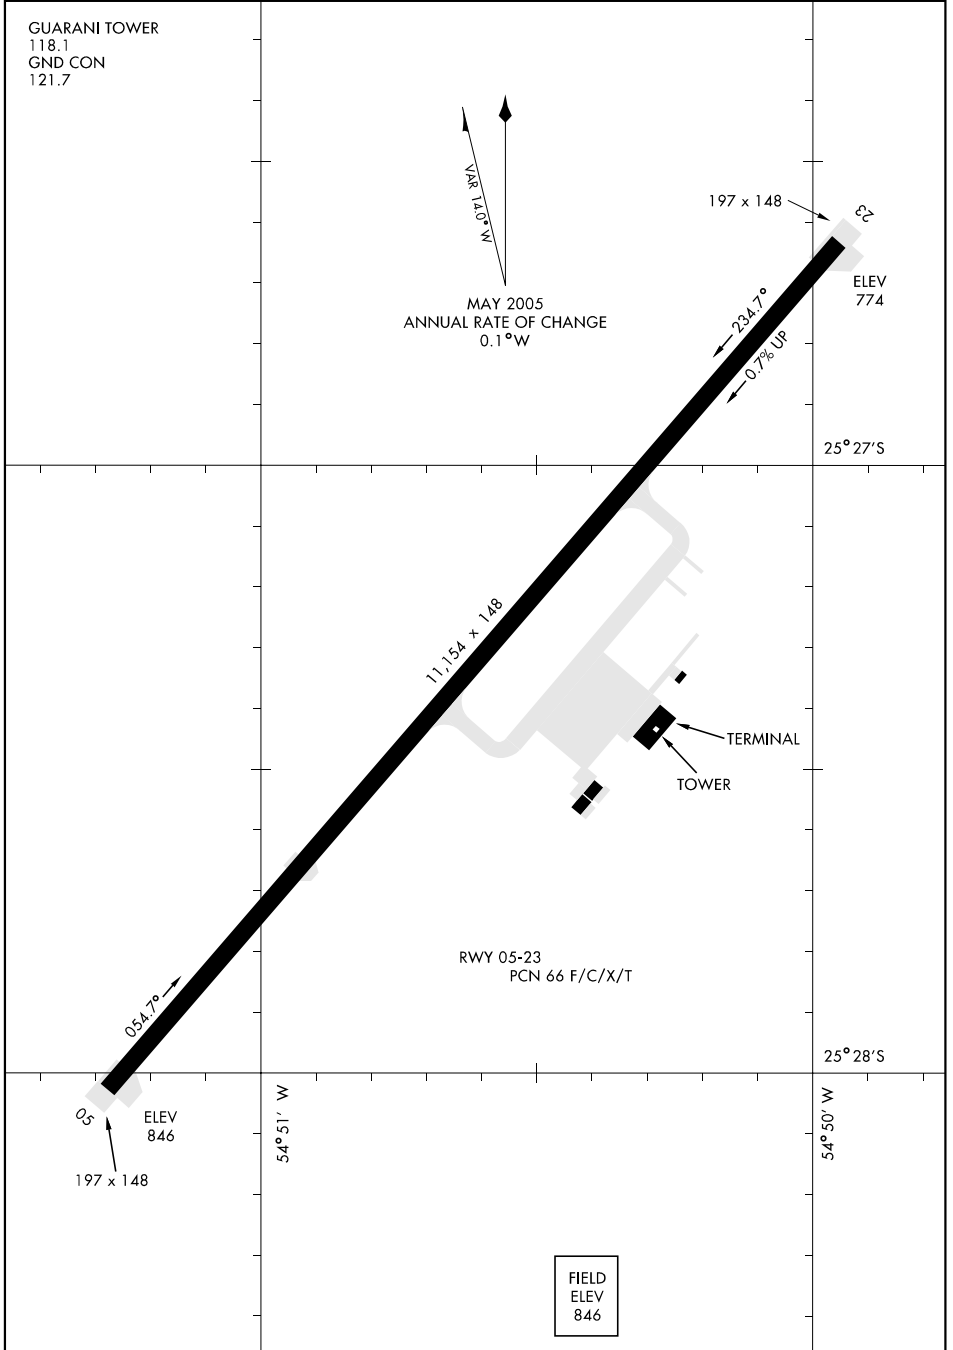

AIRPORT DIAGRAM

[USAF] AFD-3065

GUARANI INTL (SGES)
CIUDAD DEL ESTE/GUARANI, PARAGUAY

AIRPORT DIAGRAM

WGS DATUM

CIUDAD DEL ESTE/GUARANI, PARAGUAY
GUARANI INTL (SGES)

Effective 31 AUG 2006 - 28 SEP 2006