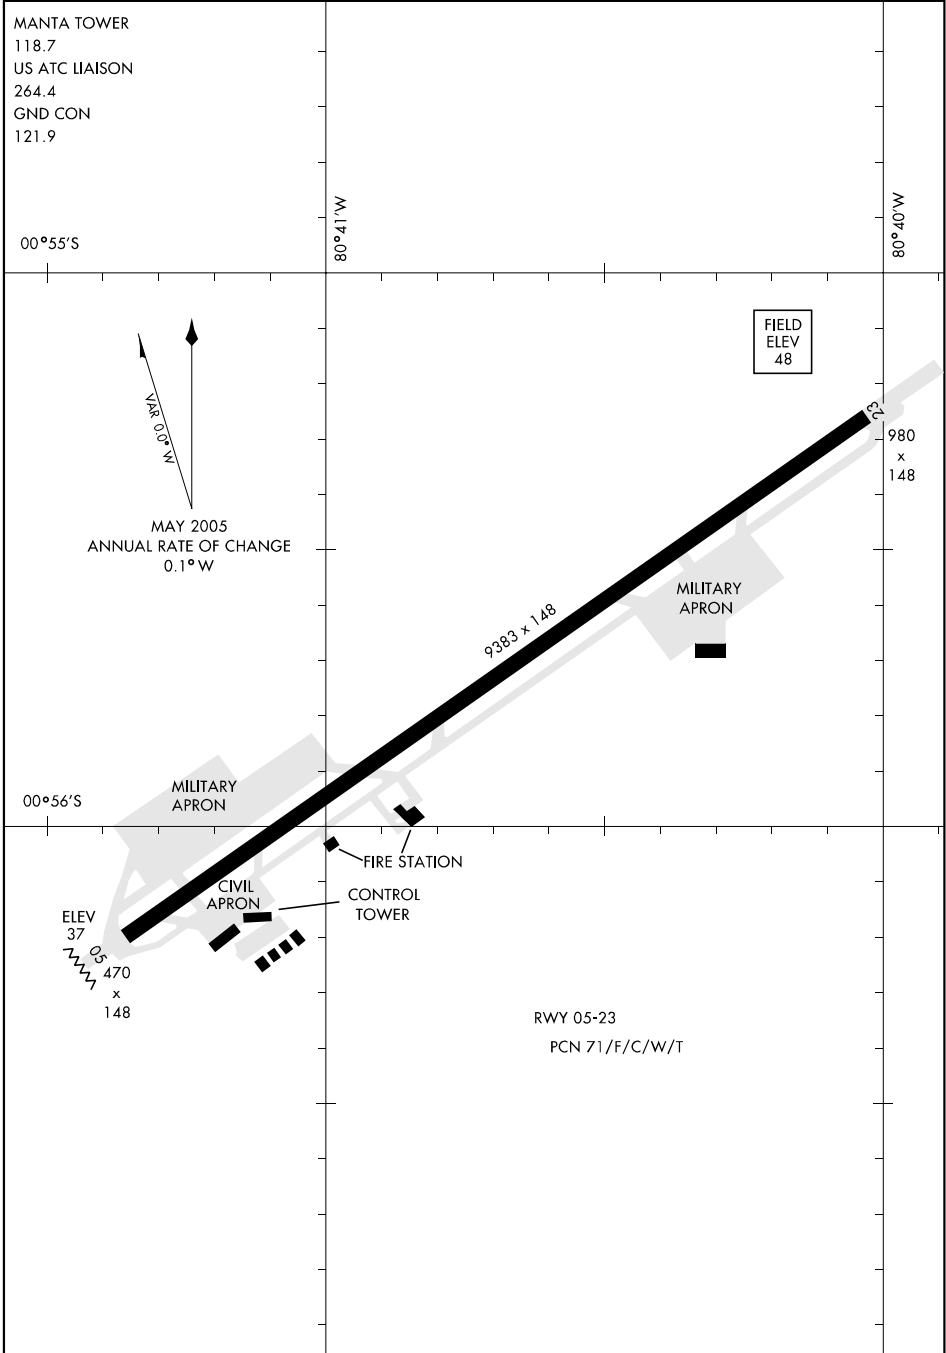

# AIRPORT DIAGRAM

[USAF] AFD-1985 (DGAC)

MANTA, ECUADOR

# AIRPORT DIAGRAM

MANTA, ECUADOR

ELOY ALFARO INTL (SEMT)

Effective 31 AUG 2006 - 28 SEP 2006