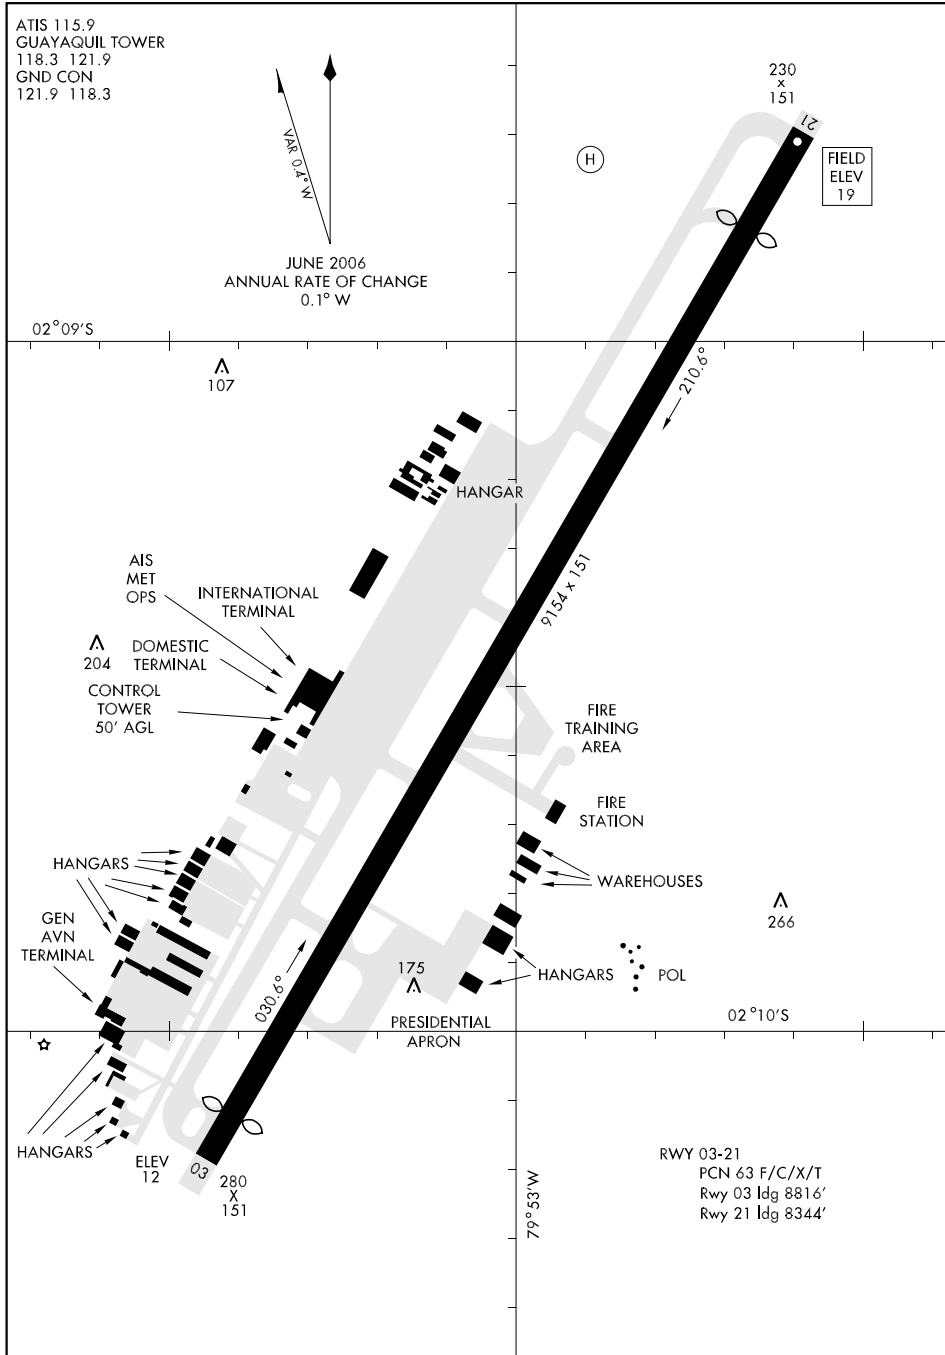

# AIRPORT DIAGRAM

[USAF] AFD-1980

SIMON BOLIVAR INTL (SEGU)

GUAYAQUIL, ECUADOR

# AIRPORT DIAGRAM

WGS-84 DATUM

GUAYAQUIL, ECUADOR

SIMON BOLIVAR INTL (SEGU)

Effective 31 AUG 2006 - 28 SEP 2006