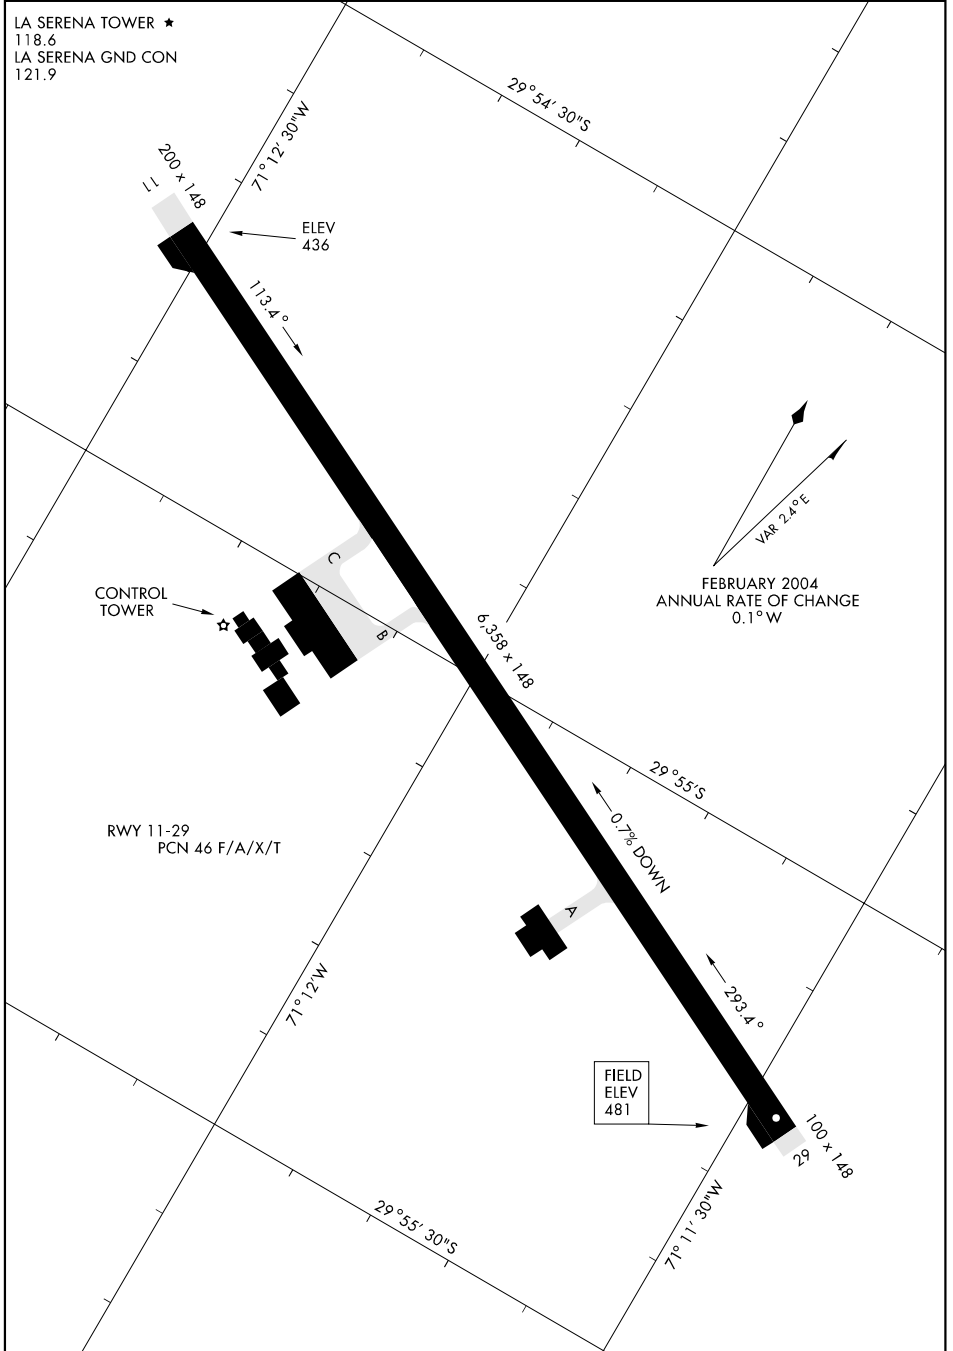

# AIRPORT DIAGRAM

AFD-1592 [USN]

LA FLORIDA (SCSE)

LA SERENA, CHILE

LA SERENA TOWER ★  
118.6  
LA SERENA GND CON  
121.9

# AIRPORT DIAGRAM

WGS DATUM

LA SERENA, CHILE

LA FLORIDA (SCSE)

**Effective 20 JAN 2005 - 17 FEB 2005**