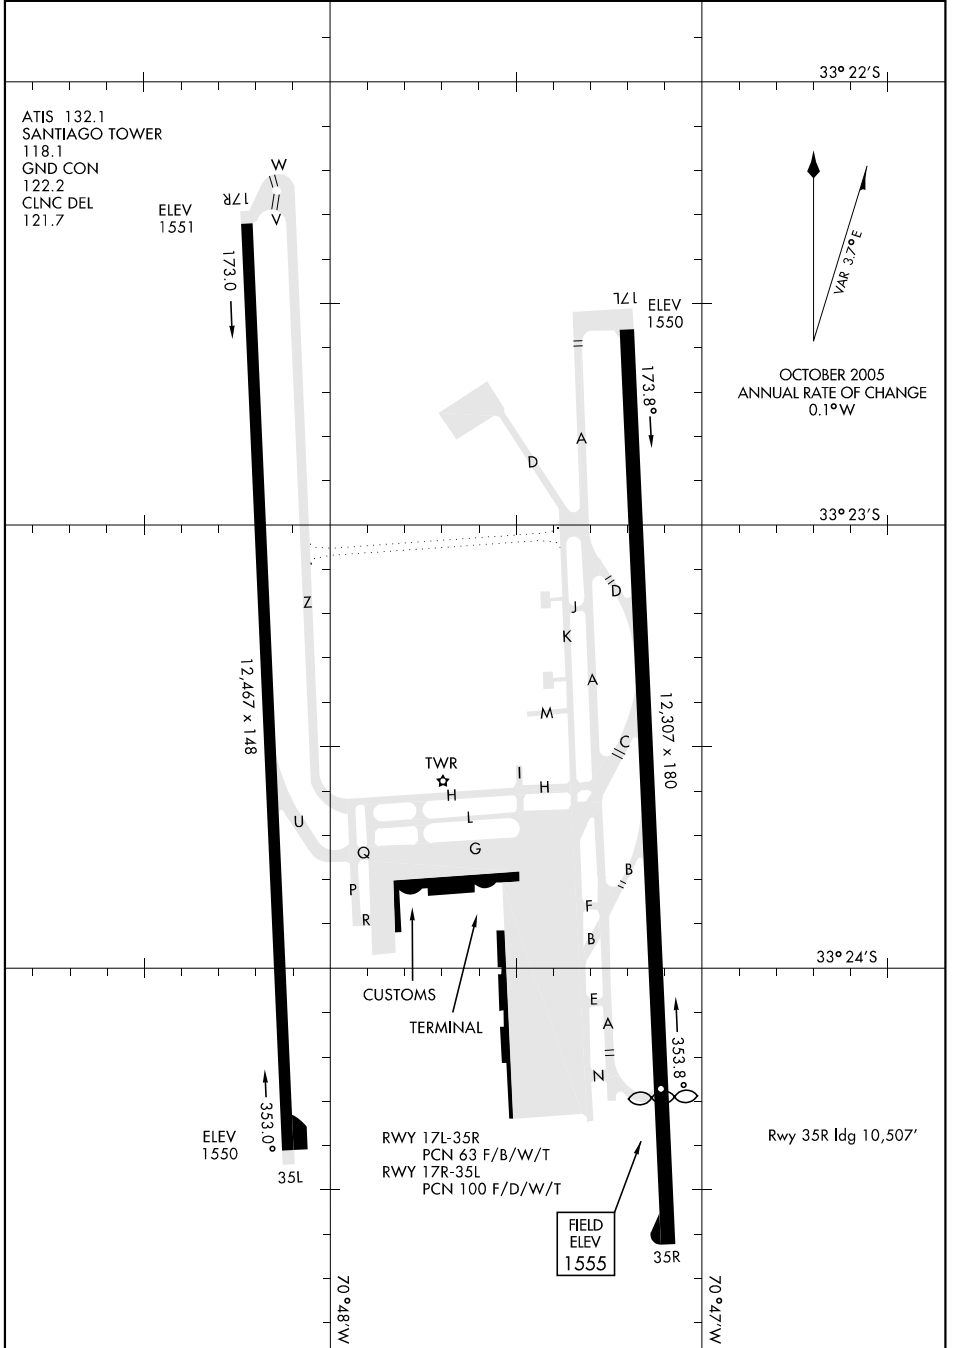

AIRPORT DIAGRAM

AFD-2503 [USAF]

ARTURO MERINO BENITEZ INTL (SCEL)

SANTIAGO, CHILE

AIRPORT DIAGRAM

WGS-84 DATUM

SANTIAGO, CHILE

ARTURO MERINO BENITEZ INTL (SCEL)