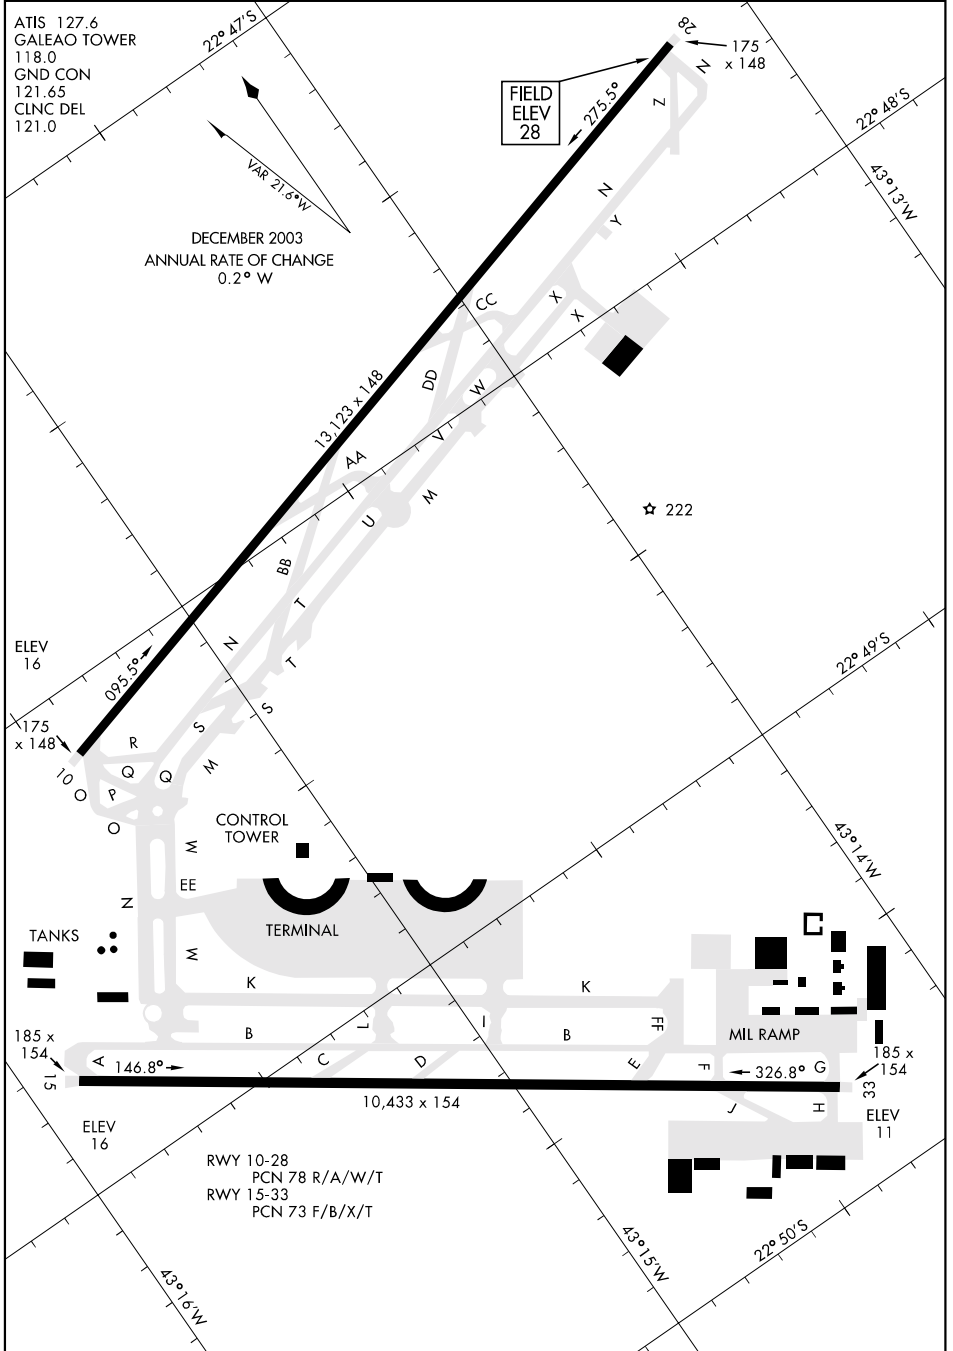

AIRPORT DIAGRAM

AFD-1868 [USAF]

RIO DE JANEIRO, BRAZIL

AIRPORT DIAGRAM

WGS DATUM

RIO DE JANEIRO, BRAZIL

GALEAO ANTONIO CARLOS JOBIM (SBGL)

Effective 31 AUG 2006 - 28 SEP 2006