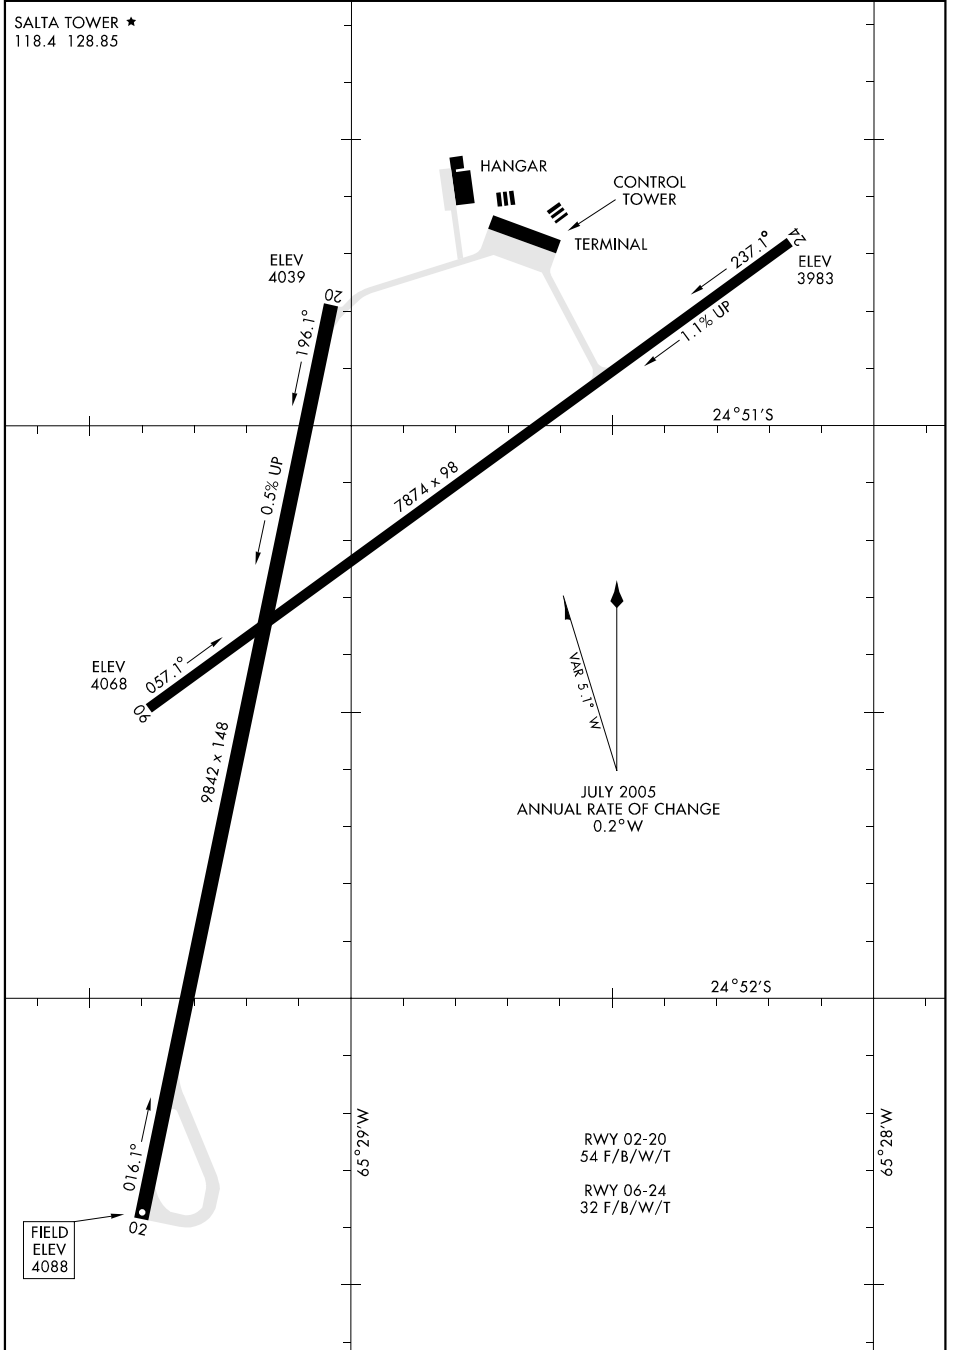

AIRPORT DIAGRAM

[USAF] AFD-3111

SALTA (SASA)
SALTA, ARGENTINA

SALTA TOWER ★
118.4 128.85

AIRPORT DIAGRAM

WGS DATUM

SALTA, ARGENTINA
SALTA (SASA)

Effective 31 AUG 2006 - 28 SEP 2006