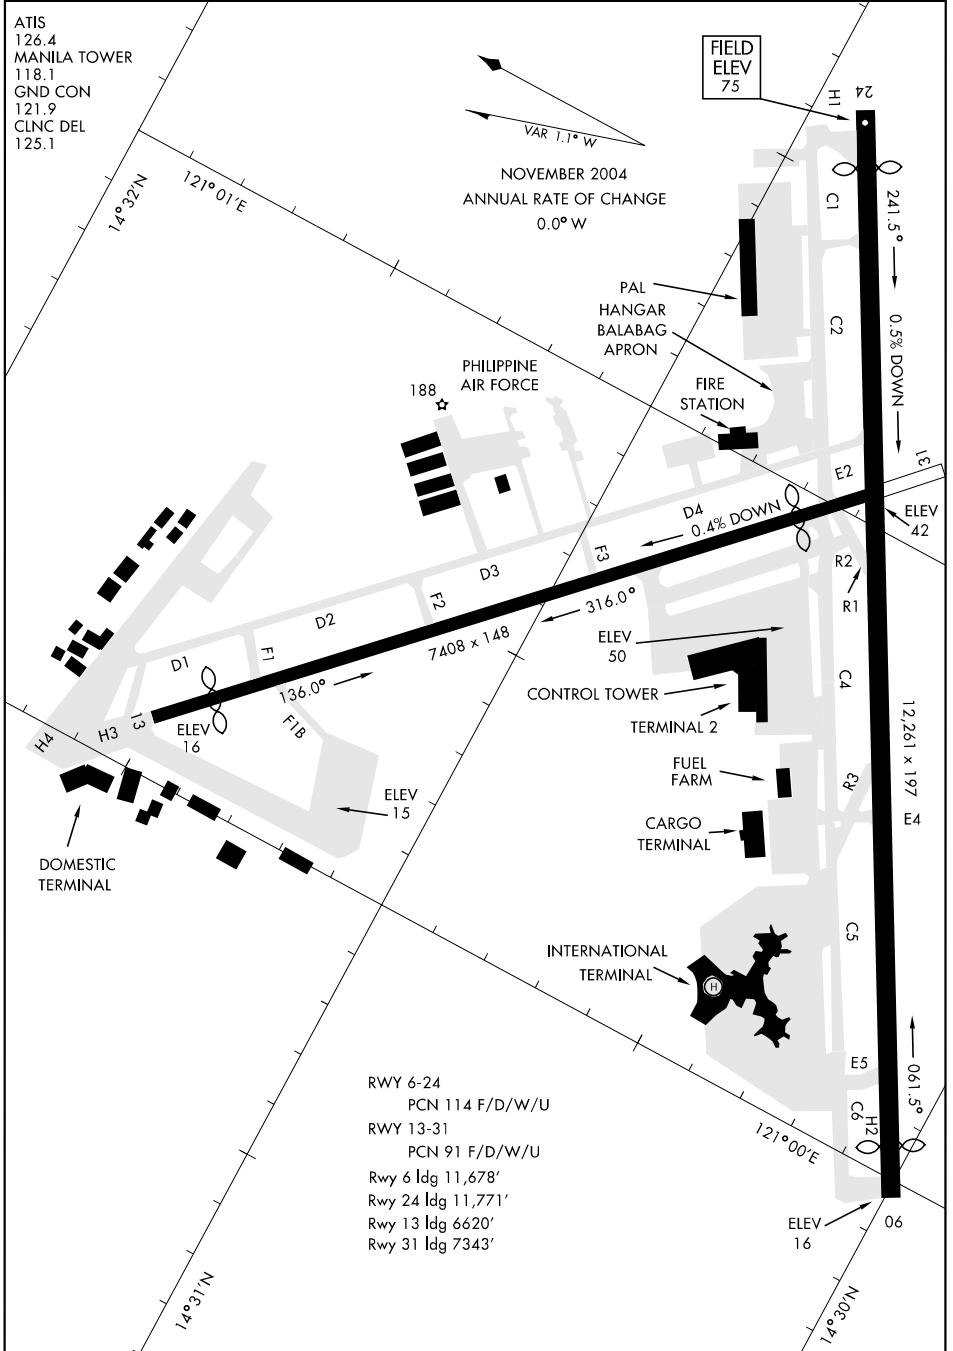

AIRPORT DIAGRAM

[USN] AFD-1874 (PATO)

NINYO AQUINO INTL (RPLL)

MANILA, LUZON I., PHILIPPINES

ATIS
 126.4
 MANILA TOWER
 118.1
 GND CON
 121.9
 CLNC DEL
 125.1

RWY 6-24
 PCN 114 F/D/W/U
 RWY 13-31
 PCN 91 F/D/W/U
 Rwy 6 ldg 11,678'
 Rwy 24 ldg 11,771'
 Rwy 13 ldg 6620'
 Rwy 31 ldg 7343'

AIRPORT DIAGRAM

MANILA, LUZON I., PHILIPPINES

NINYO AQUINO INTL (RPLL)

Effective 31 AUG 2006 - 28 SEP 2006