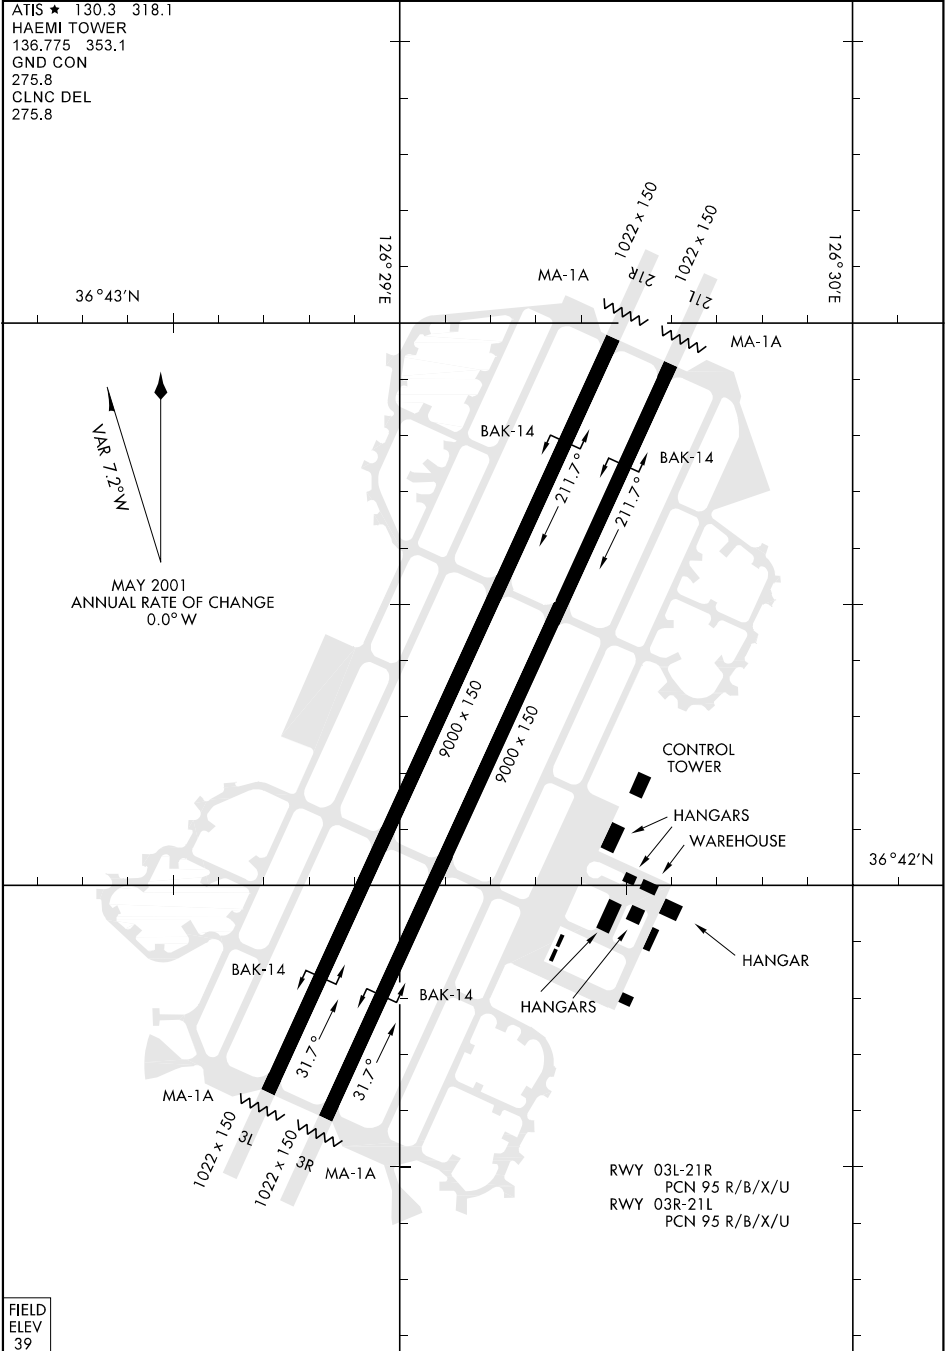

01137

AIRPORT DIAGRAM

AFD-2649 [USAF]

SEOSAN AB (RKTP)

SEOSAN, SOUTH KOREA

AIRPORT DIAGRAM

WGS DATUM

SEOSAN, SOUTH KOREA