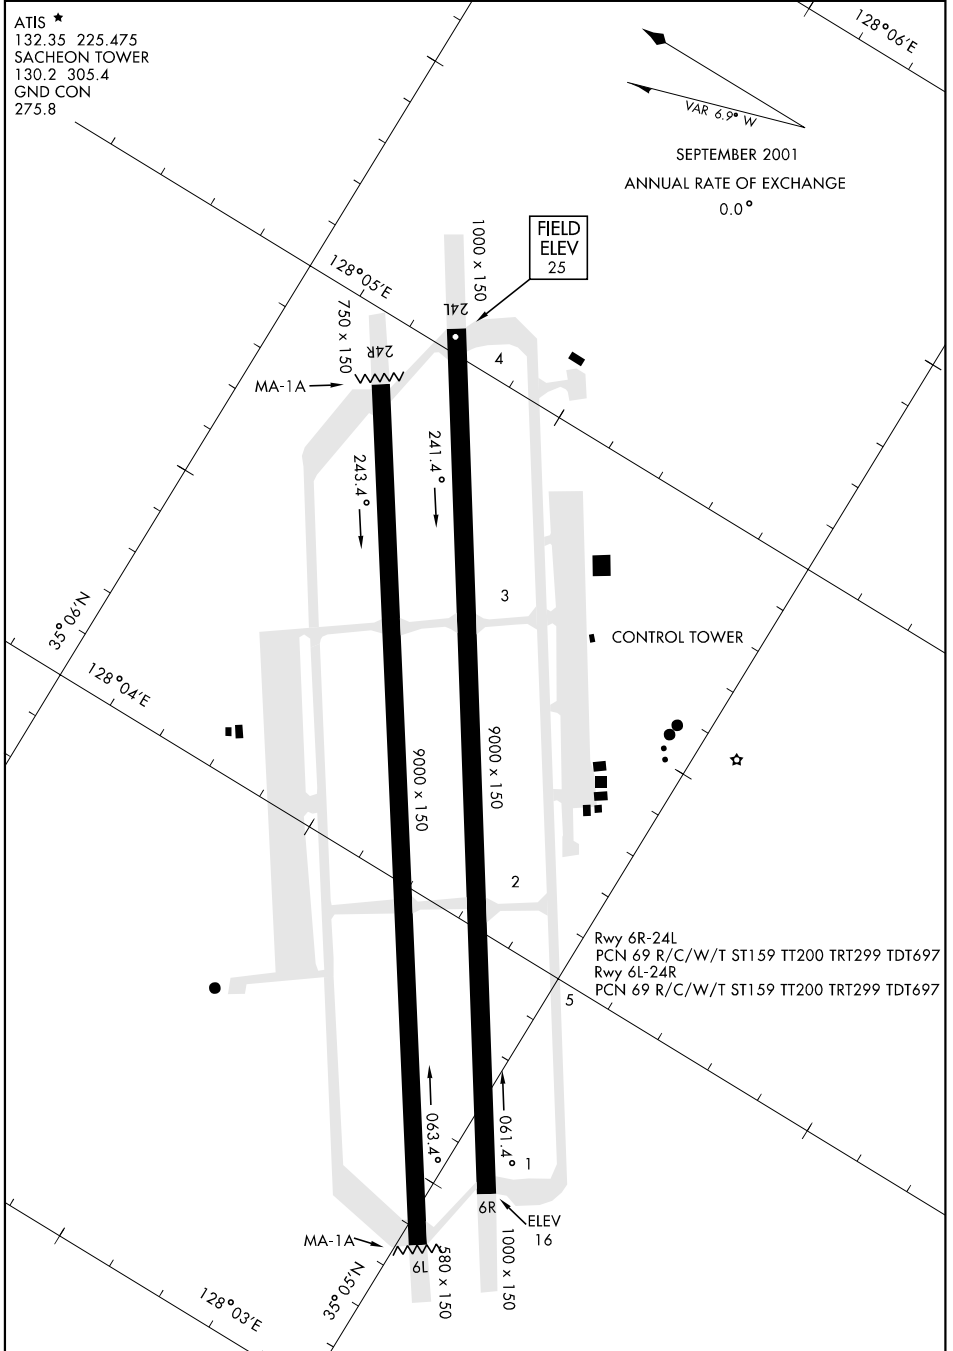

05300

AIRPORT DIAGRAM

AFD-3224 [USAF]

SACHEON AB (RKPS)

SACHEON, KOREA

ATIS ★
 132.35 225.475
 SACHEON TOWER
 130.2 305.4
 GND CON
 275.8

SEPTEMBER 2001
 ANNUAL RATE OF EXCHANGE
 0.0°

Rwy 6R-24L
 PCN 69 R/C/W/T ST1.59 TT200 TRT299 TDT697
 Rwy 6L-24R
 PCN 69 R/C/W/T ST1.59 TT200 TRT299 TDT697

AIRPORT DIAGRAM

WGS-84 DATUM

SACHEON, KOREA

SACHEON AB (RKPS)

Effective 31 AUG 2006 - 28 SEP 2006