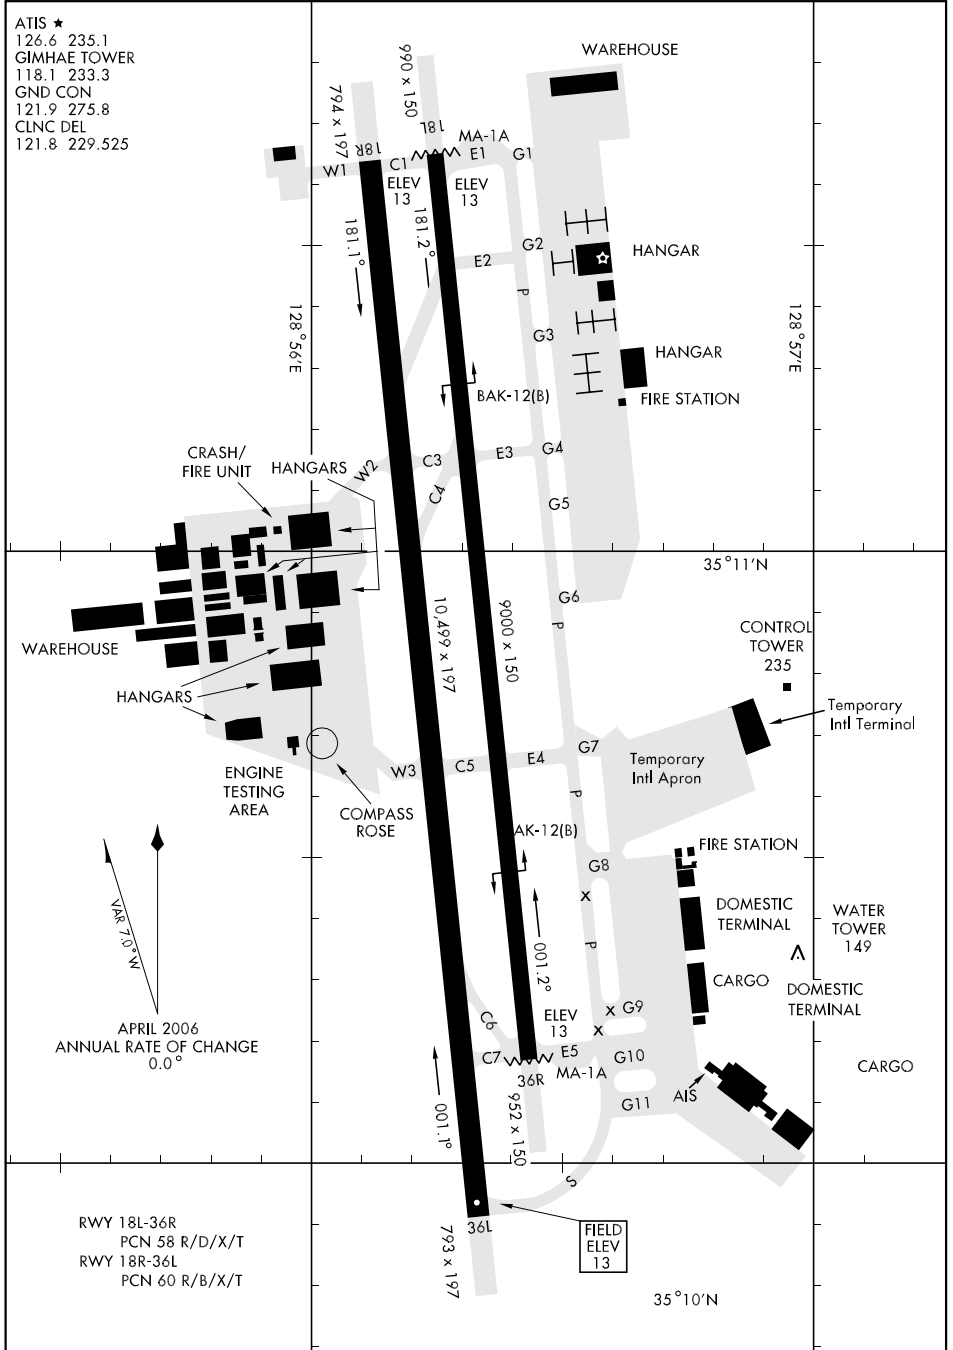

# AIRPORT DIAGRAM

AFD-3475 [USAF]

GIMHAE INTL (RKPK)

PUSAN, KOREA

ATIS ★  
 126.6 235.1  
 GIMHAE TOWER  
 118.1 233.3  
 GND CON  
 121.9 275.8  
 CLNC DEL  
 121.8 229.525

# AIRPORT DIAGRAM

WGS DATUM

PUSAN, KOREA

GIMHAE INTL (RKPK)

Effective 31 AUG 2006 - 28 SEP 2006