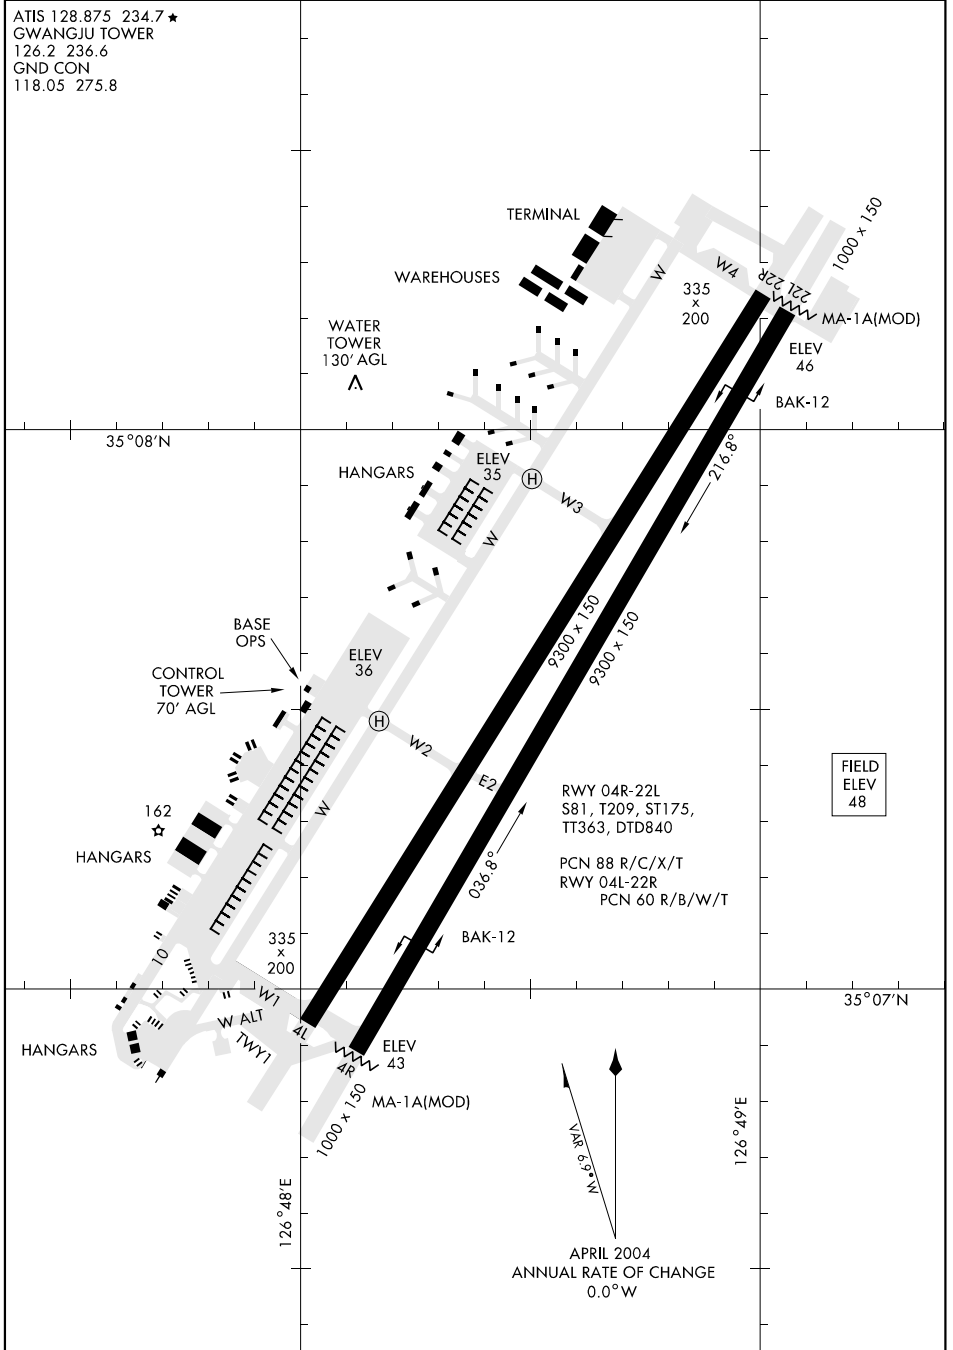

AIRPORT DIAGRAM

AFD-2661 [USAF]

GWANGJU (RKJJ)

KWANGJU, KOREA

ATIS 128.875 234.7 ★
 GWANGJU TOWER
 126.2 236.6
 GND CON
 118.05 275.8

AIRPORT DIAGRAM

KWANGJU, KOREA
GWANGJU (RKJJ)

Effective 31 AUG 2006 - 28 SEP 2006