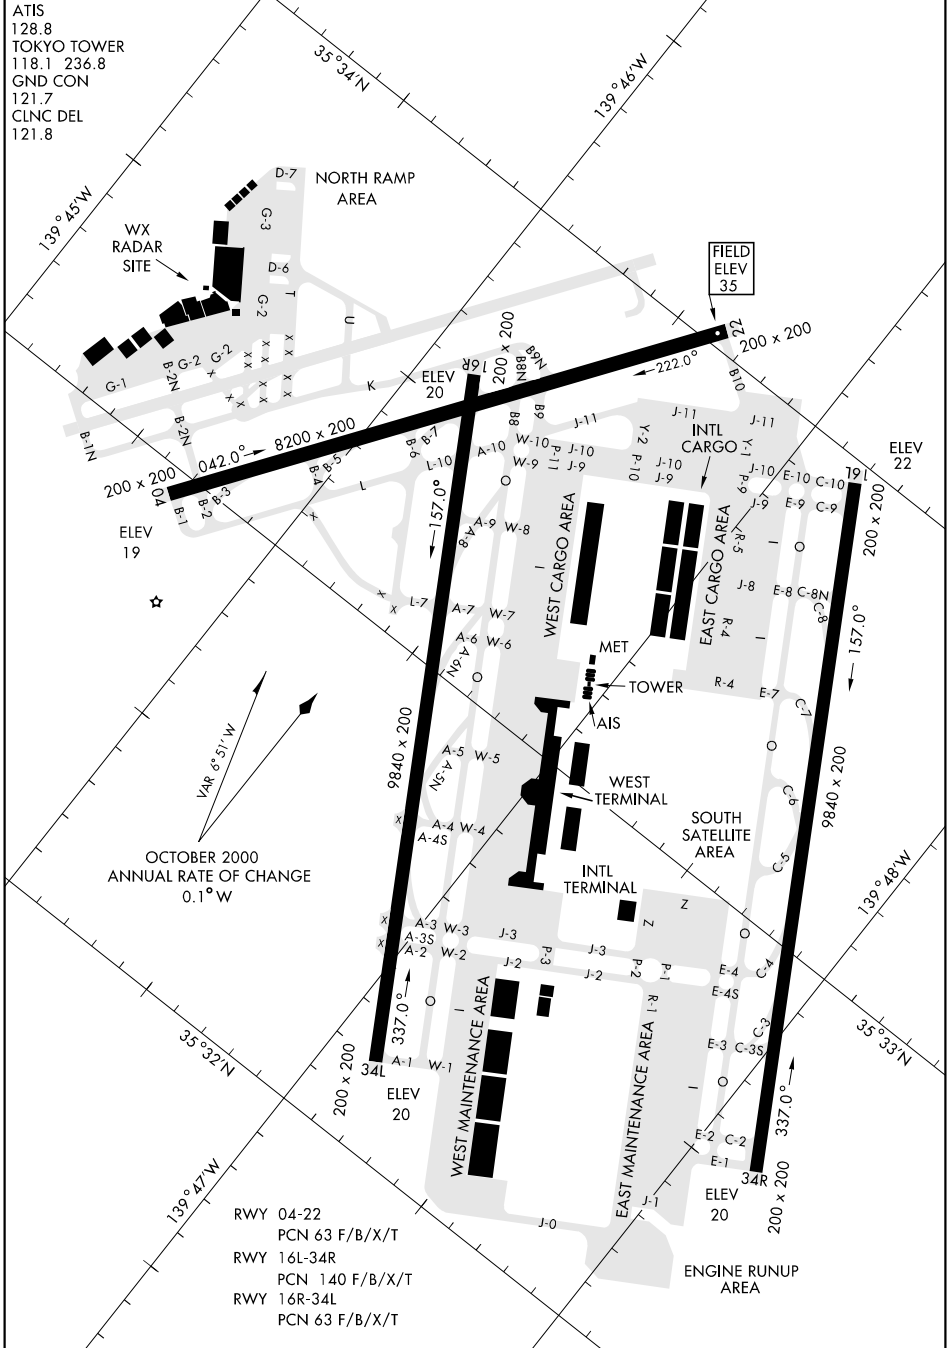

AIRPORT DIAGRAM

[USN] AFD-1939 (JCAB)

TOKYO INTL (RJTT)
TOKYO, HONSHU I., JAPAN

AIRPORT DIAGRAM

WGS DATUM

TOKYO, HONSHU I., JAPAN
TOKYO INTL (RJTT)

Effective 31 AUG 2006 - 28 SEP 2006