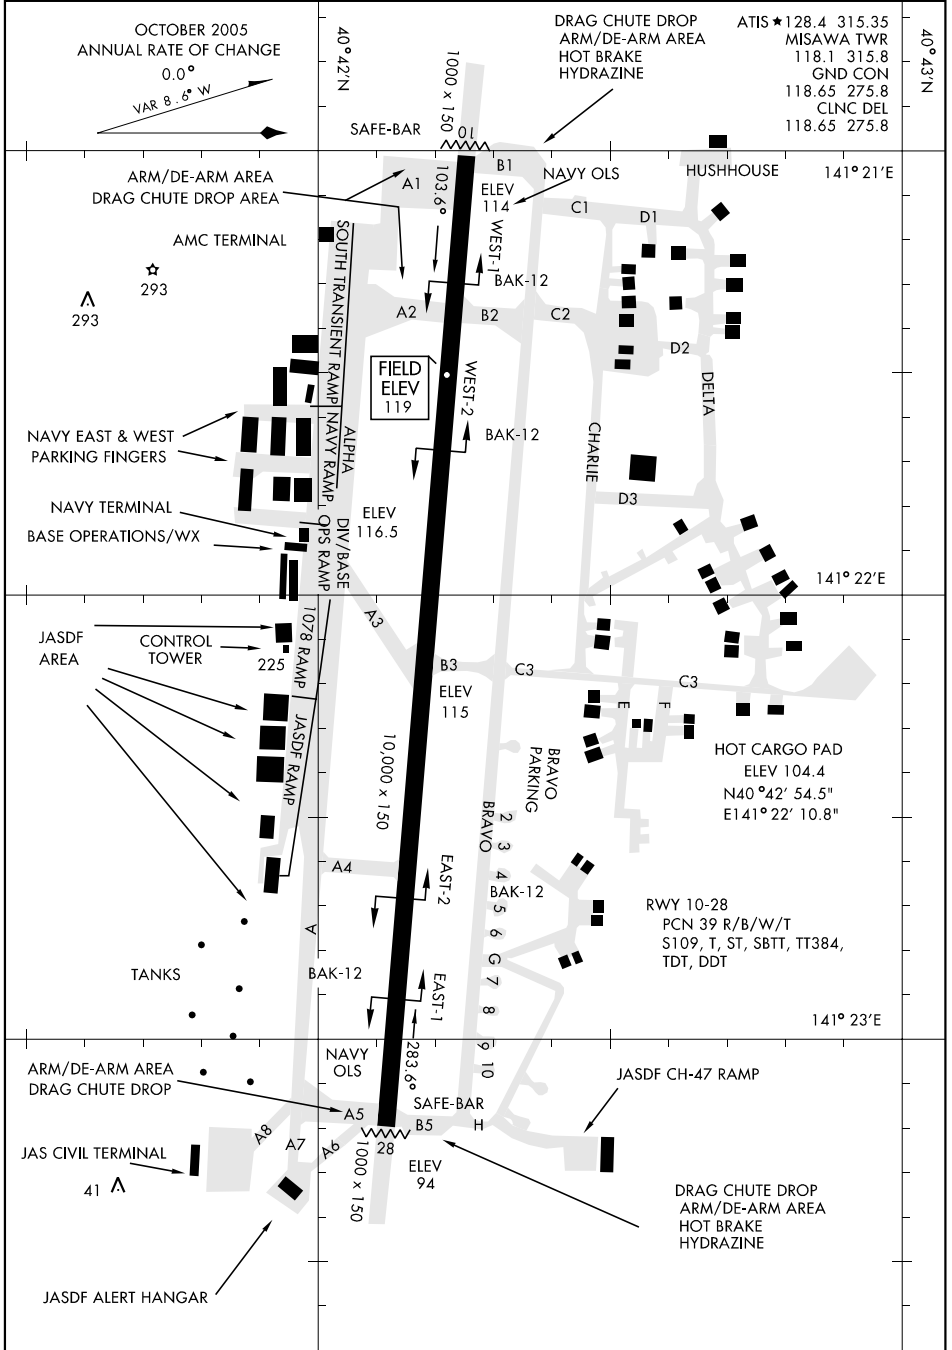

AIRPORT DIAGRAM

AFD-1930 [USAF]

MISAWA AB (RJSM)
MISAWA, HONSHU I., JAPAN

AIRPORT DIAGRAM

MISAWA, HONSHU I., JAPAN
MISAWA AB (RJSM)

Effective 31 AUG 2006 - 28 SEP 2006