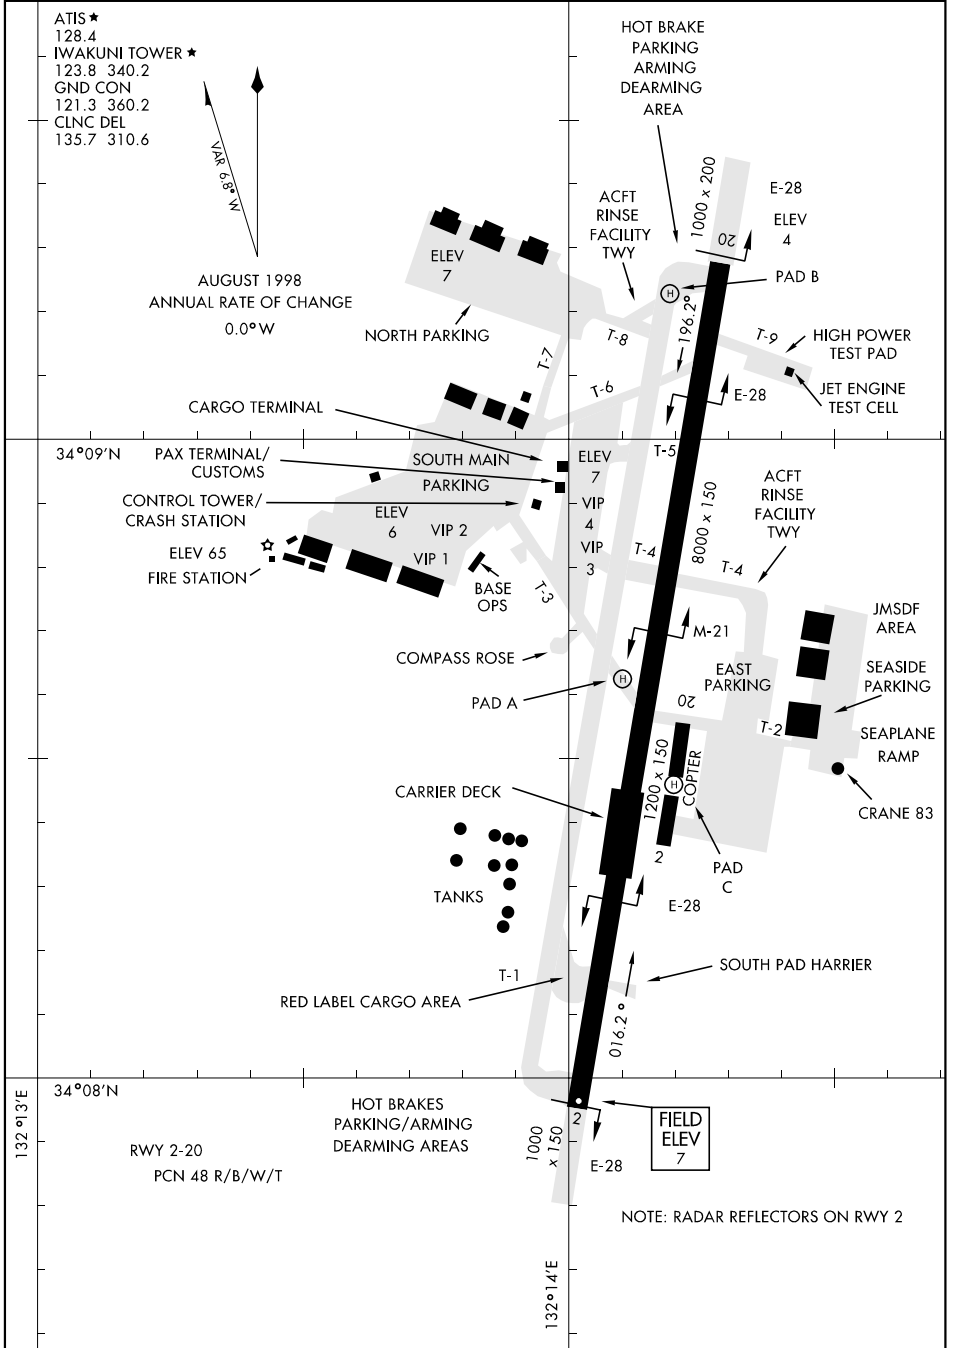

AIRPORT DIAGRAM

AFD-2149 [USN]

IWAKUNI MCAS (RJOI)

IWAKUNI, HONSHU I., JAPAN

AIRPORT DIAGRAM

IWAKUNI, HONSHU I., JAPAN

IWAKUNI MCAS (RJOI)

Effective 31 AUG 2006 - 28 SEP 2006