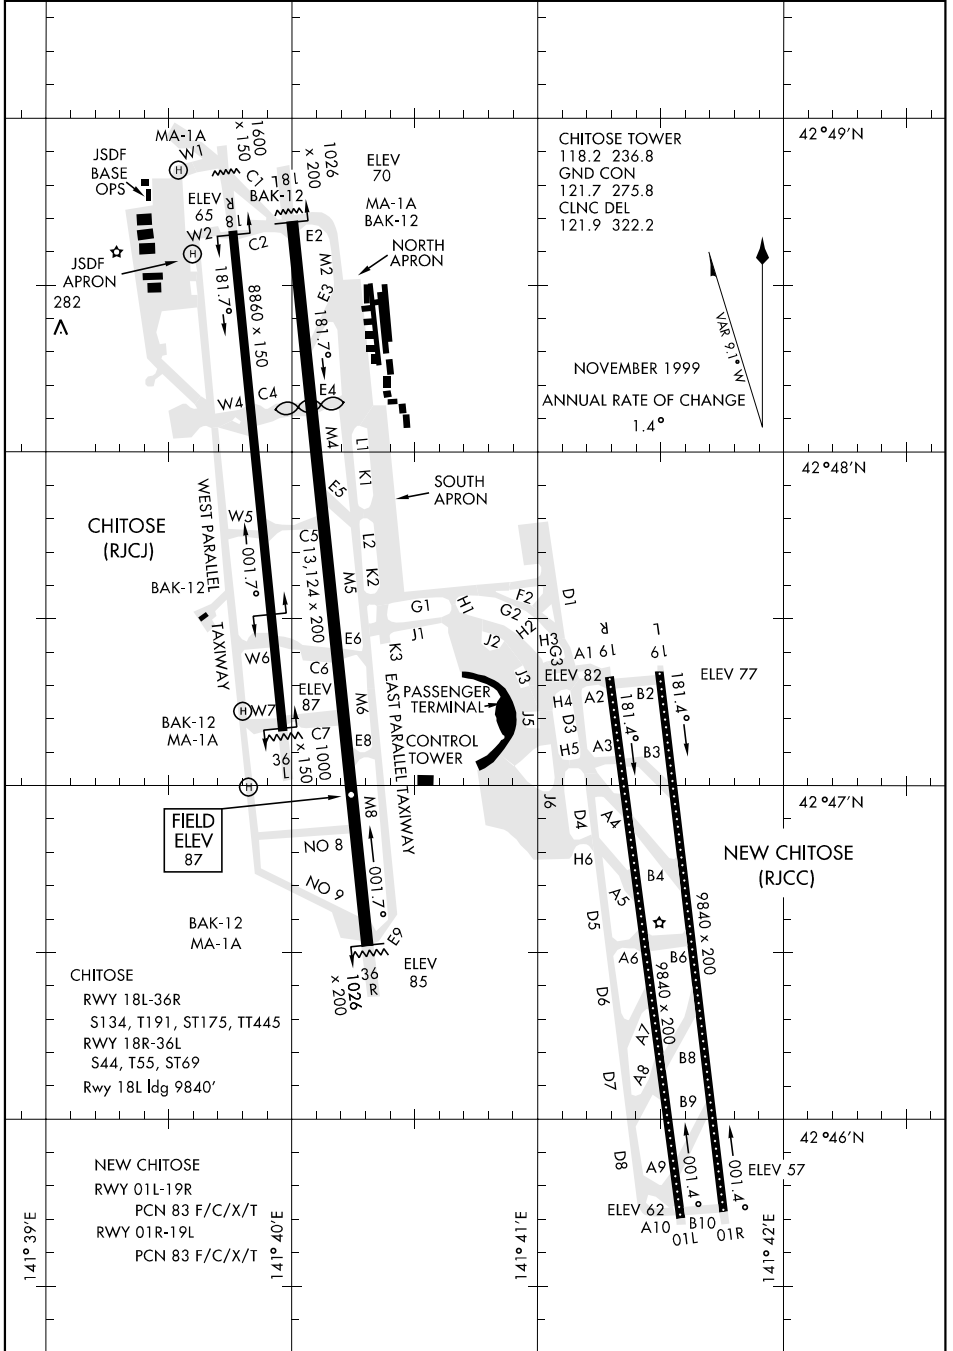

# AIRPORT DIAGRAM

AFD-2143 [USAF]

CHITOSE (RJC)/NEW CHITOSE (RJCC)

CHITOSE, HOKKAIDO I., JAPAN

# AIRPORT DIAGRAM

WGS DATUM

CHITOSE, HOKKAIDO I., JAPAN

CHITOSE (RJC)/NEW CHITOSE (RJCC)

Effective 31 AUG 2006 - 28 SEP 2006