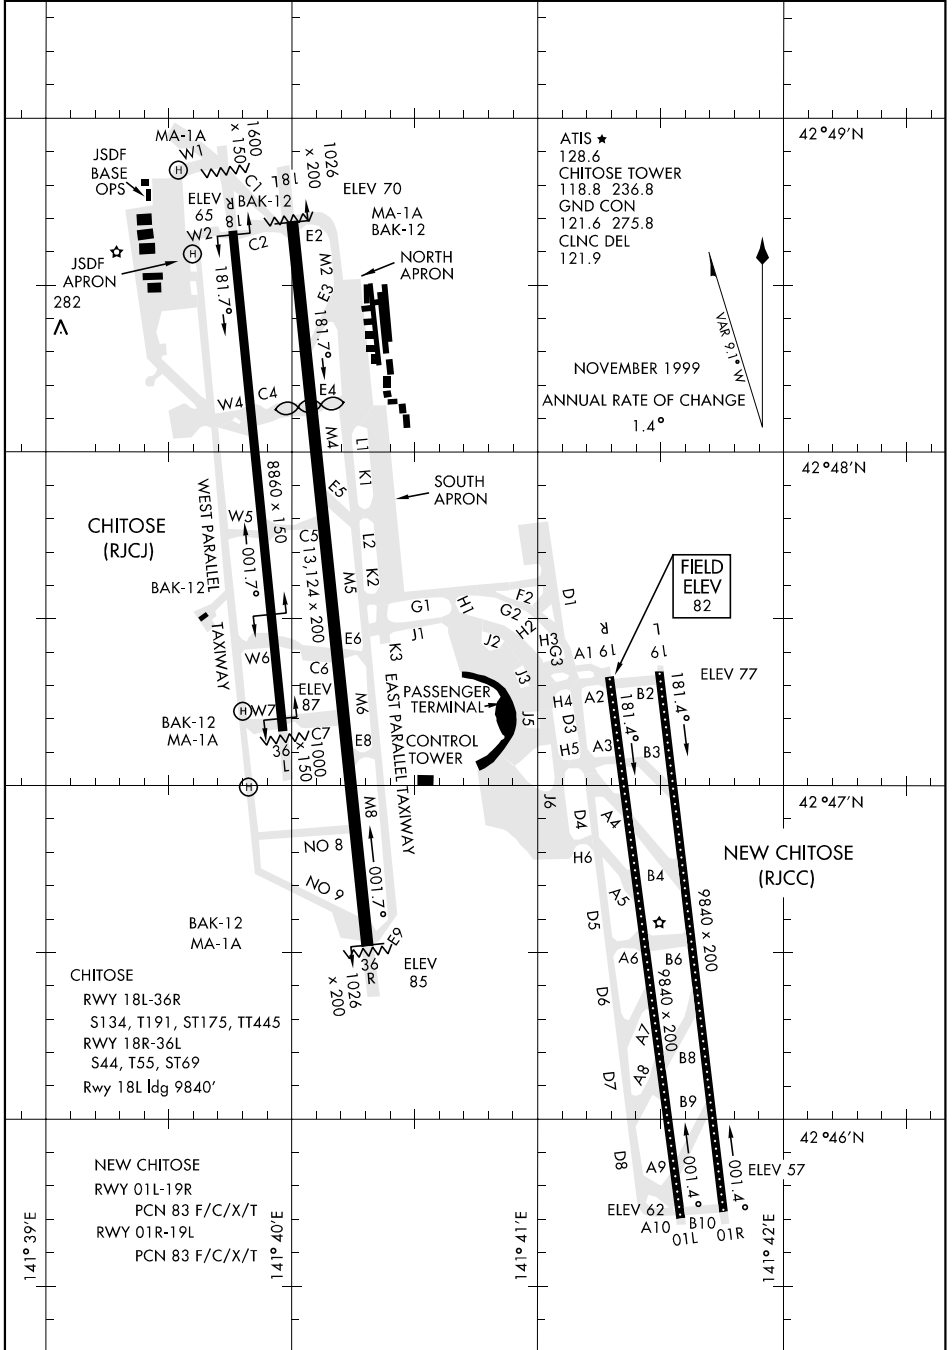

# AIRPORT DIAGRAM

AFD-2414 [USAF]

NEW CHITOSE (RJCC)/CHITOSE (RJCJ)

CHITOSE, HOKKAIDO I., JAPAN

# AIRPORT DIAGRAM

CHITOSE, HOKKAIDO I., JAPAN

NEW CHITOSE (RJCC)/CHITOSE (RJCJ)

Effective 31 AUG 2006 - 28 SEP 2006