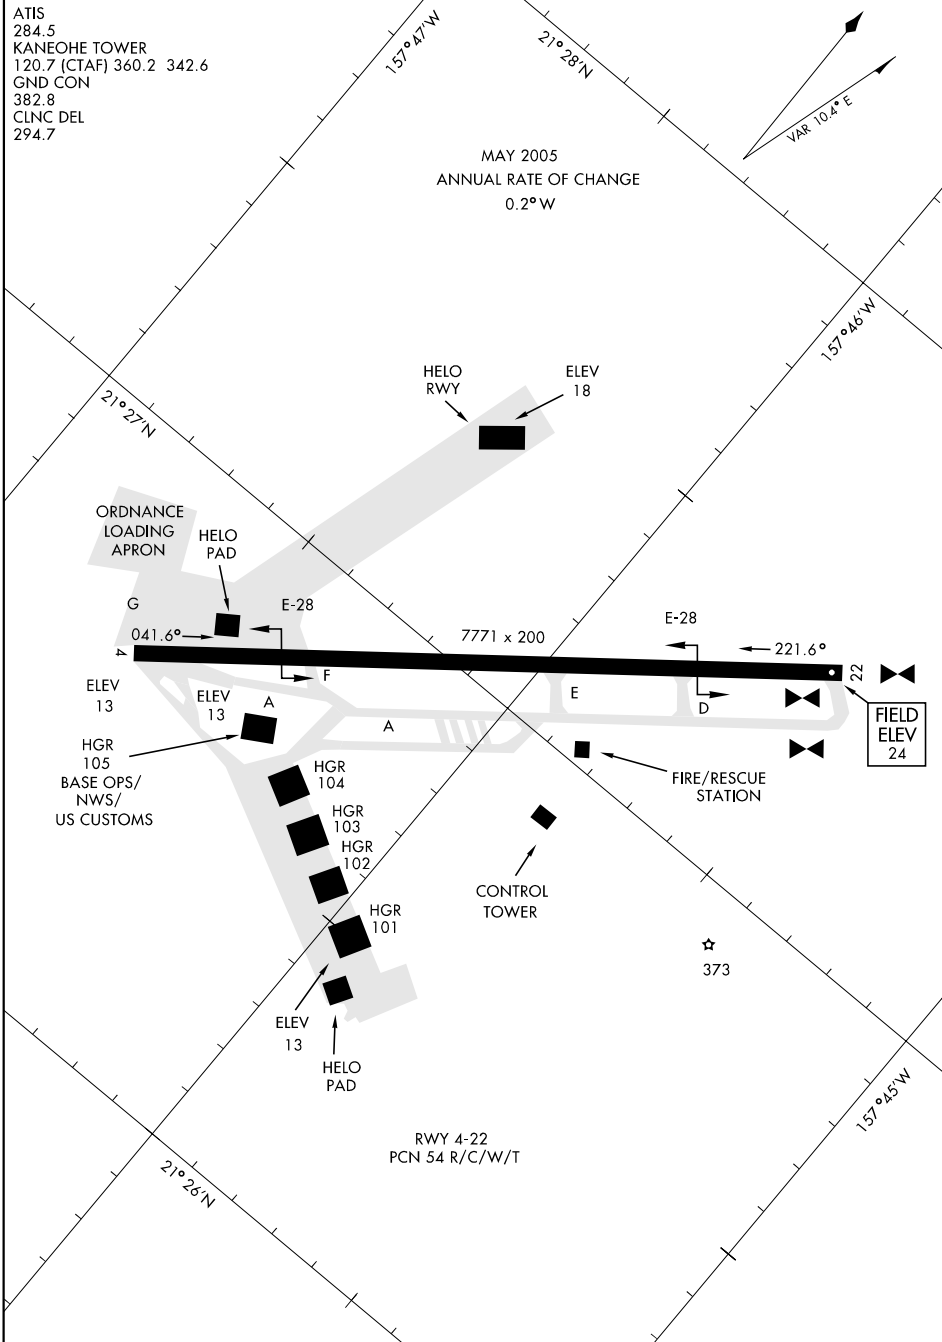

05356

AIRPORT DIAGRAM

KANEOHE BAY MCAF (PHNG)

MOKAPU POINT, OAHU I., HAWAII

ATIS
284.5
KANEOHE TOWER
120.7 (CTAF) 360.2 342.6
GND CON
382.8
CLNC DEL
294.7

AFD-757 [USN]

MAY 2005
ANNUAL RATE OF CHANGE
0.2°W

AIRPORT DIAGRAM

MOKAPU POINT, OAHU I., HAWAII

KANEOHE BAY MCAF (PHNG)

Effective 31 AUG 2006 - 28 SEP 2006