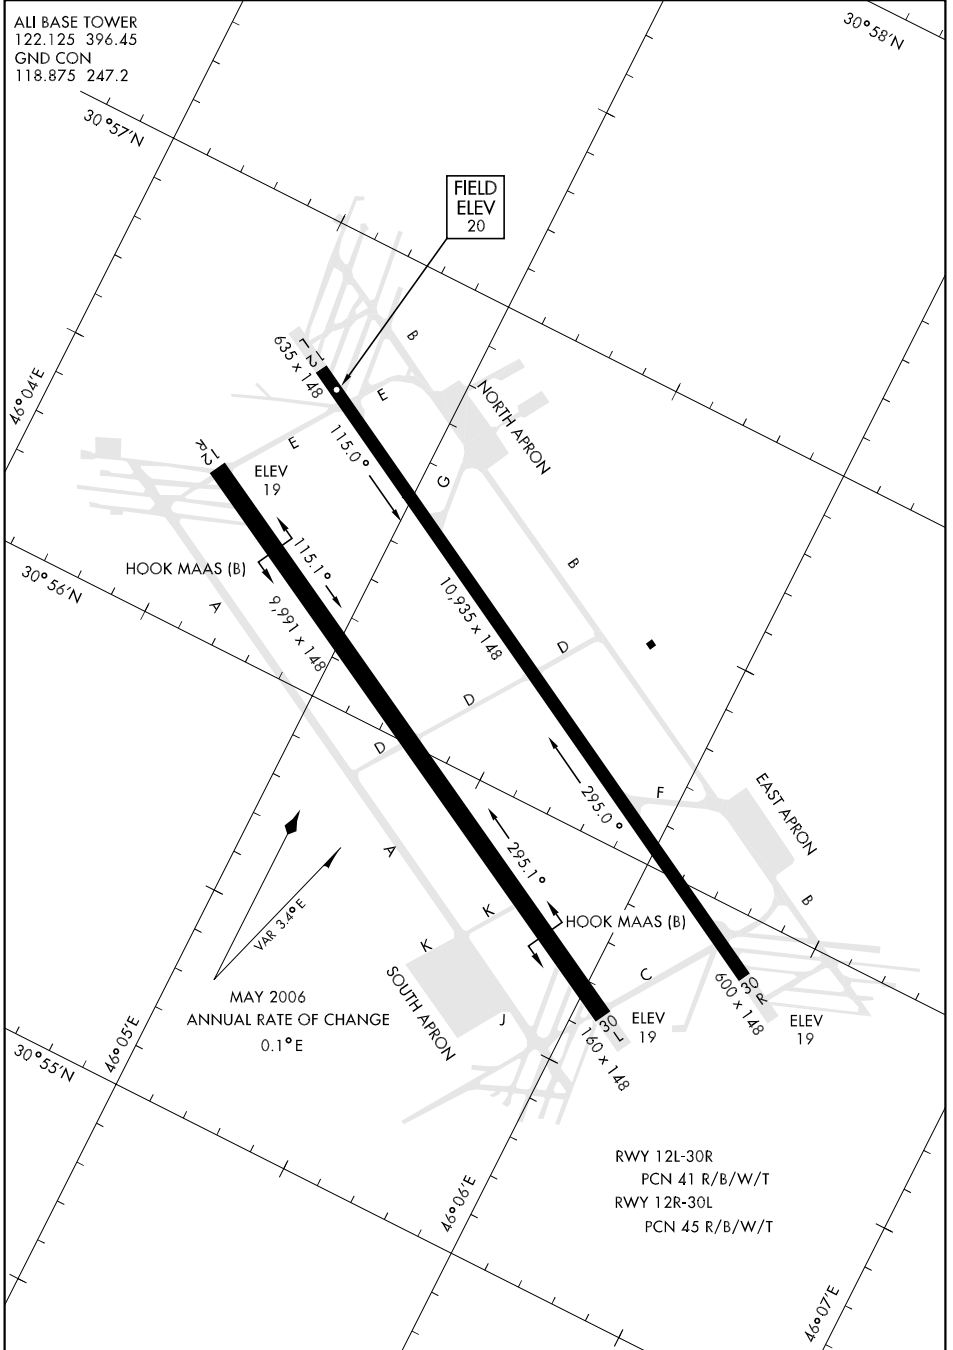

Orig 06187

AIRPORT DIAGRAM

AFD-3149 [USAF]

ALI BASE (ORTL)

TALLUL, IRAQ

ALI BASE TOWER
122.125 396.45
GND CON
118.875 247.2

AIRPORT DIAGRAM

TALLUL, IRAQ

ALI BASE (ORTL)

Effective 31 AUG 2006 - 28 SEP 2006