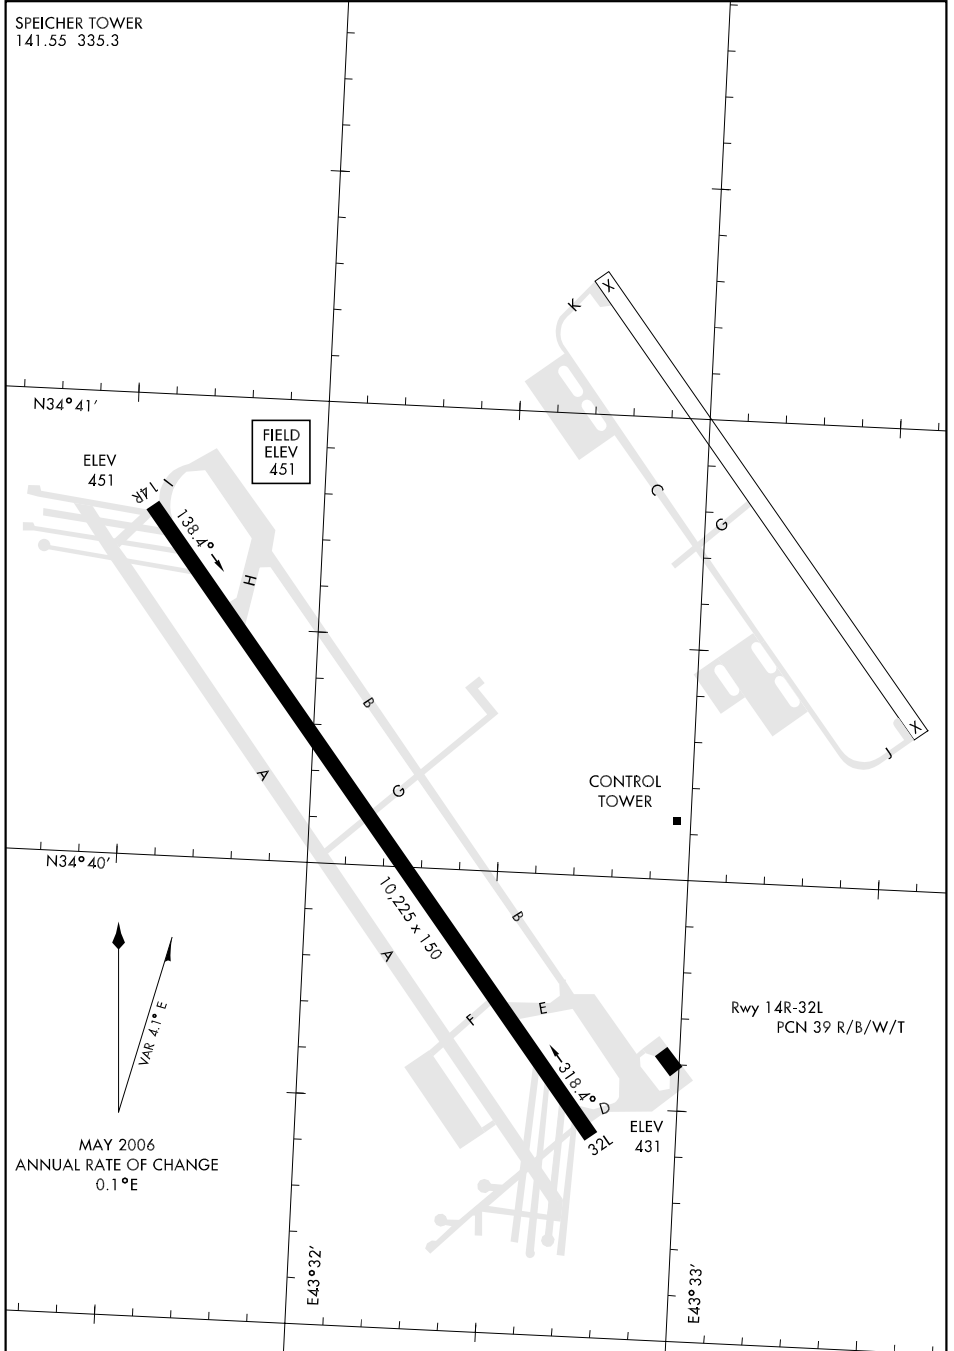

AIRPORT DIAGRAM

SPEICHER TOWER
141.55 335.3

AIRPORT DIAGRAM

Effective 31 AUG 2006 - 28 SEP 2006