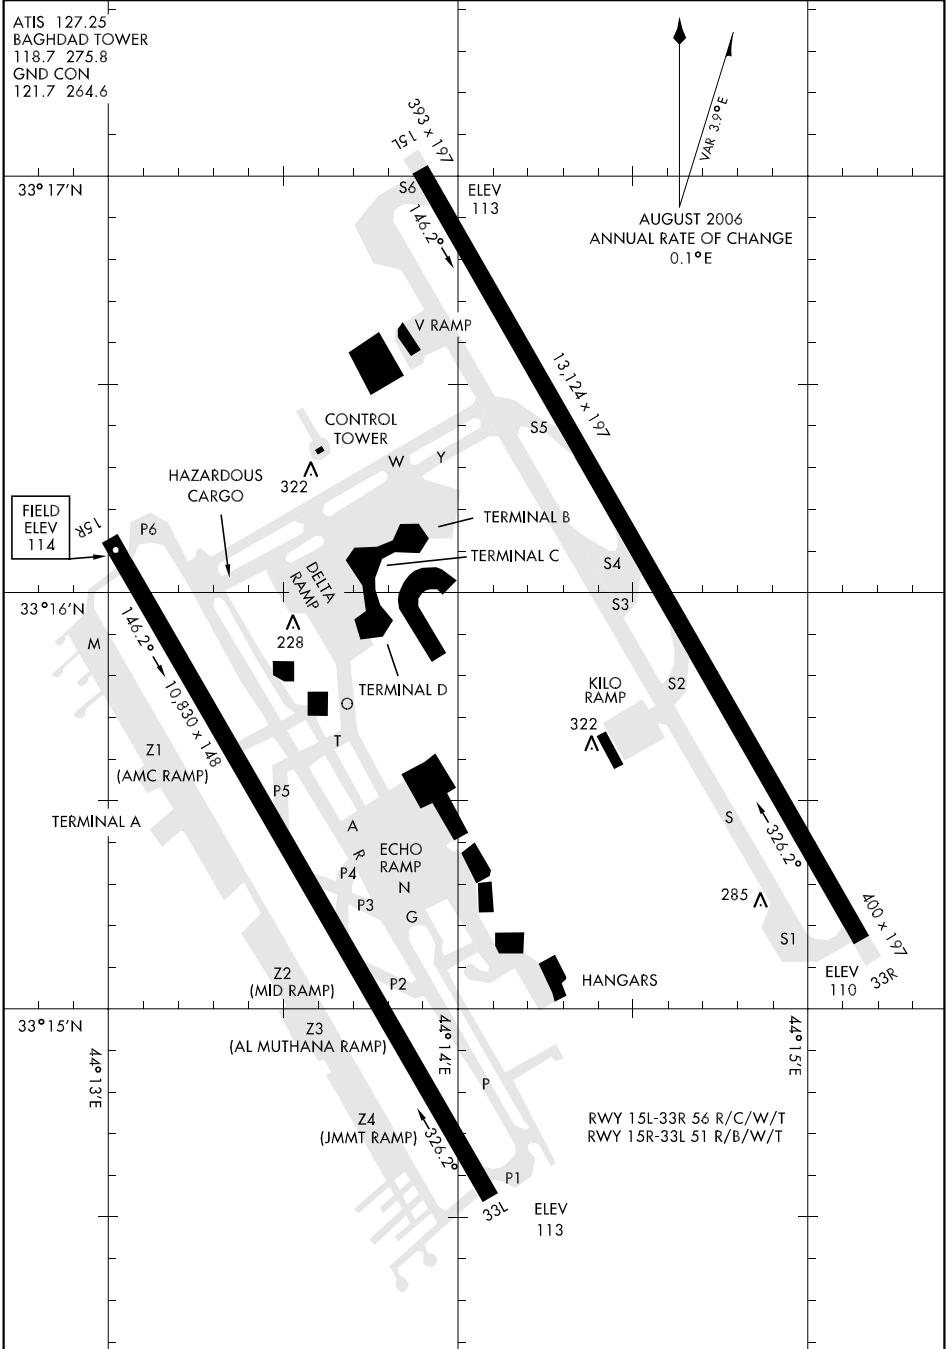

AIRPORT DIAGRAM

[USAF] AFD-3372

BAGHDAD INTL (ORBI)

BAGHDAD, IRAQ

ATIS 127.25
 BAGHDAD TOWER
 118.7 275.8
 GND CON
 121.7 264.6

AIRPORT DIAGRAM

BAGHDAD, IRAQ

BAGHDAD INTL (ORBI)