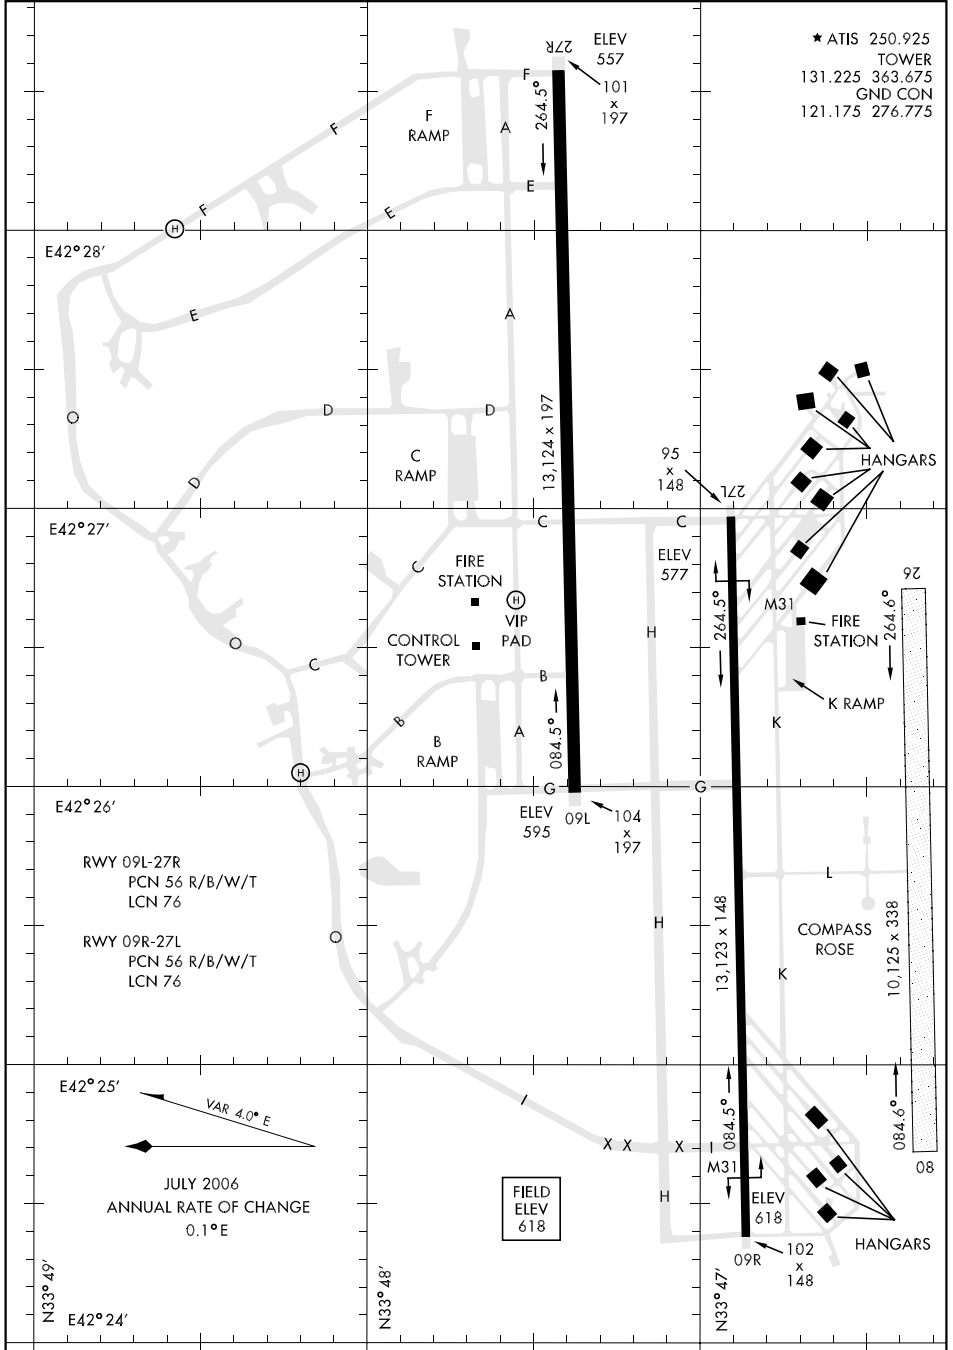

AIRPORT DIAGRAM

[USN] AL-3169

AL ASAD AB (ORAA)

AL ASAD, IRAQ

★ ATIS 250.925
 TOWER 131.225 363.675
 GND CON 121.175 276.775

AIRPORT DIAGRAM

WGS-84 DATUM

AL ASAD, IRAQ