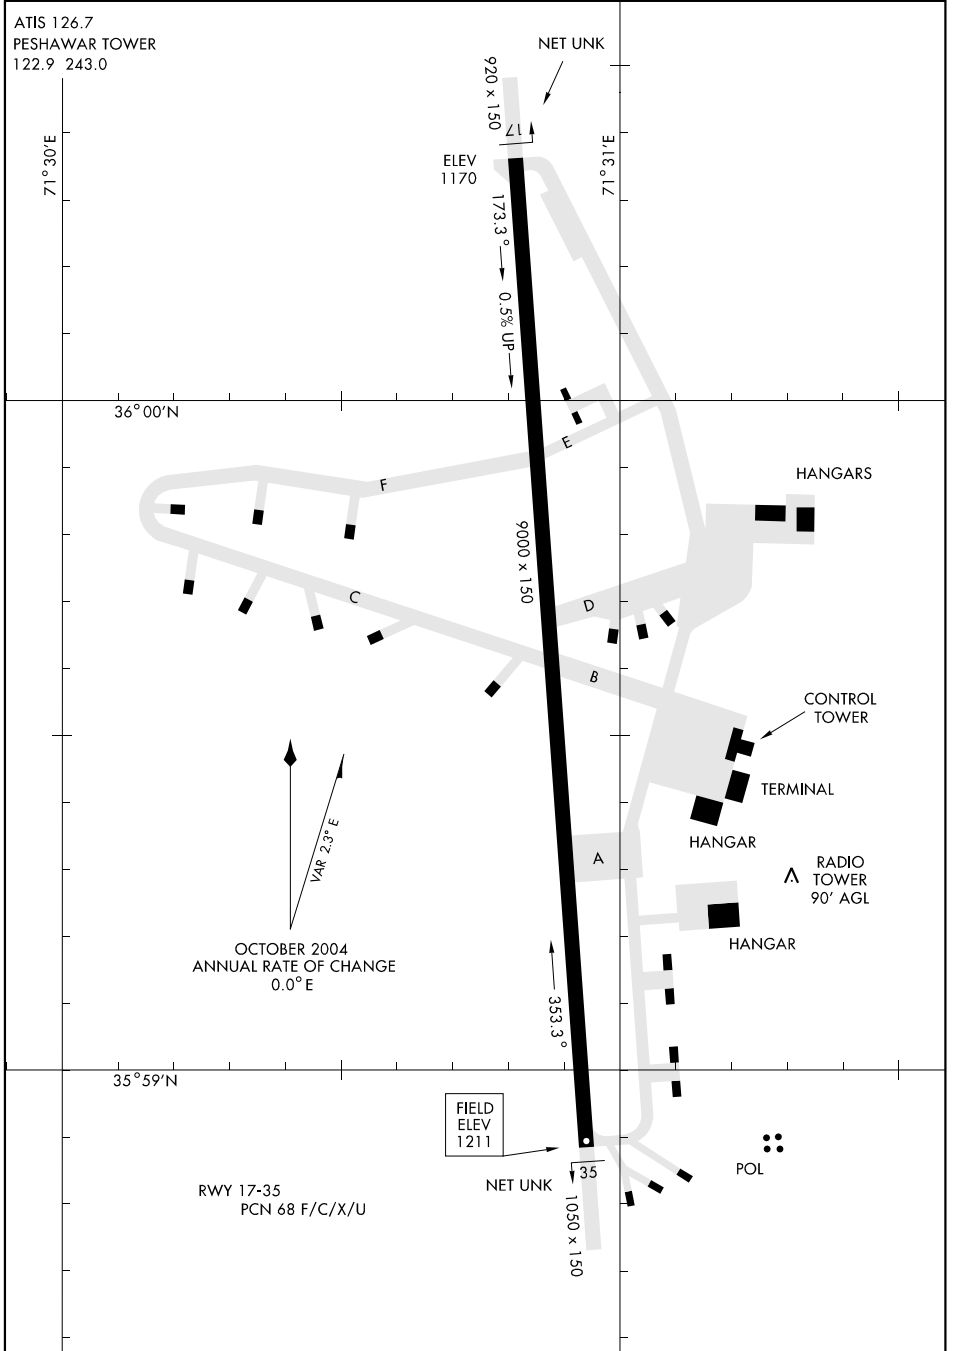

AIRPORT DIAGRAM

AFD-2313 [USAF]

PESHAWAR (OPPS)

PESHAWAR, PAKISTAN

ATIS 126.7
PESHAWAR TOWER
122.9 243.0

AIRPORT DIAGRAM

WGS DATUM

PESHAWAR, PAKISTAN

PESHAWAR (OPPS)

Effective 31 AUG 2006 - 28 SEP 2006