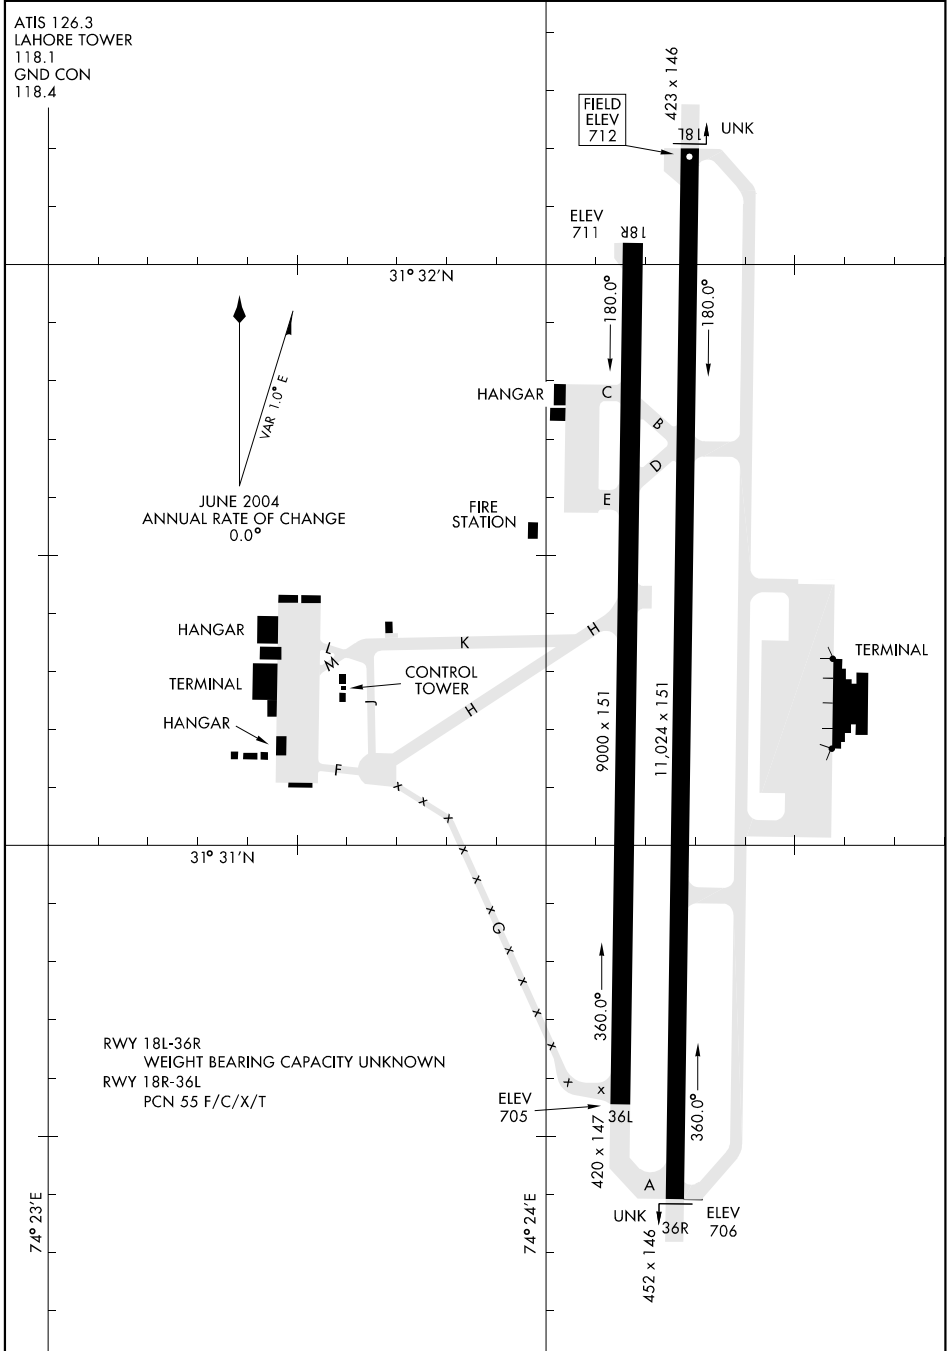

AIRPORT DIAGRAM

[USAF] AFD-3059

ALLAMA IQBAL INTL (OPLA)

LAHORE, PAKISTAN

ATIS 126.3
 LAHORE TOWER
 118.1
 GND CON
 118.4

AIRPORT DIAGRAM

WGS DATUM

LAHORE, PAKISTAN