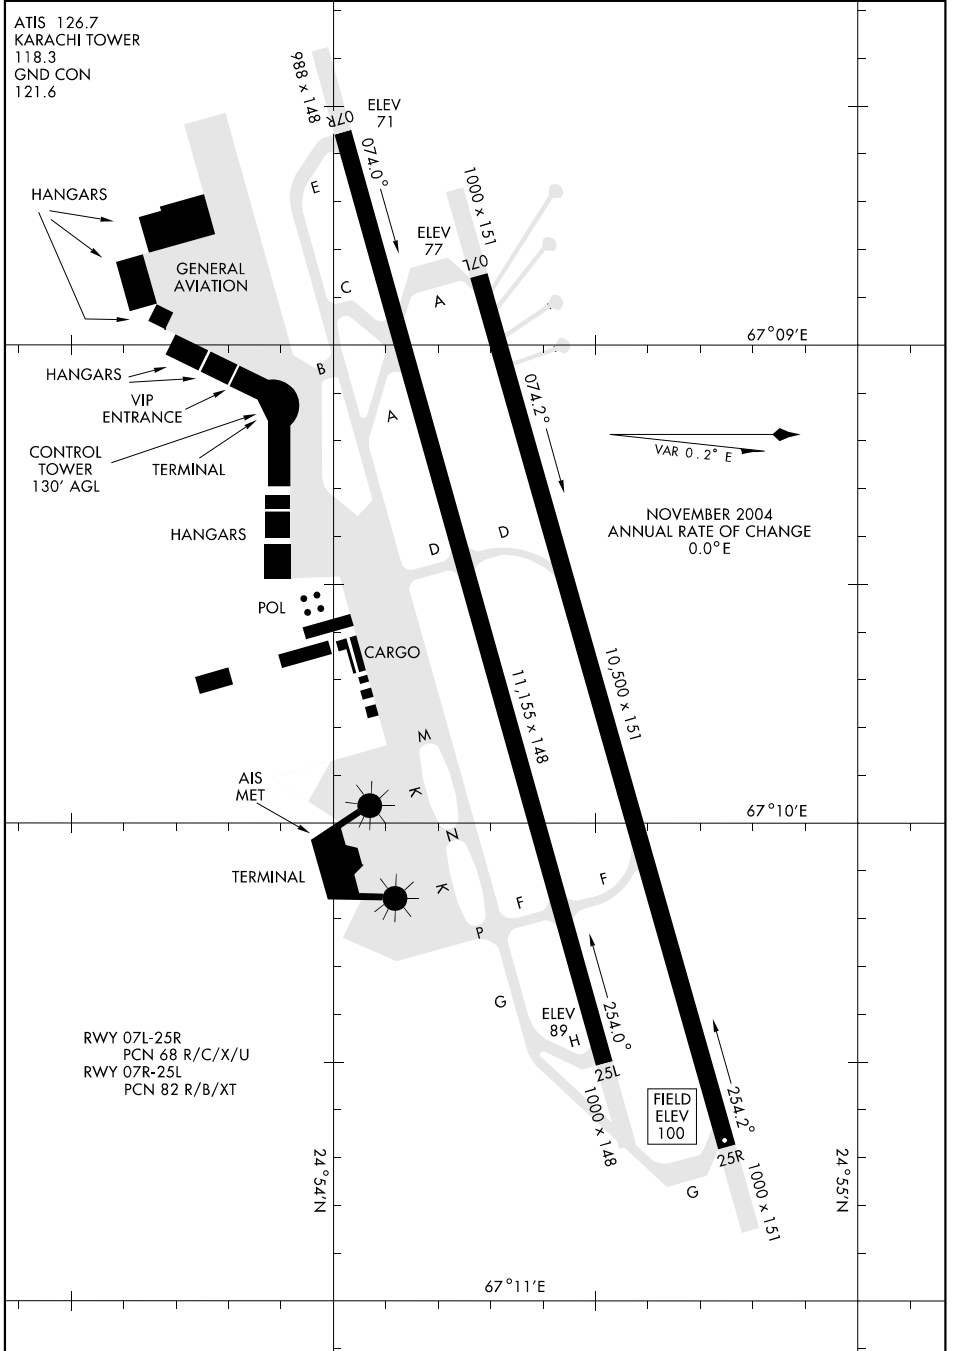

AIRPORT DIAGRAM

[USAF] AFD-1312

JINNAH INTL (OPKC)

KARACHI, PAKISTAN

ATIS 126.7
 KARACHI TOWER
 118.3
 GND CON
 121.6

AIRPORT DIAGRAM

WGS DATUM

KARACHI, PAKISTAN