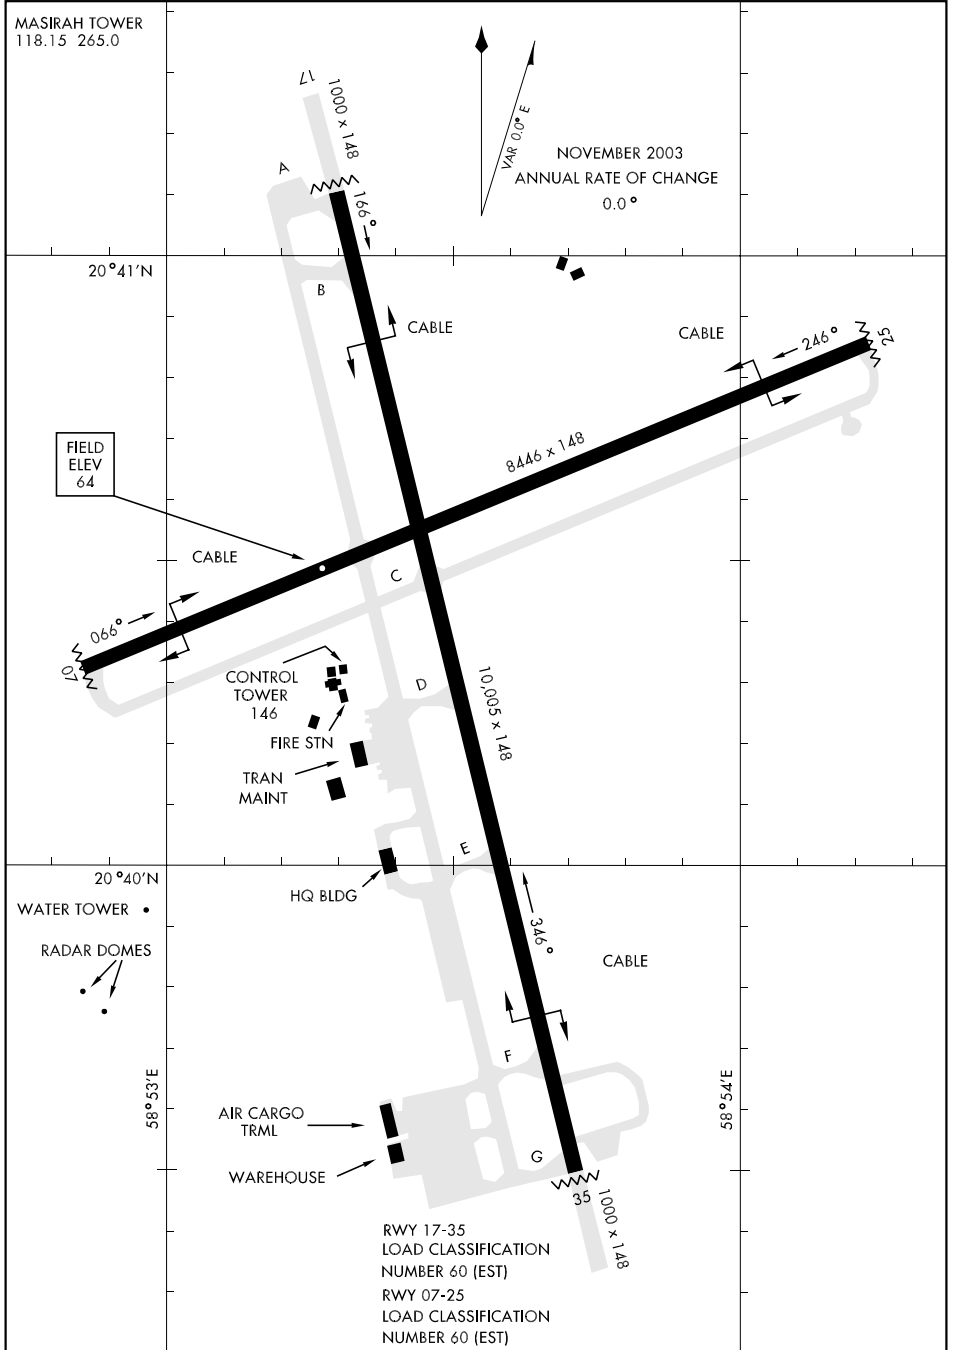

# AIRPORT DIAGRAM

[USAF AFD-1309 (RAFO)]

MASIRAH (OOMA)  
MASIRAH ISLAND, OMAN

# AIRPORT DIAGRAM

MASIRAH ISLAND, OMAN  
MASIRAH (OOMA)

Effective 31 AUG 2006 - 28 SEP 2006