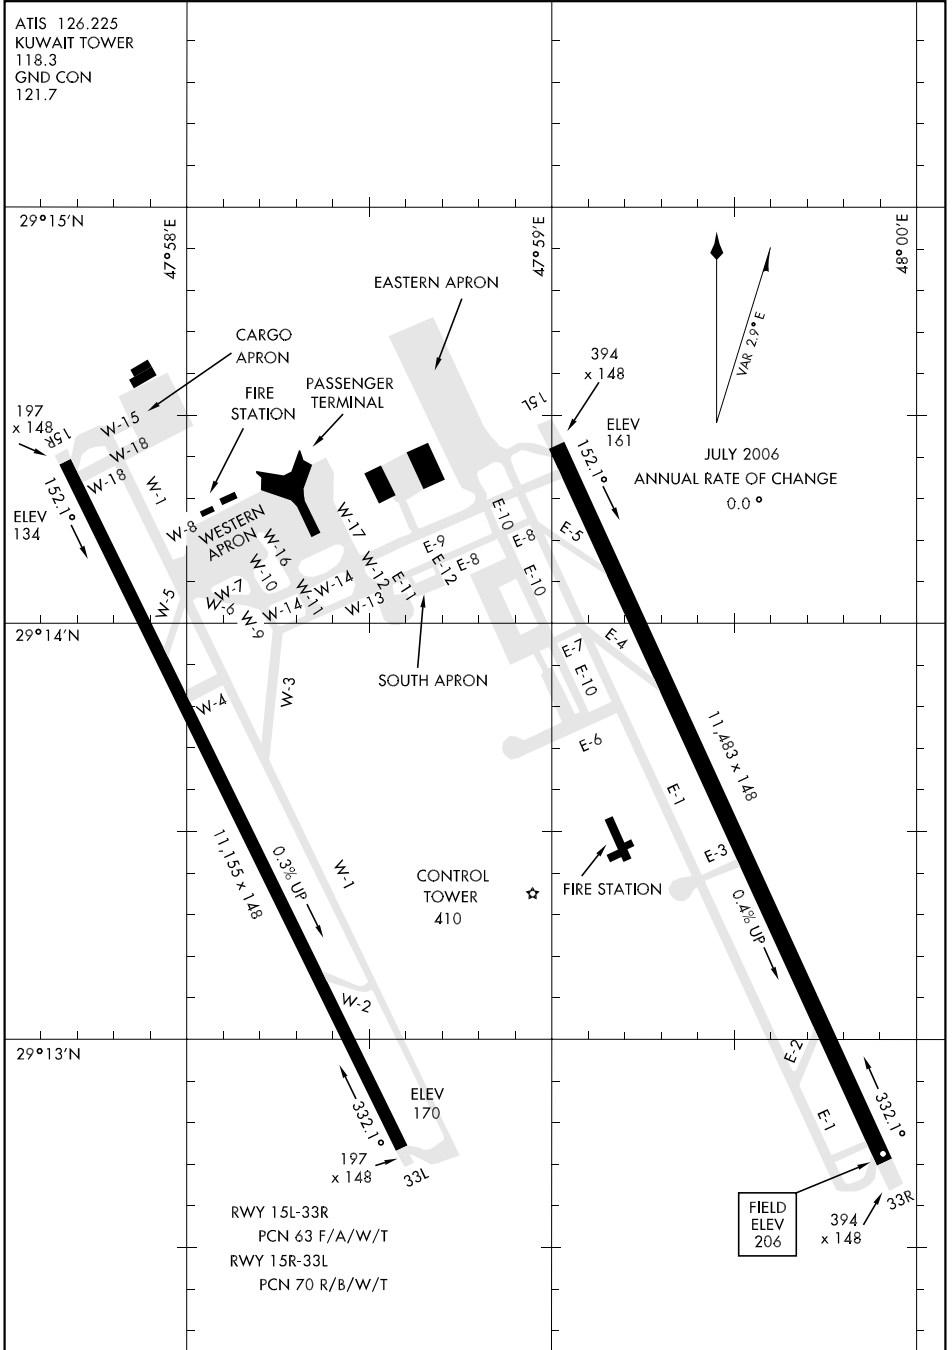

AIRPORT DIAGRAM

AFD-3450 [USAF]

KUWAIT INTL (OKBK)

KUWAIT, KUWAIT

ATIS 126.225
 KUWAIT TOWER
 118.3
 GND CON
 121.7

AIRPORT DIAGRAM

KUWAIT, KUWAIT

KUWAIT INTL (OKBK)