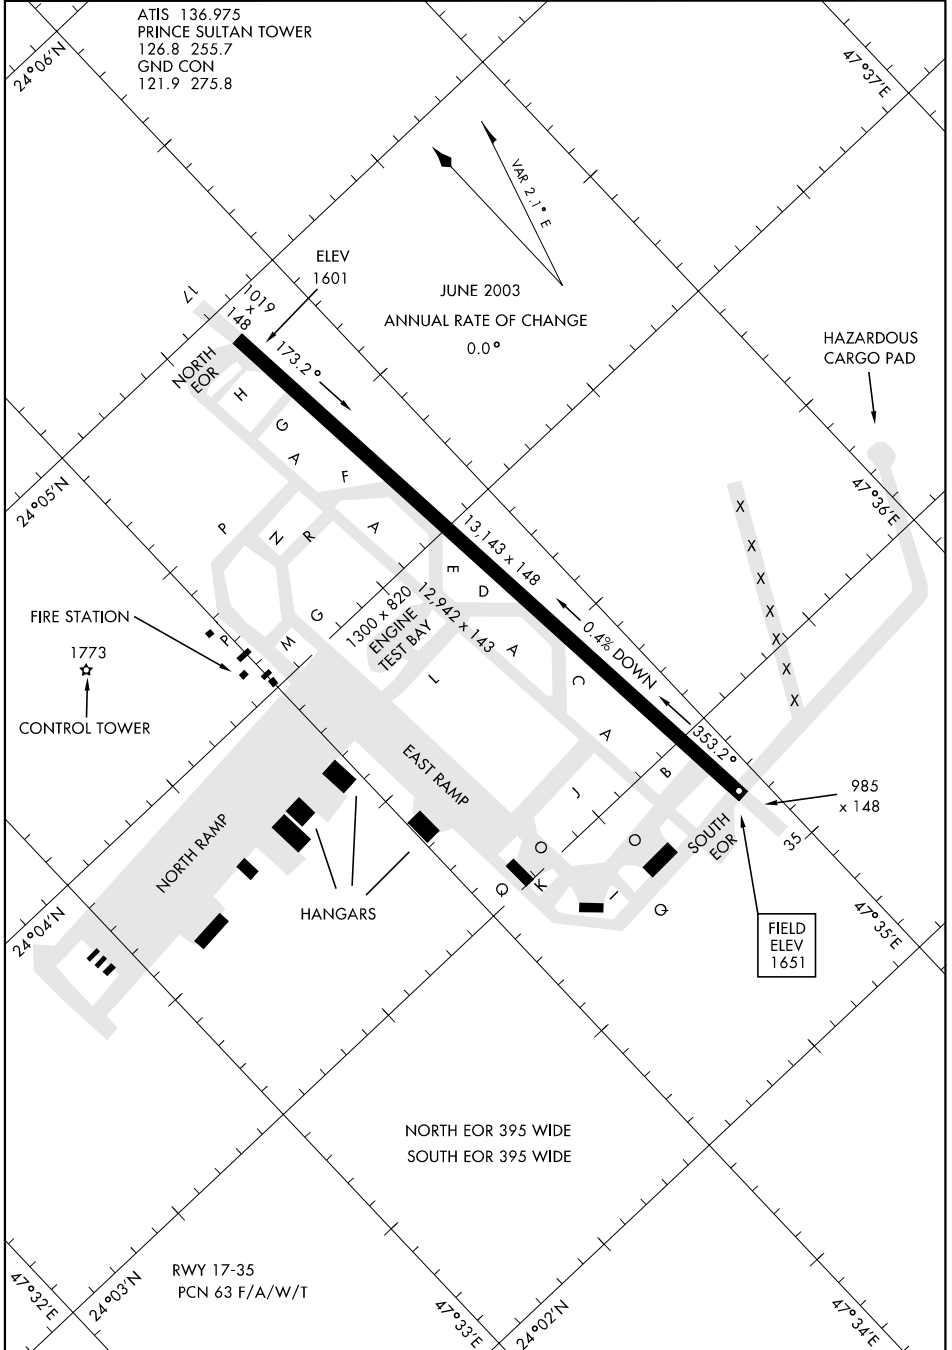

# AIRPORT DIAGRAM

[USAF] AFD-2484

PRINCE SULTAN AB (OEPS)

L KHARJ, SAUDI ARABIA

ATIS 136.975  
 PRINCE SULTAN TOWER  
 126.8 255.7  
 GND CON  
 121.9 275.8

# AIRPORT DIAGRAM

L KHARJ, SAUDI ARABIA

PRINCE SULTAN AB (OEPS)

**Effective 12 MAY 2005 - 9 JUN 2005**