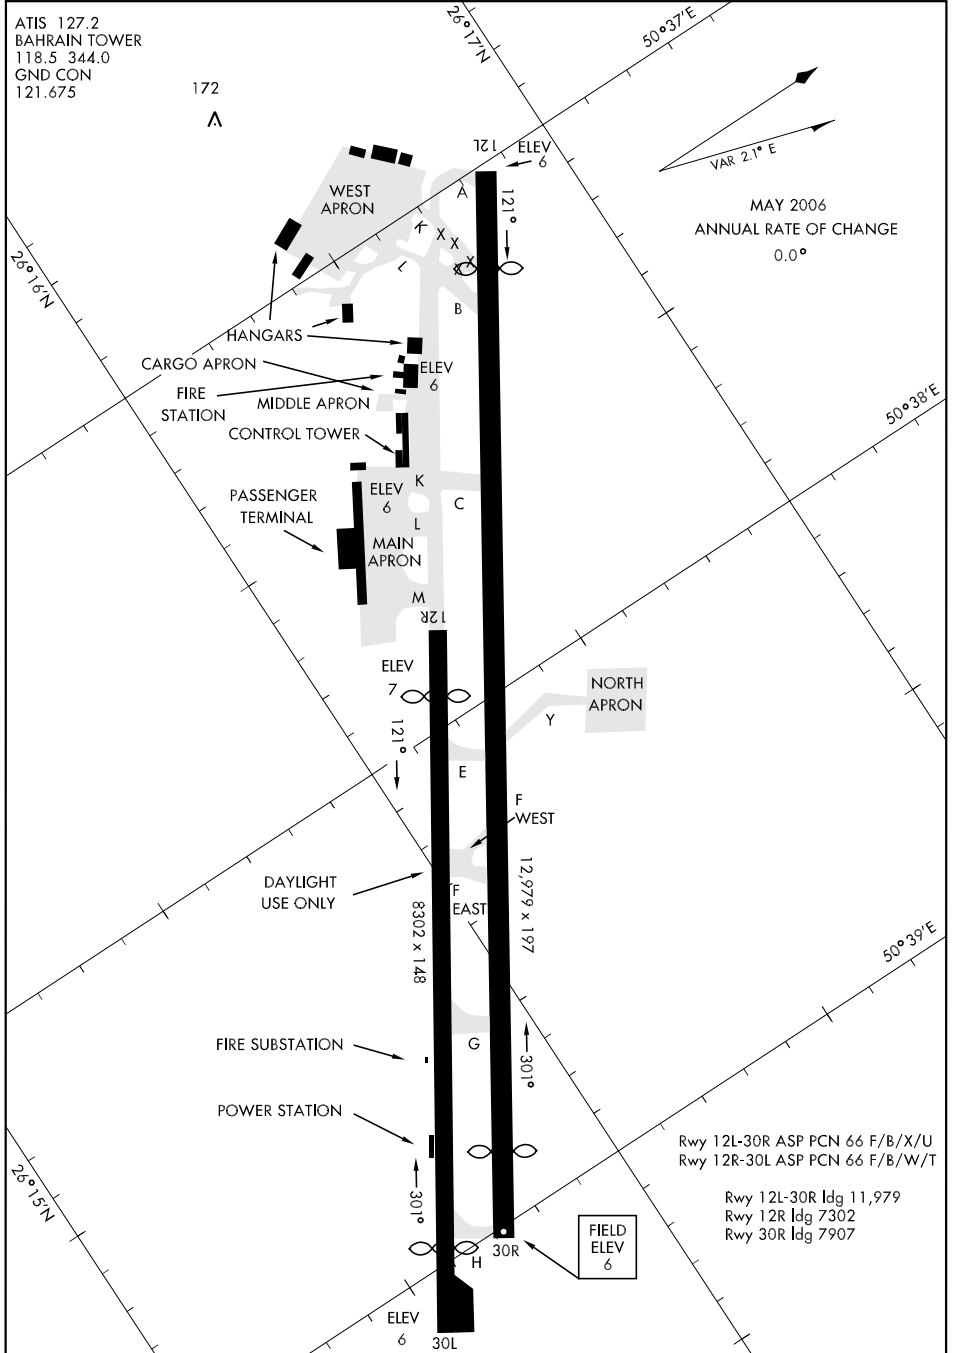

06243

AIRPORT DIAGRAM

BAHRAIN INTL (OBBI)

MUHARRAQ BAHRAIN ISLAND

ATIS 127.2
BAHRAIN TOWER
118.5 344.0
GND CON
121.675

172
A

AFD-1411

26°17'N

50°37'E

MAY 2006
ANNUAL RATE OF CHANGE
0.0°

AIRPORT DIAGRAM

MUHARRAQ BAHRAIN ISLAND

BAHRAIN INTL (OBBI)

Effective 31 AUG 2006 - 28 SEP 2006