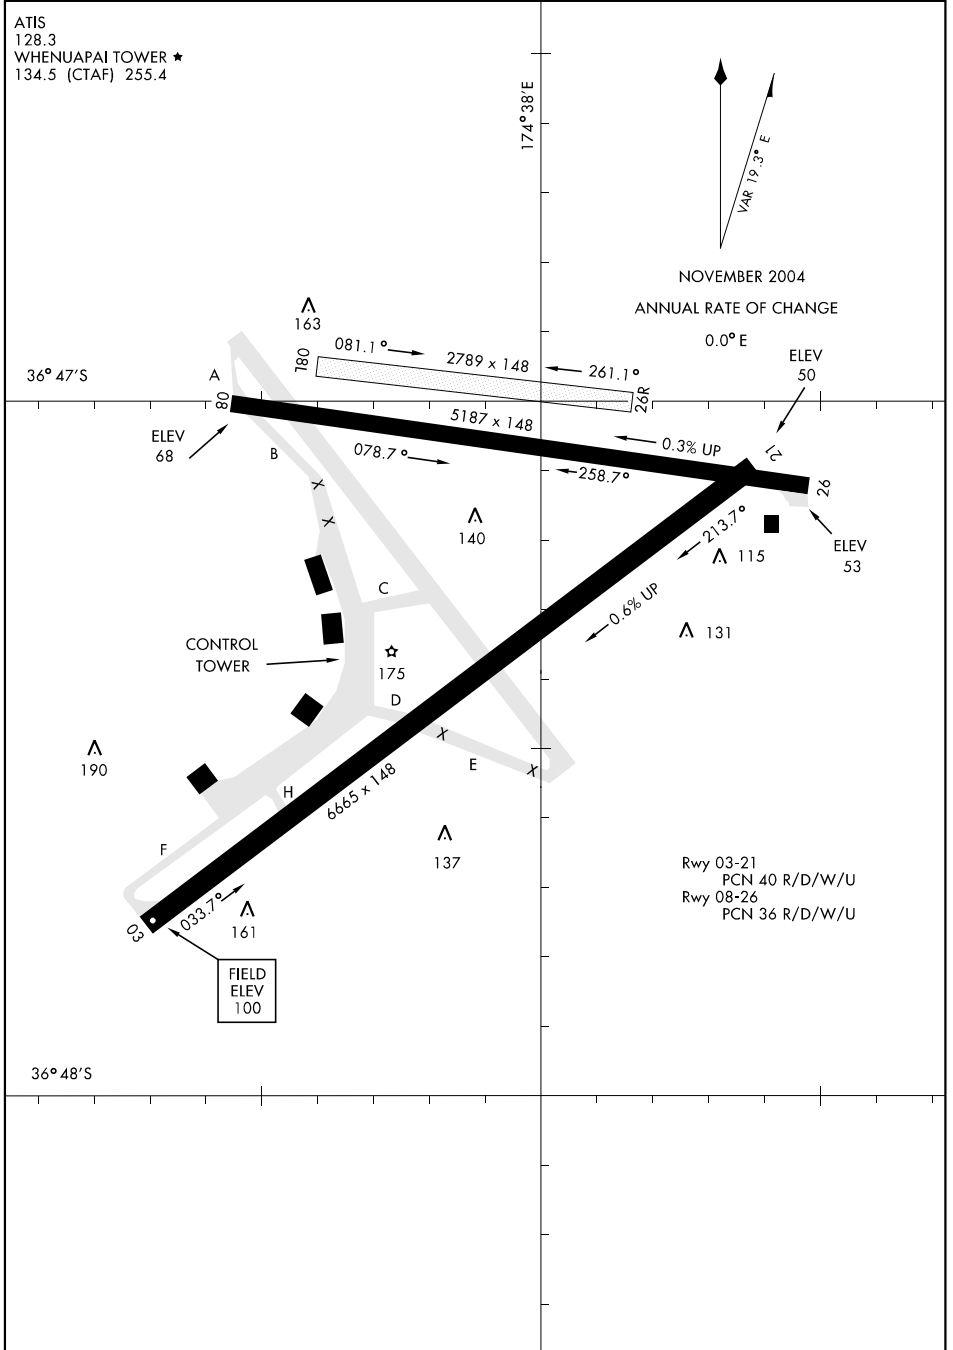

AIRPORT DIAGRAM

[USN] AFD-3337 (RNZAF)

WHENUAPAI (NZWP)
WHENUAPAI, NEW ZEALAND

ATIS
128.3
WHENUAPAI TOWER ★
134.5 (CTAF) 255.4

AIRPORT DIAGRAM

WHENUAPAI, NEW ZEALAND
WHENUAPAI (NZWP)

Effective 31 AUG 2006 - 28 SEP 2006