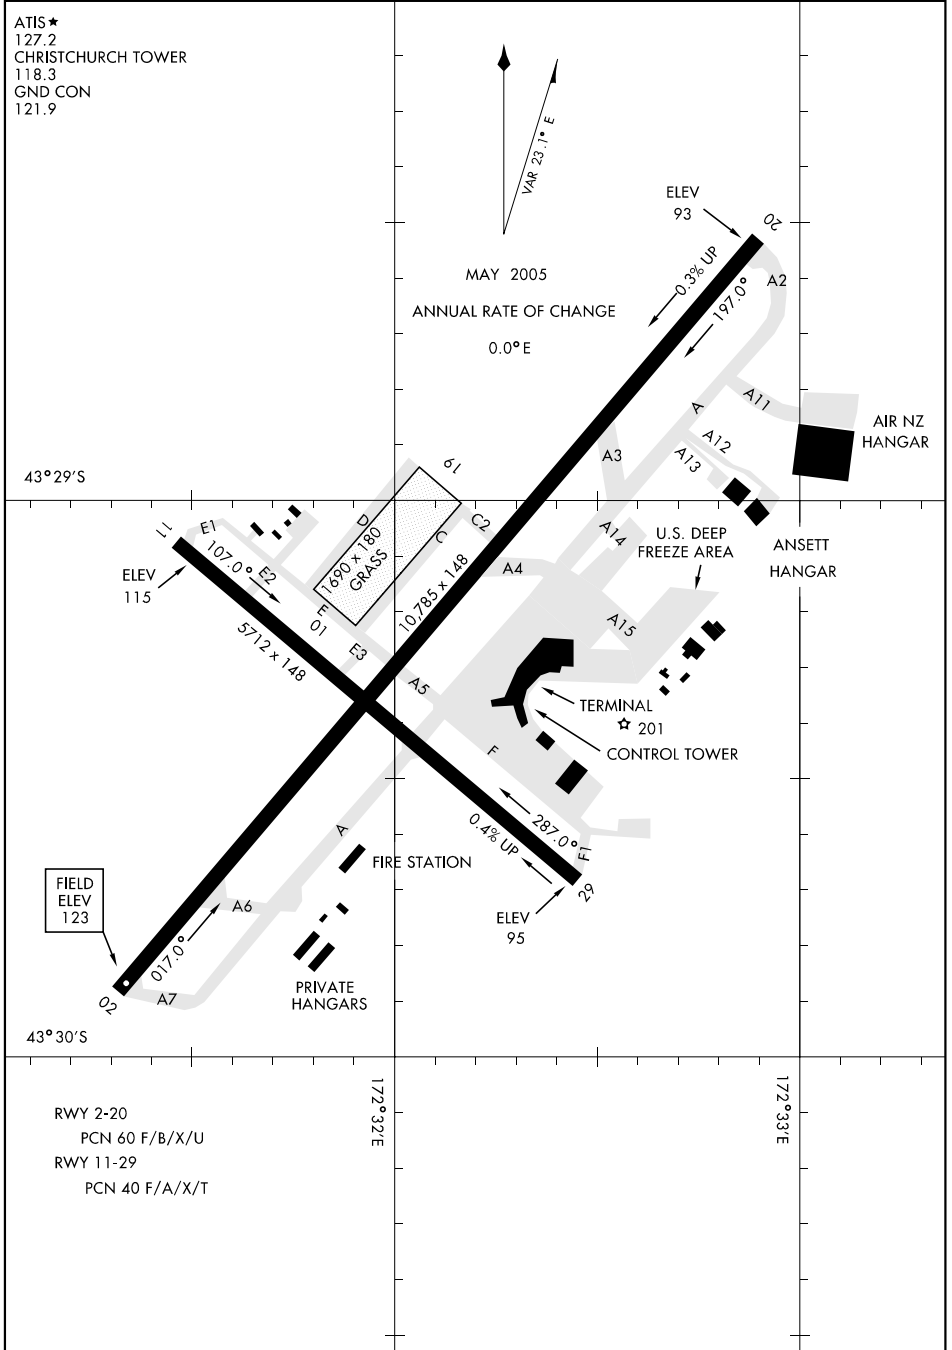

AIRPORT DIAGRAM

[USN] AFD-3339 (NZCAA)

CHRISTCHURCH INTL (NZCH)

CHRISTCHURCH, NEW ZEALAND

ATIS ★
 127.2
 CHRISTCHURCH TOWER
 118.3
 GND CON
 121.9

AIRPORT DIAGRAM

CHRISTCHURCH, NEW ZEALAND

CHRISTCHURCH INTL (NZCH)