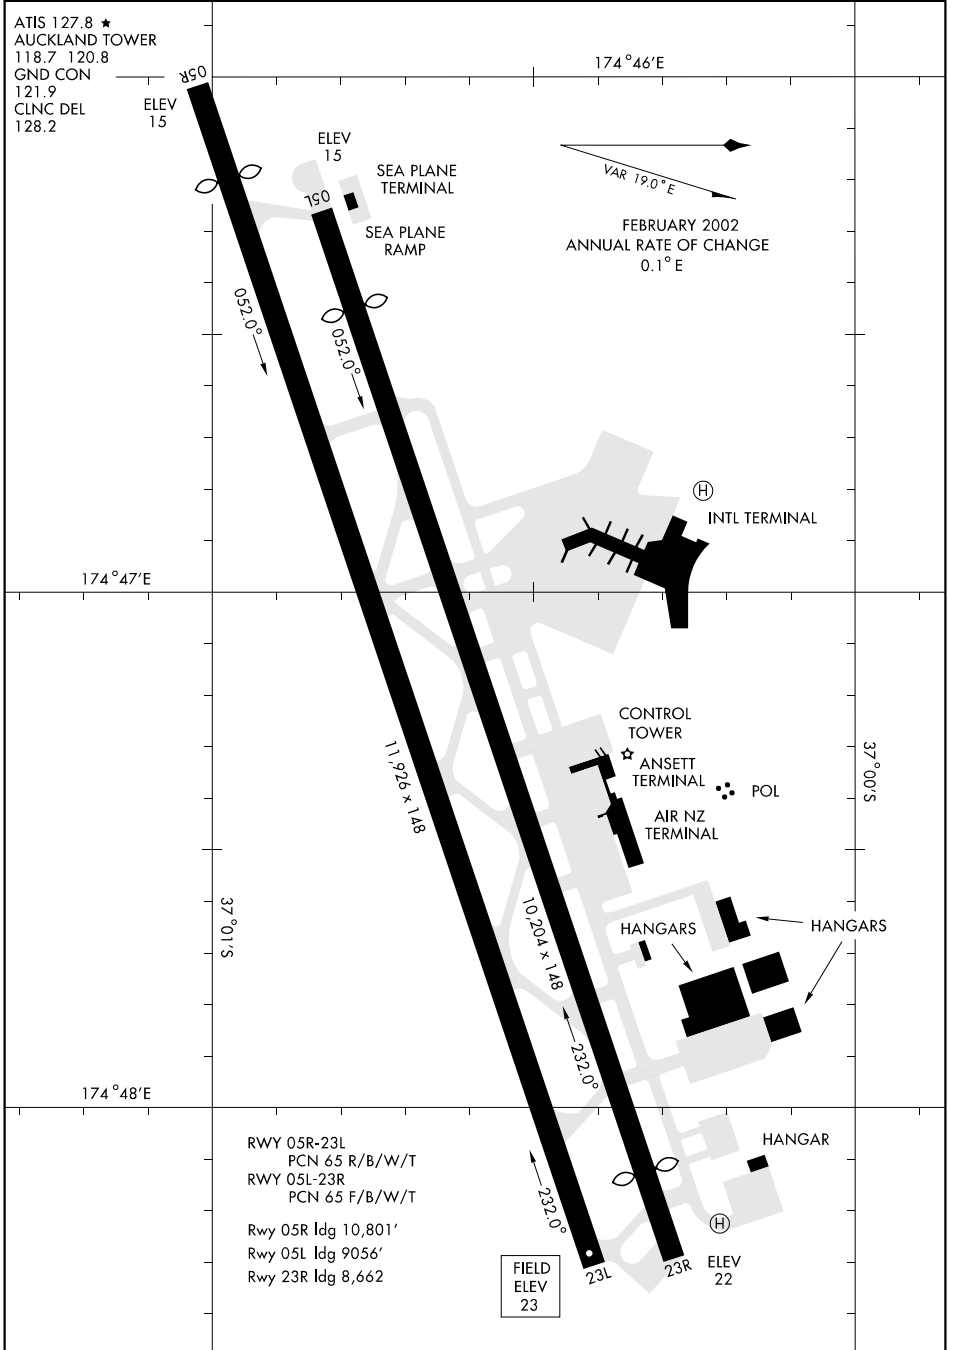

AIRPORT DIAGRAM

[USAF] AFD-2667

AUCKLAND INTL (NZAA)

AUCKLAND, NEW ZEALAND

AIRPORT DIAGRAM

WGS DATUM

AUCKLAND, NEW ZEALAND

AUCKLAND INTL (NZAA)