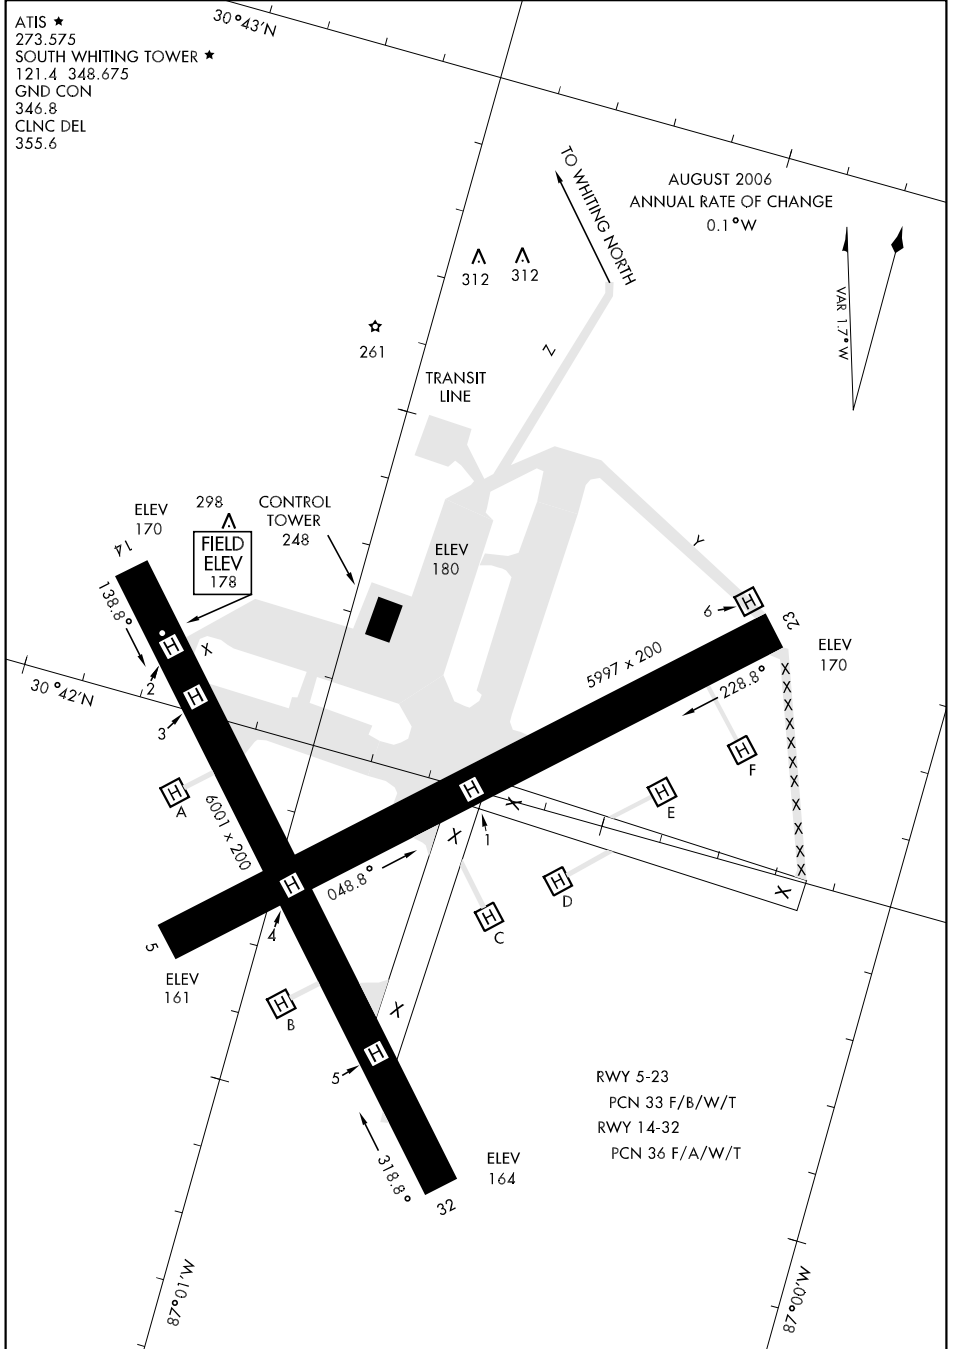

06215

AIRPORT DIAGRAM

WHITING FLD NAS (SOUTH) (NDZ)

AFD-1909 [USN]

MILTON, FLORIDA

ATIS ★
 273.575
 SOUTH WHITING TOWER ★
 121.4 348.675
 GND CON
 346.8
 CLNC DEL
 355.6

AIRPORT DIAGRAM

MILTON, FLORIDA

WHITING FLD NAS (SOUTH) (NDZ)

Effective 31 AUG 2006 - 28 SEP 2006