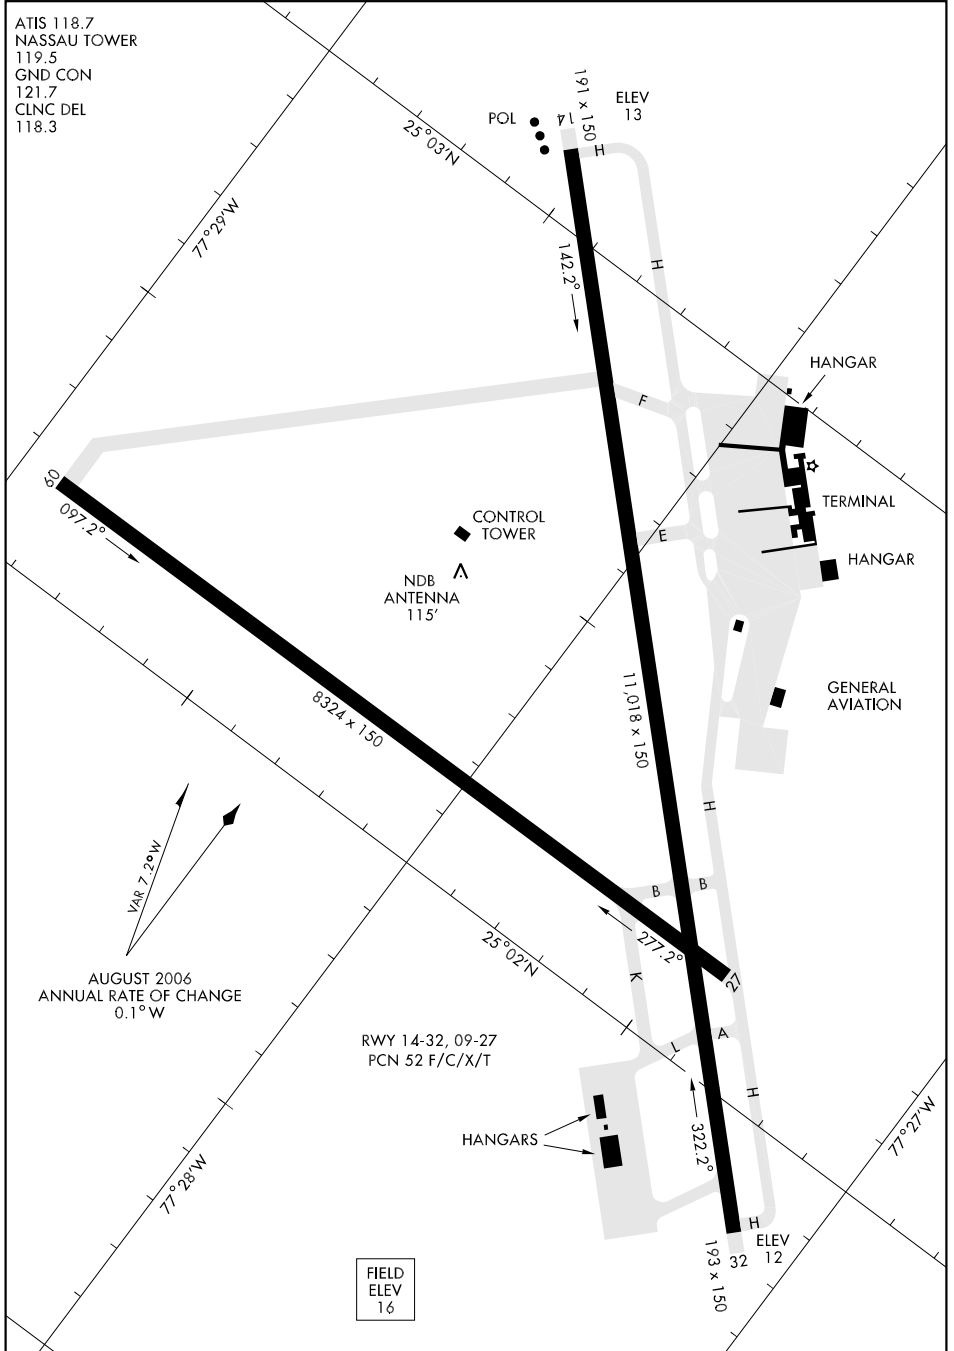

06215

AIRPORT DIAGRAM

[USAF] AFD-1006

LYNDEN PINDLING INTL (MYNN)

NEW PROVIDENCE I., BAHAMAS

ATIS 118.7
 NASSAU TOWER
 119.5
 GND CON
 121.7
 CLNC DEL
 118.3

AIRPORT DIAGRAM

WGS DATUM

NEW PROVIDENCE I., BAHAMAS

LYNDEN PINDLING INTL (MYNN)

Effective 31 AUG 2006 - 28 SEP 2006