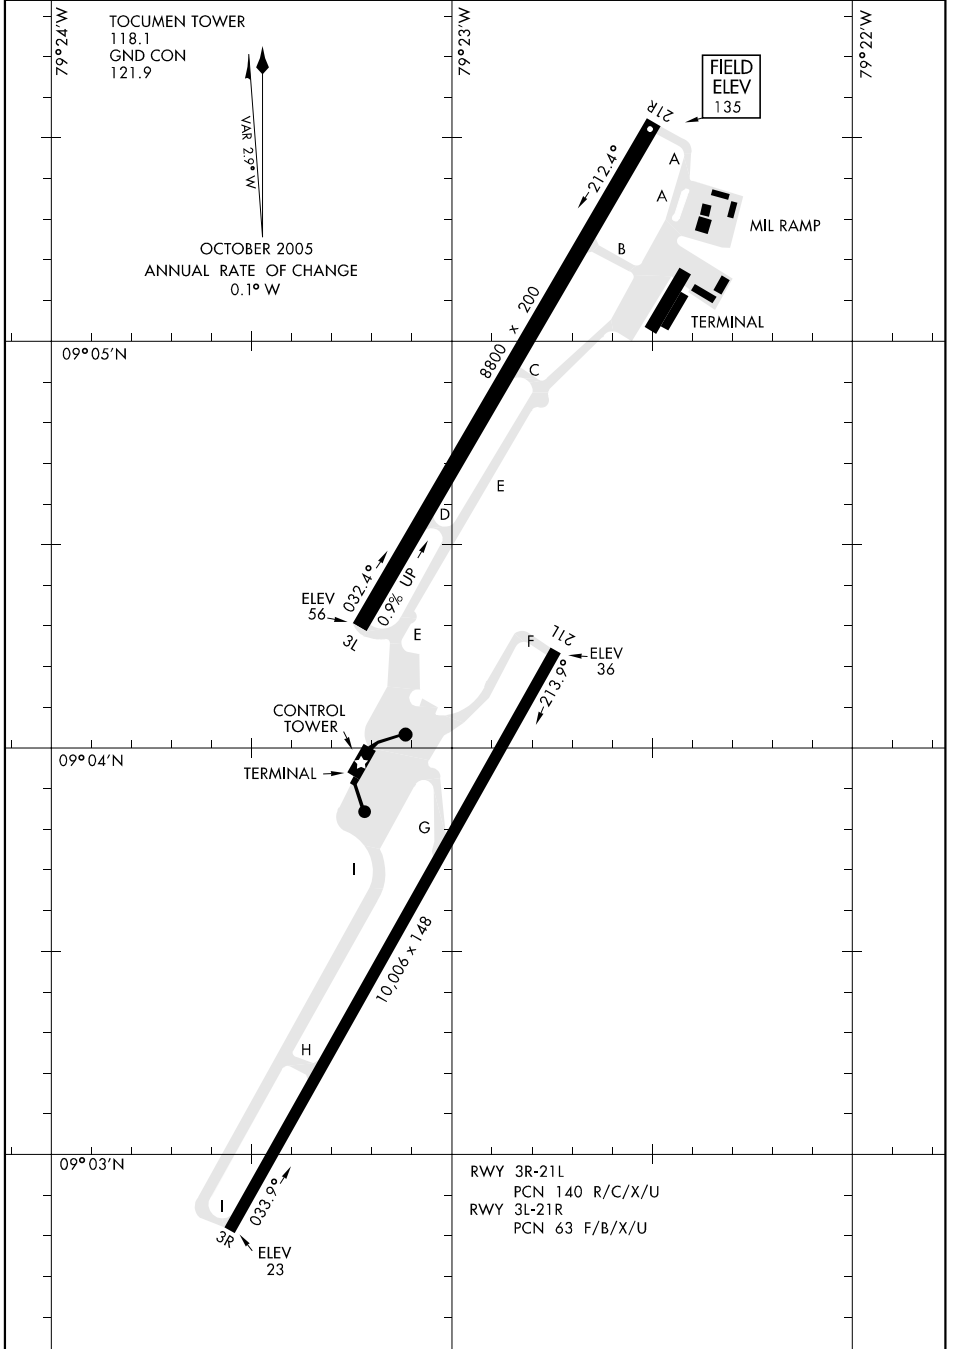

AIRPORT DIAGRAM

AFD-2069 [USAF]

TOCUMEN INTL (MPTO)

PANAMA CITY, PANAMA

AIRPORT DIAGRAM

WGS DATUM

PANAMA CITY, PANAMA
TOCUMEN INTL (MPTO)

Effective 31 AUG 2006 - 28 SEP 2006