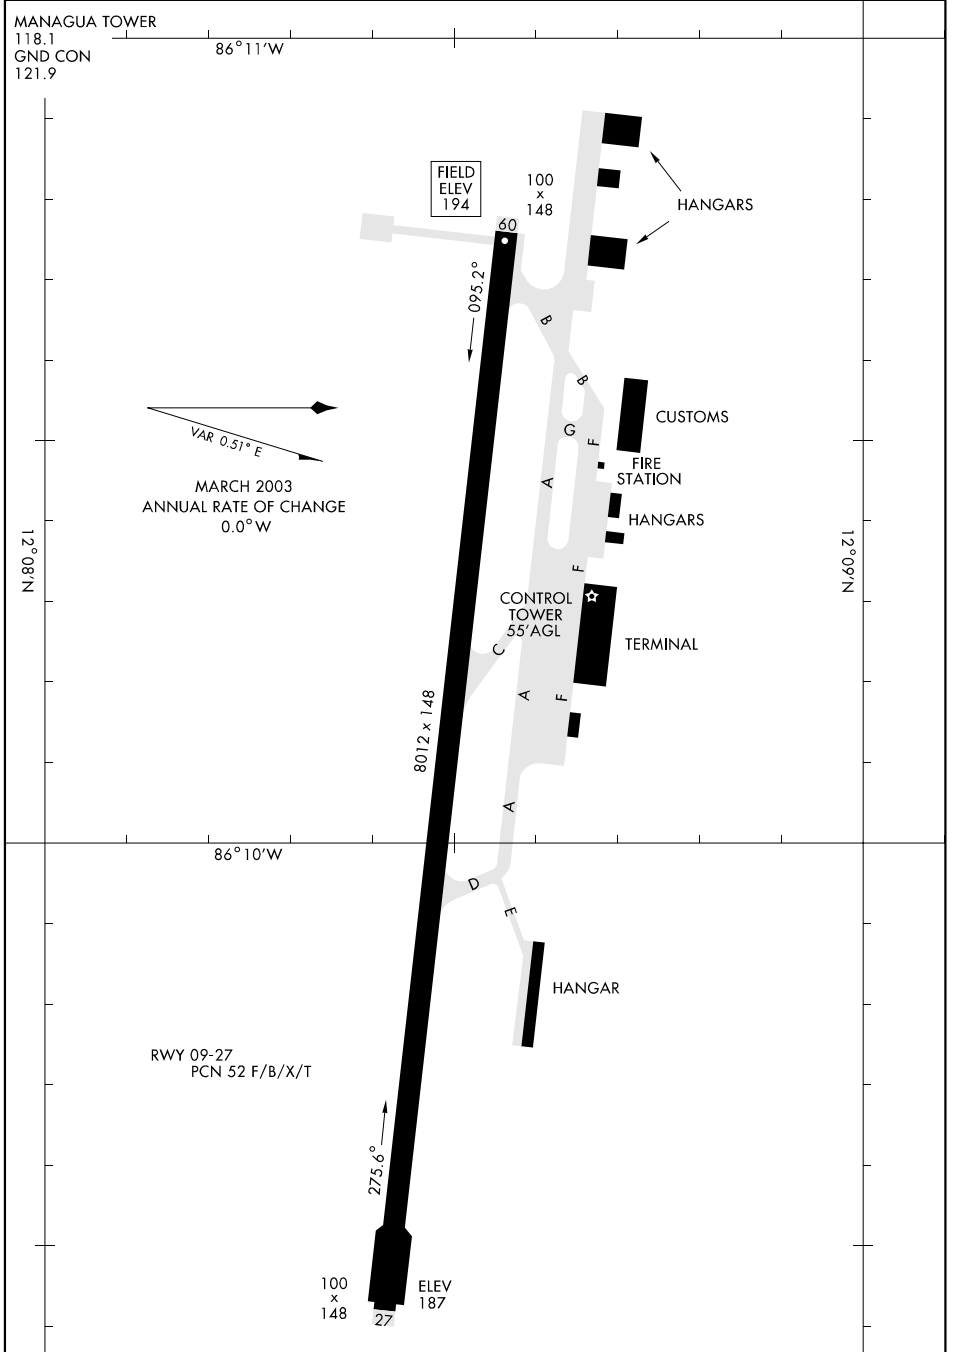

AIRPORT DIAGRAM

[USAF] AFD-1088

MANAGUA INTL (MNMG)

MANAGUA, NICARAGUA

AIRPORT DIAGRAM

WGS DATUM

MANAGUA, NICARAGUA

MANAGUA INTL (MNMG)