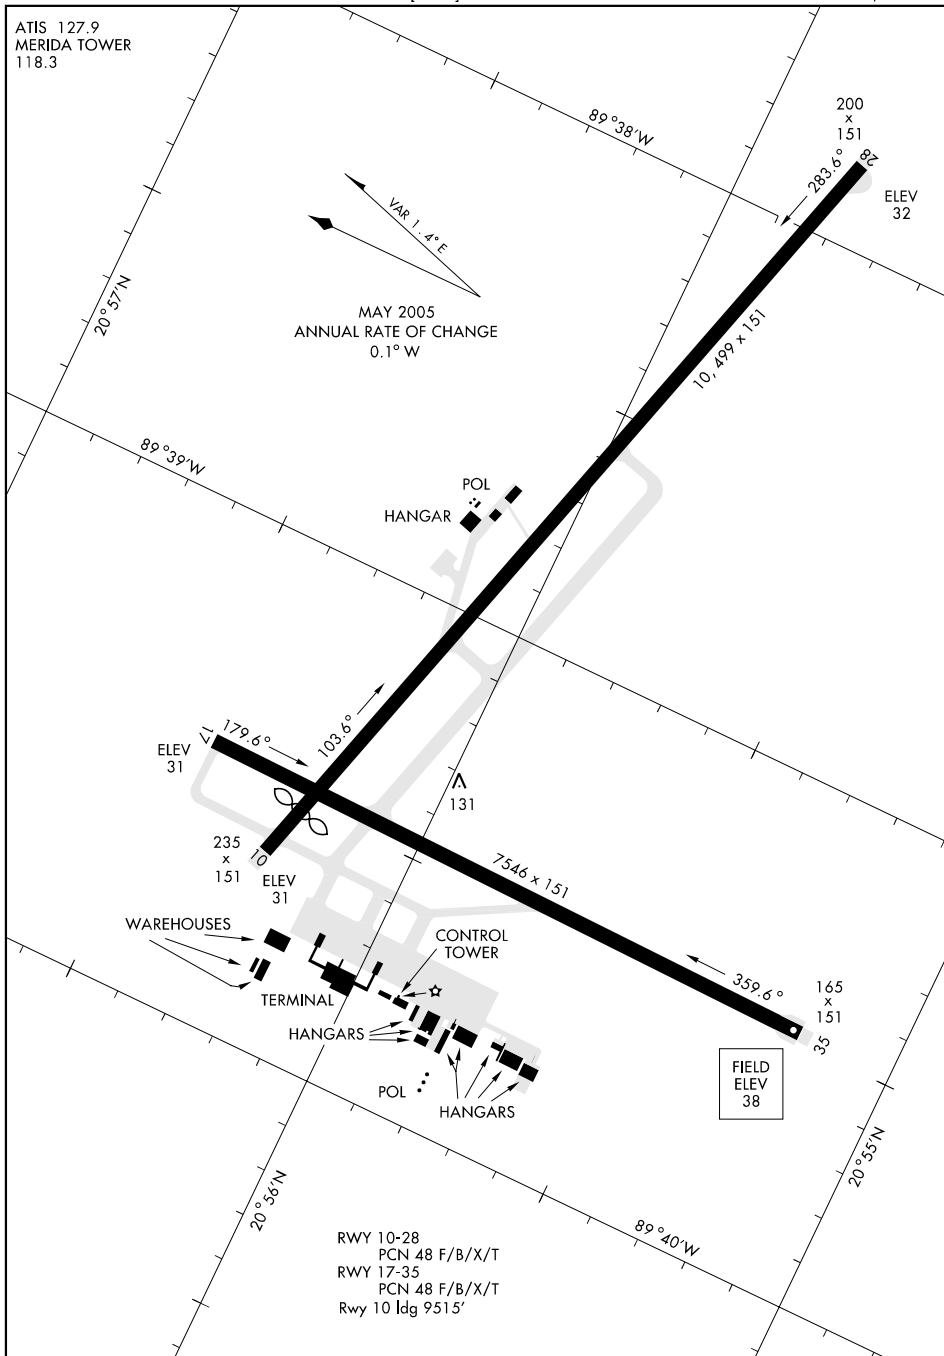

# AIRPORT DIAGRAM

ATIS 127.9  
MÉRIDA TOWER  
118.3

# AIRPORT DIAGRAM

Effective 31 AUG 2006 - 28 SEP 2006