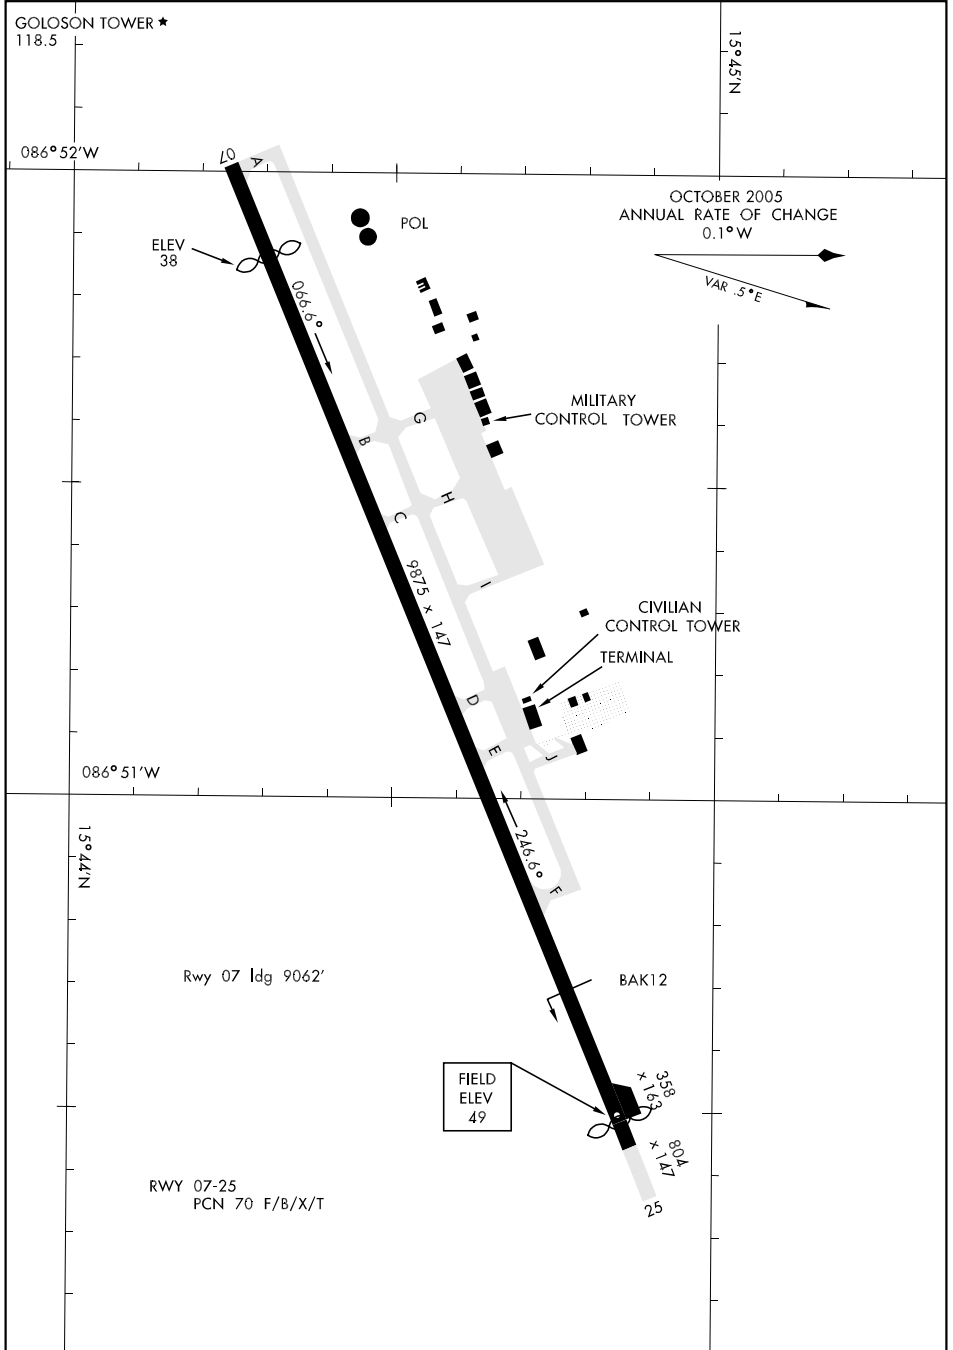

AIRPORT DIAGRAM

AFD-2163 [USAF]

GOLOSON INTL (MHLC)

LA CEIBA, HONDURAS

AIRPORT DIAGRAM

WGS DATUM

LA CEIBA, HONDURAS

GOLOSON INTL (MHLC)