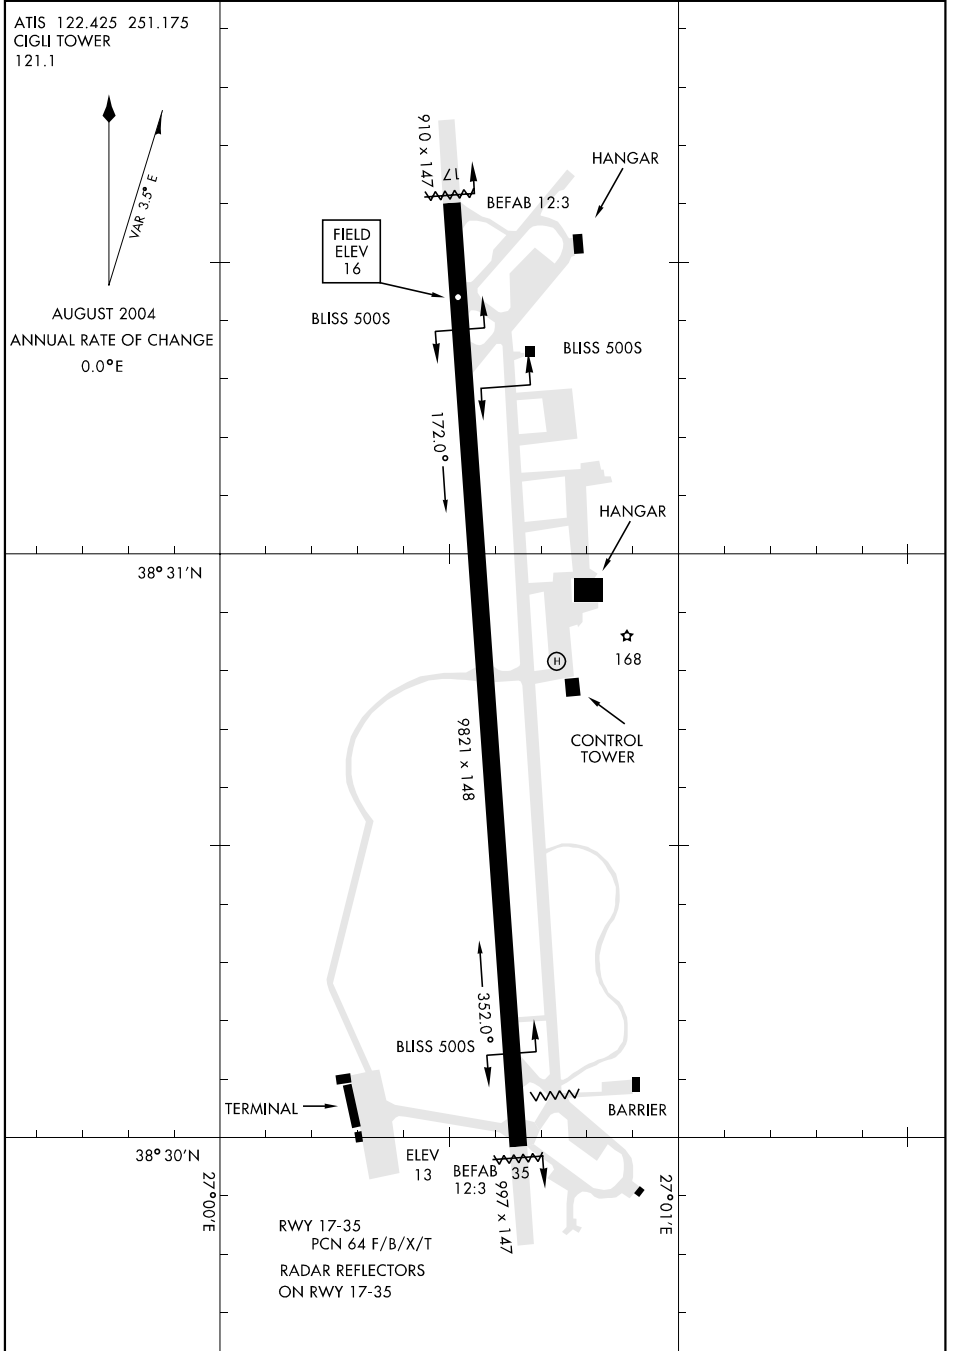

# AIRPORT DIAGRAM

[USAF] AFD-3032 (TUAF)

CIGLI (LTBL)

IZMIR, TURKEY

ATIS 122.425 251.175  
CIGLI TOWER  
121.1

AUGUST 2004  
ANNUAL RATE OF CHANGE  
0.0°E

# AIRPORT DIAGRAM

IZMIR, TURKEY

CIGLI (LTBL)

**Effective 16 FEB 2006 - 16 MAR 2006**