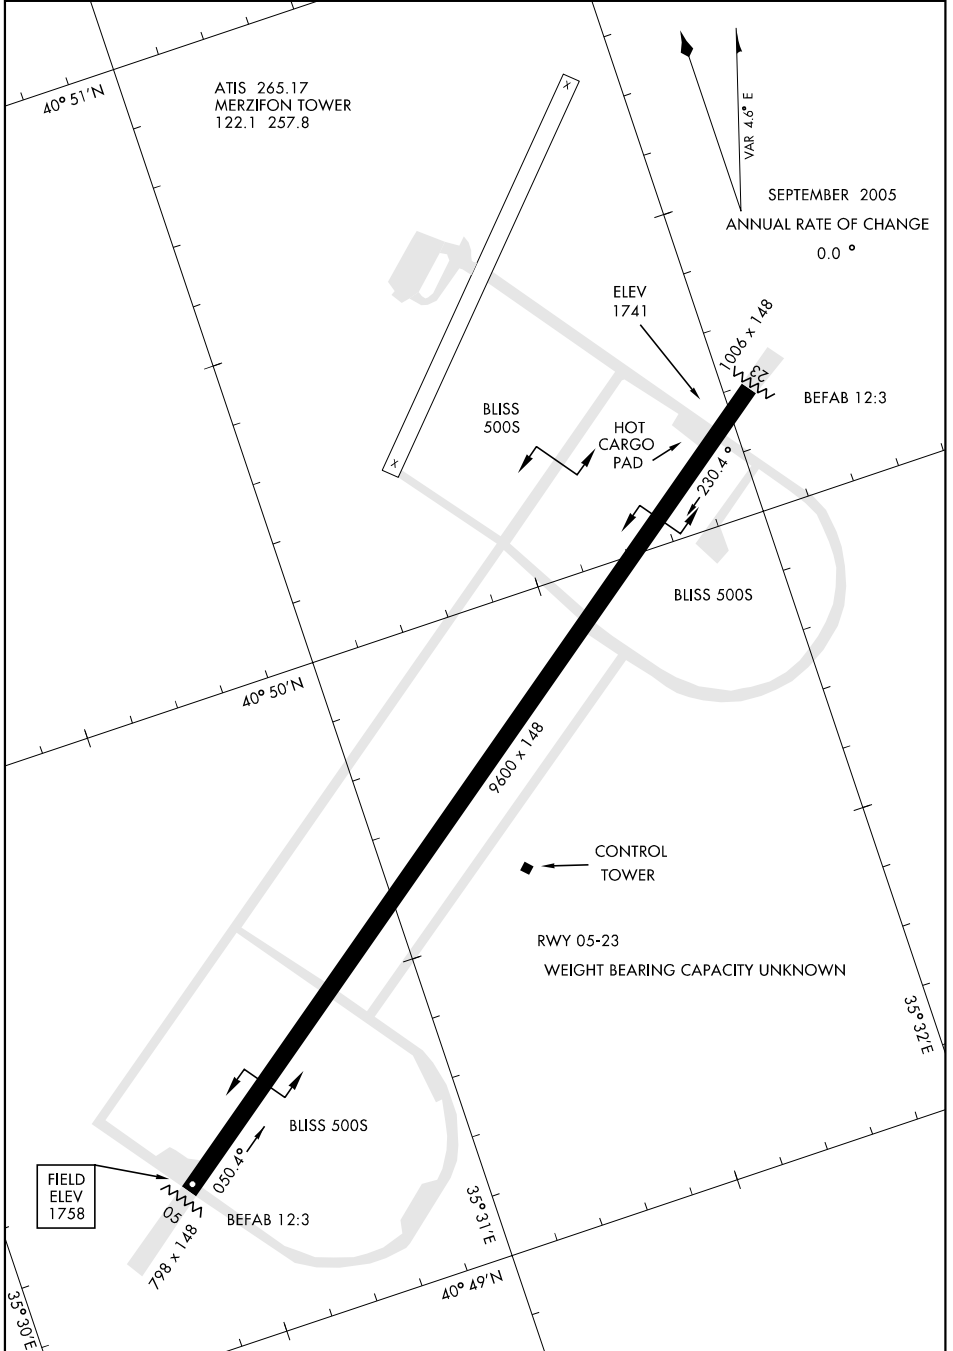

# AIRPORT DIAGRAM

AFD-3000 [USAF]

MERZIFON (LTAP)

MERZIFON, TURKEY

# AIRPORT DIAGRAM

MERZIFON, TURKEY

MERZIFON (LTAP)

Effective 11 May 2006 - 8 Jun 2006