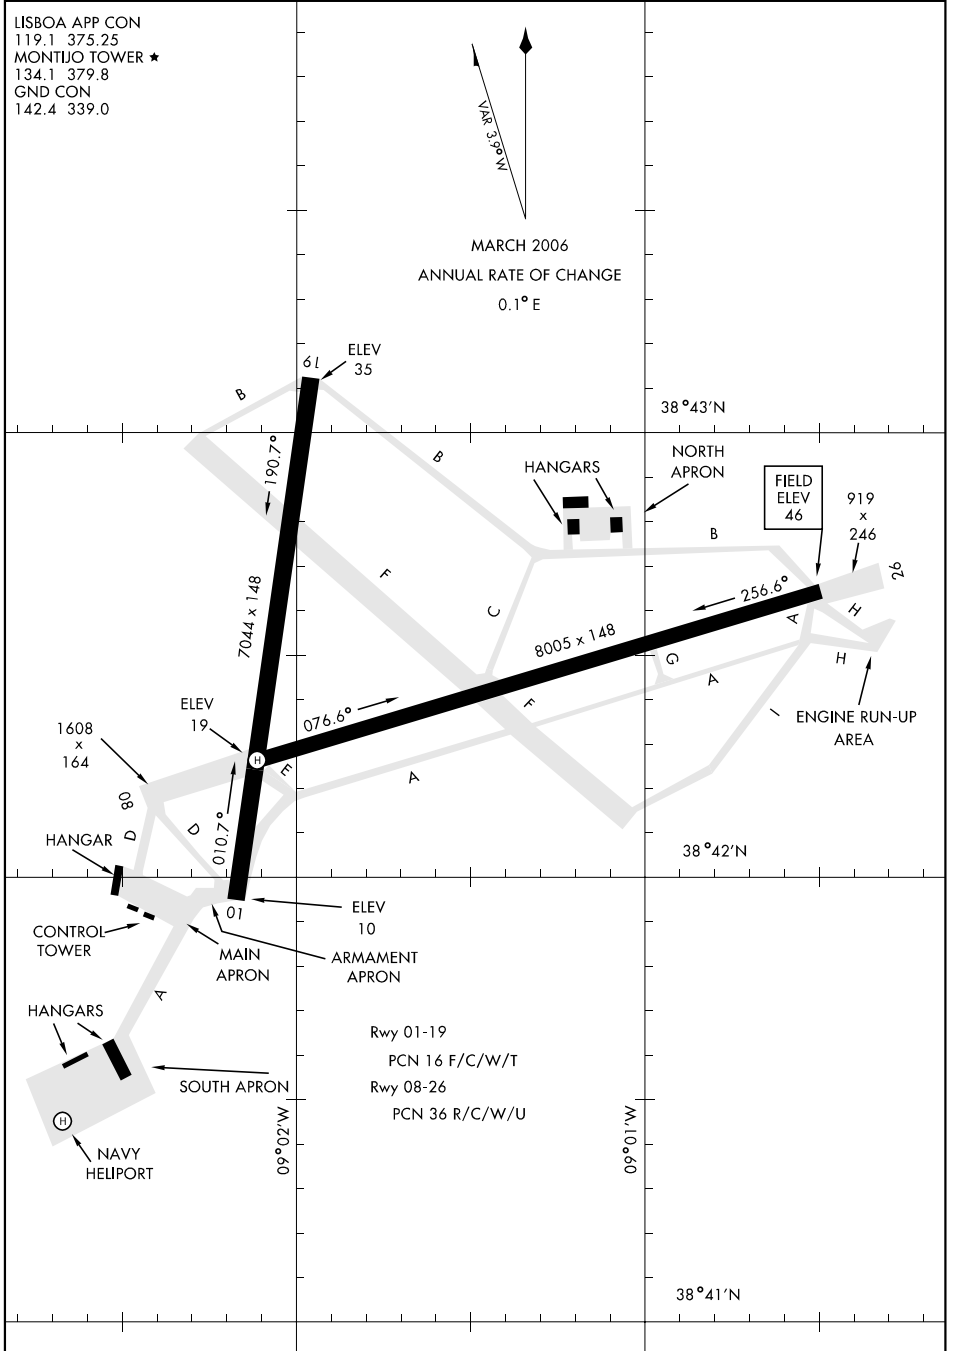

AIRPORT DIAGRAM

[USN] AFD-3400 (PAF)

MONTIJO (LPMT)

LISBOA, PORTUGAL

LISBOA APP CON
 119.1 375.25
 MONTIJO TOWER ★
 134.1 379.8
 GND CON
 142.4 339.0

MARCH 2006
 ANNUAL RATE OF CHANGE
 0.1° E

AIRPORT DIAGRAM

LISBOA, PORTUGAL

MONTIJO (LPMT)

Effective 31 AUG 2006 - 28 SEP 2006