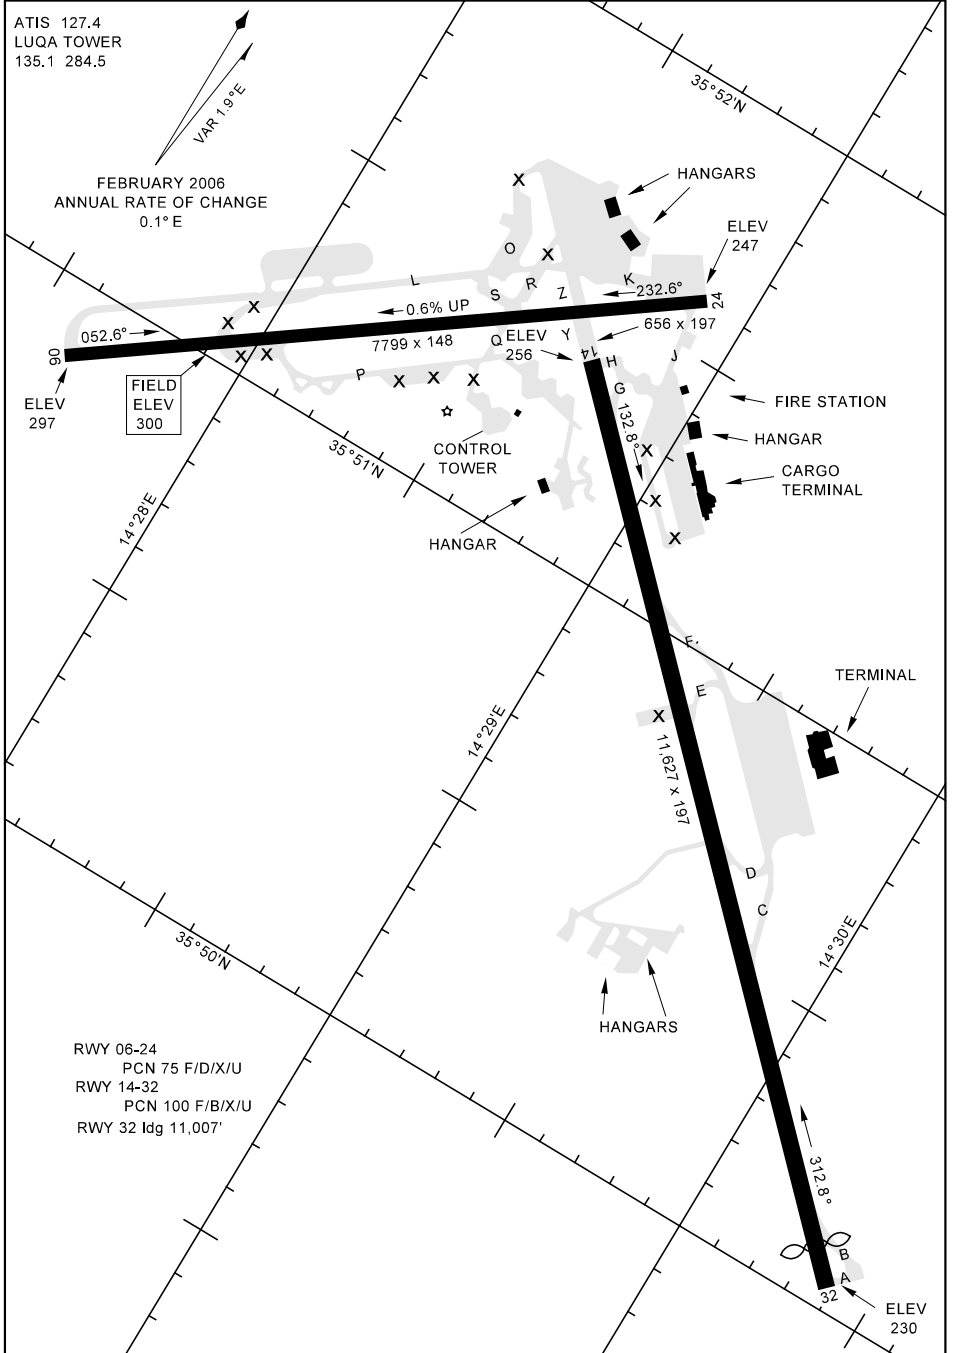

AIRPORT DIAGRAM

[USN] AFD-1683 (MT)

LUQA (LMML)

VALLETTA, MALTA

AIRPORT DIAGRAM

WGS DATUM

VALLETTA, MALTA

LUQA (LMML)