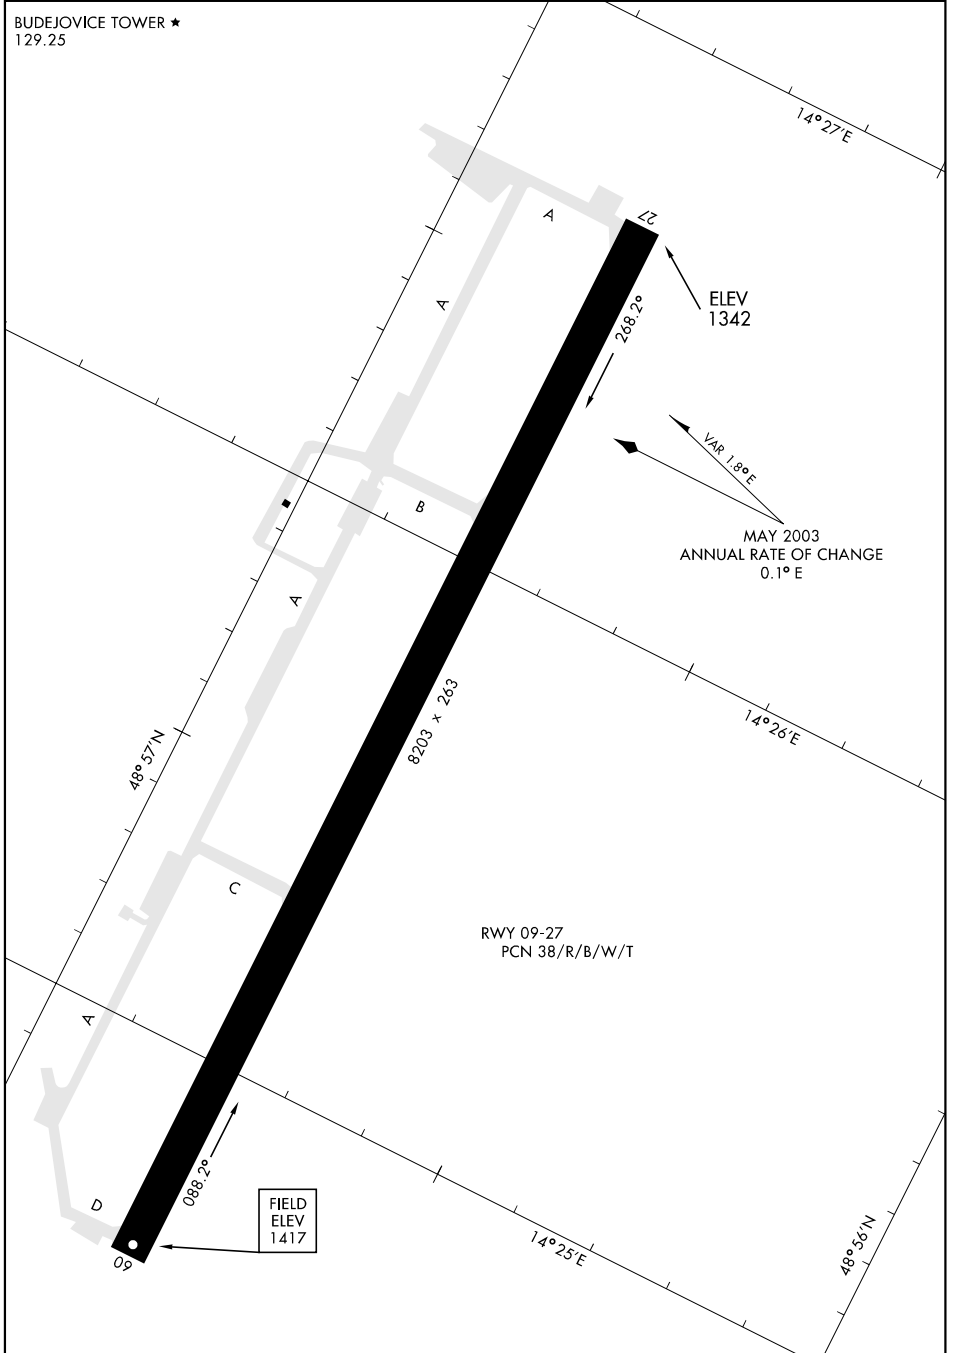

03135

# AIRPORT DIAGRAM

[USA] AFD-2548 [EZ]

CESKE BUDEJOVICE (LKCS)  
CESKE BUDEJOVICE, CZECH REPUBLIC

BUDEJOVICE TOWER ★  
129.25