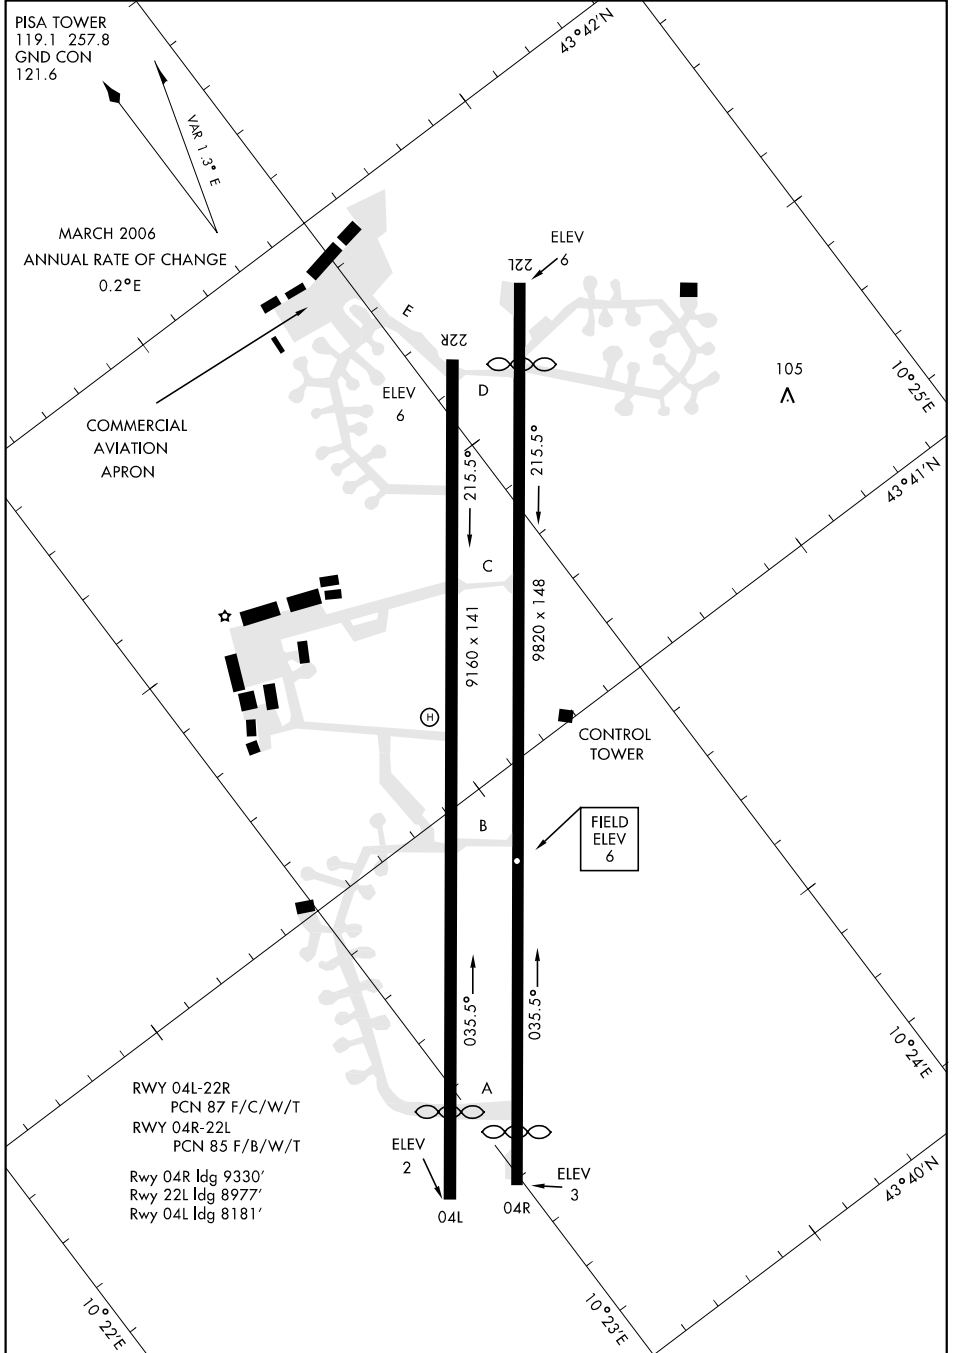

AIRPORT DIAGRAM

[USAF] AFD-1720 (ITAF)

PISA (LIRP)

PISA, ITALY

AIRPORT DIAGRAM

PISA, ITALY

PISA (LIRP)

Effective 31 AUG 2006 - 28 SEP 2006