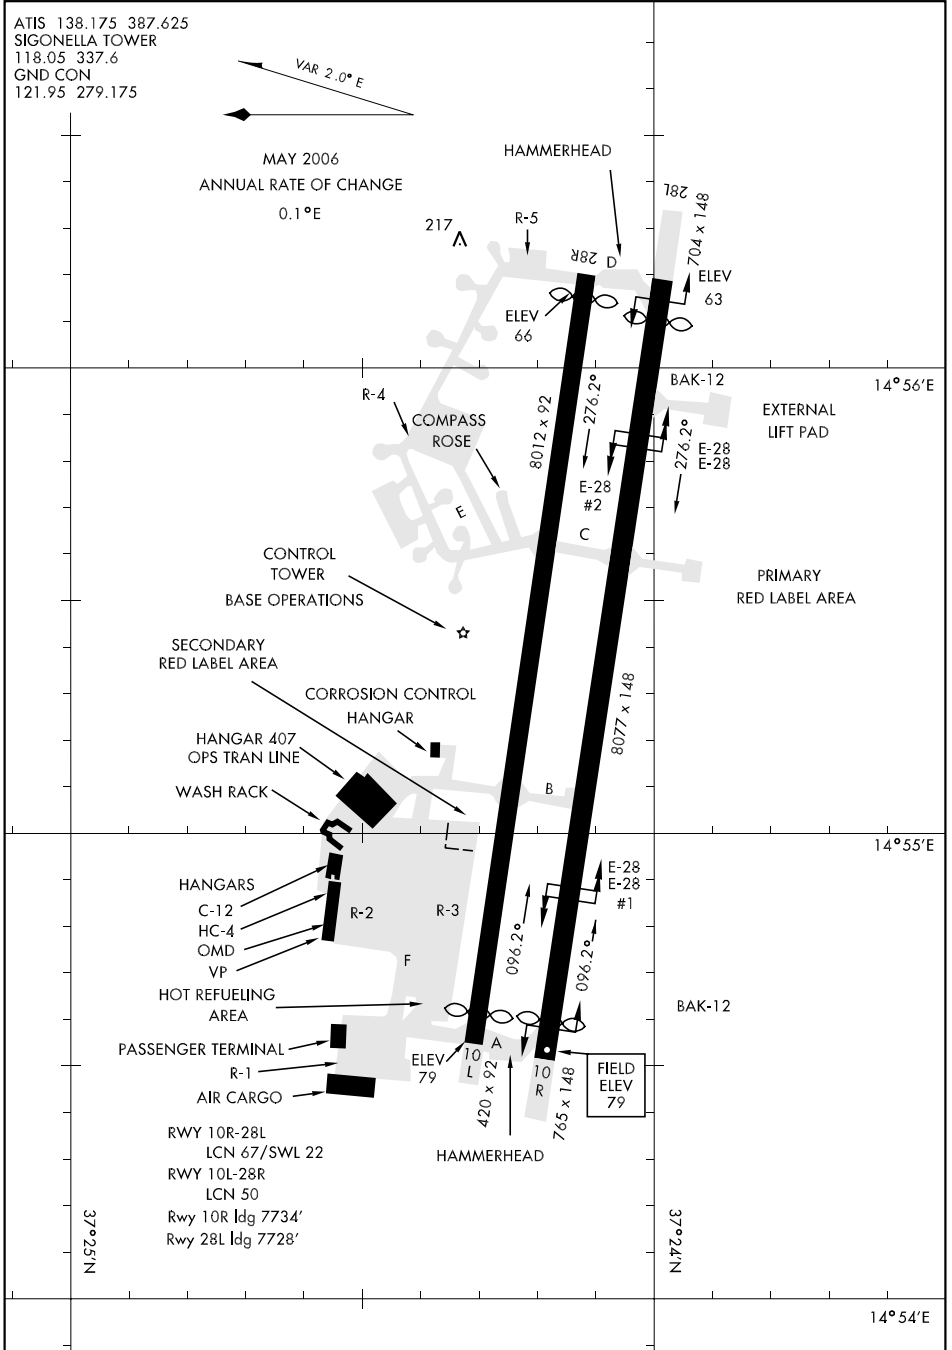

AIRPORT DIAGRAM

[USN] AFD-2701 (ITAF)

SIGONELLA (LICZ)

CATANIA, ITALY

ATIS 138.175 387.625
 SIGONELLA TOWER
 118.05 337.6
 GND CON
 121.95 279.175

MAY 2006
 ANNUAL RATE OF CHANGE
 0.1° E

AIRPORT DIAGRAM

CATANIA, ITALY
SIGONELLA (LICZ)