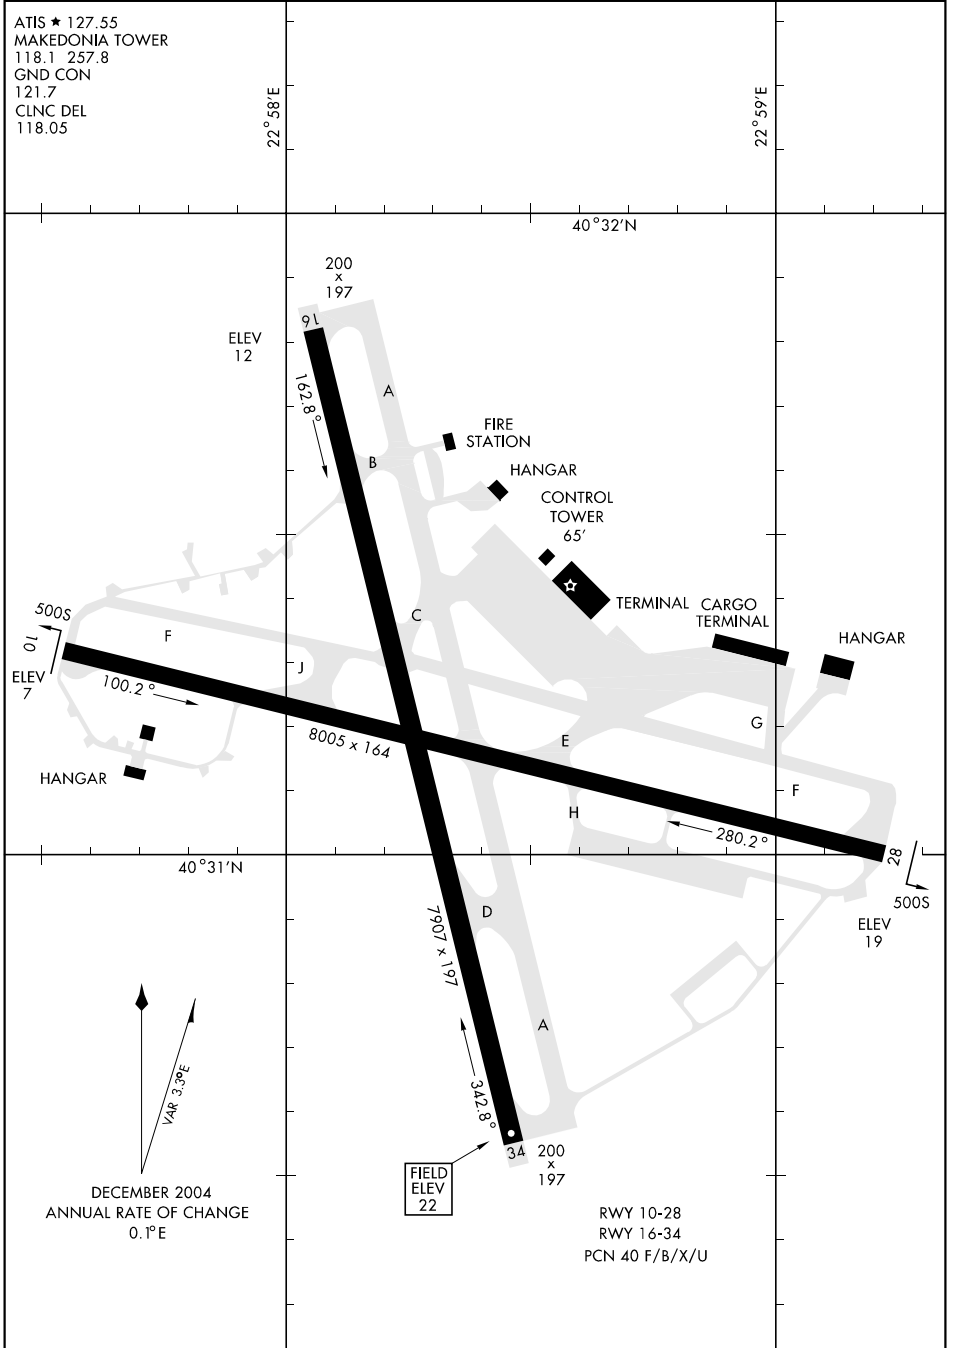

AIRPORT DIAGRAM

[USN] AFD-2229 (HAFC)

MAKEDONIA (LGTS)

THESSALONIKI, GREECE

ATIS ★ 127.55
 MAKEDONIA TOWER
 118.1 257.8
 GND CON
 121.7
 CLNC DEL
 118.05

AIRPORT DIAGRAM

WGS DATUM

THESSALONIKI, GREECE

MAKEDONIA (LGTS)

Effective 31 AUG 2006 - 28 SEP 2006