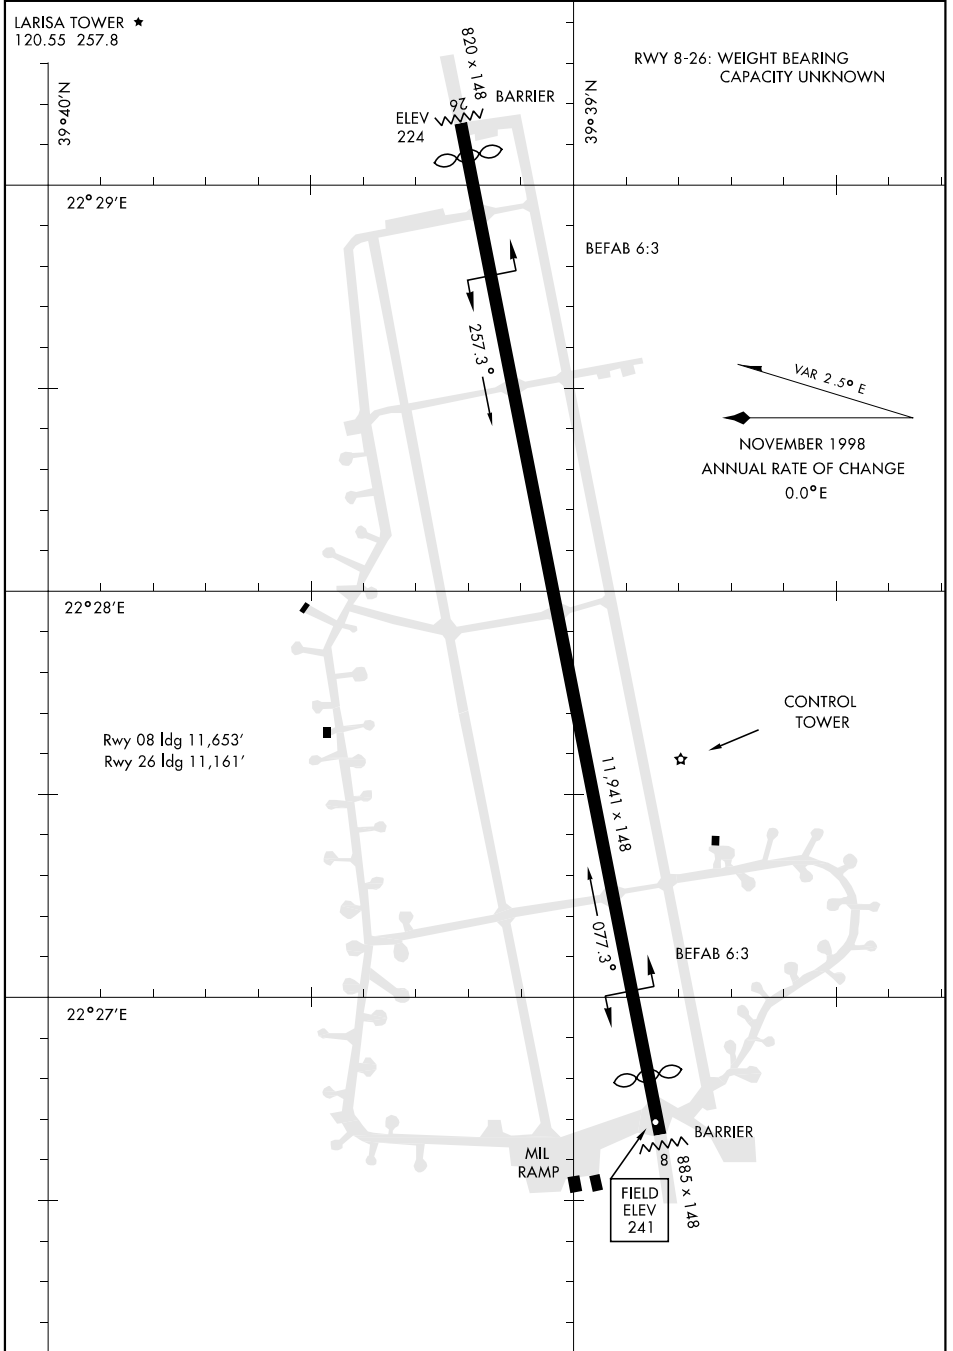

# AIRPORT DIAGRAM

AFD-2728 [USN]

LARISA (LGLR)

LARISA, GREECE

# AIRPORT DIAGRAM

WGS DATUM

LARISA, GREECE

LARISA (LGLR)

**Effective 12 MAY 2005 - 9 JUN 2005**